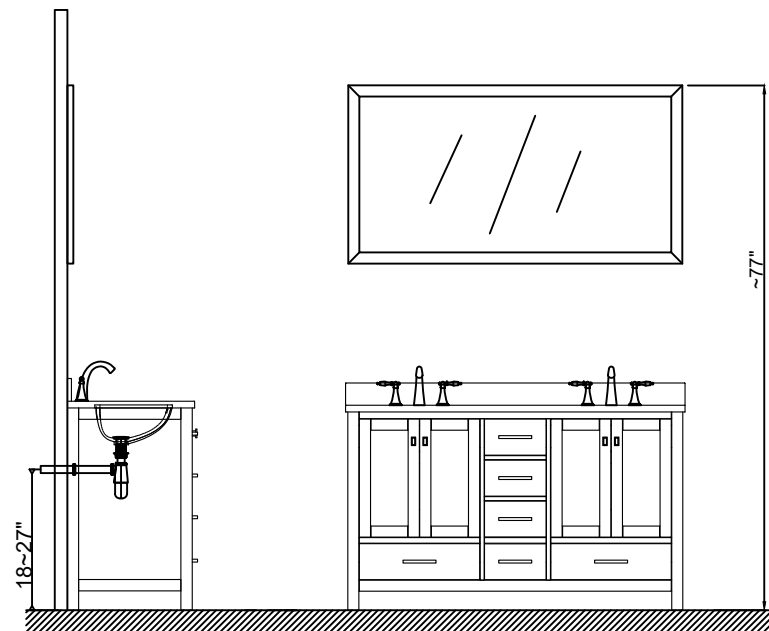

Prior to installation please check received items against the Packing List

Please report any missing items

Call: 888-257-3857

Email: service@casainc.com.

Protect all surfaces from sharp objects, high heat sources, direct prolonged sunlight and chemical hazards .

Professional installation recommended !