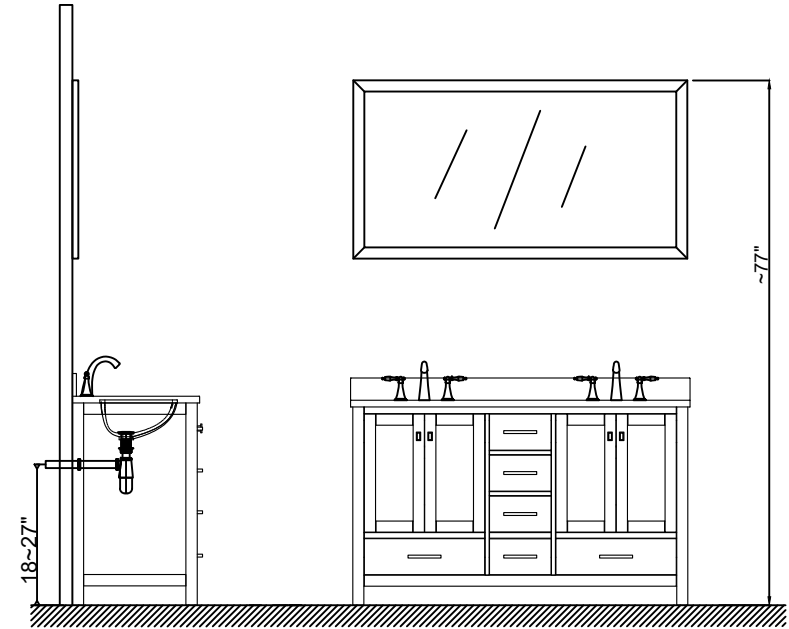

**Prior to installation please check received items against the Packing List
Please report any missing items**

Call: 888-257-3857

Email: service@casainc.com.

Protect all surfaces from sharp objects, high heat sources, direct prolonged sunlight and chemical hazards .

Professional installation recommended !