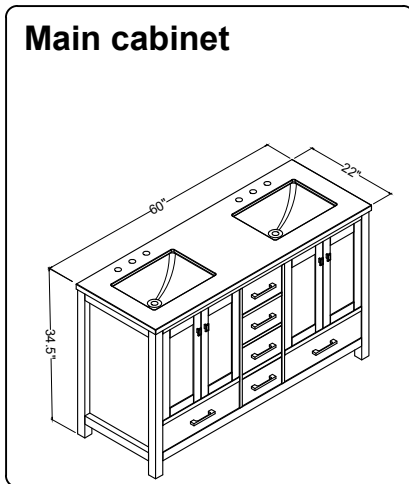

PACKING LIST

Main cabinet