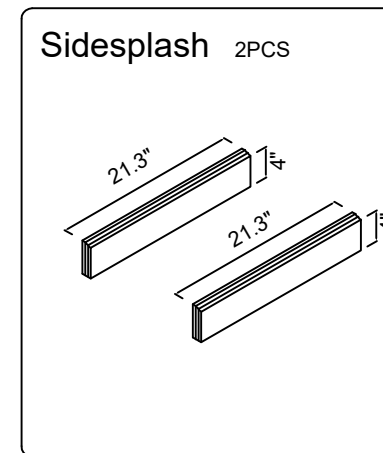

PACKING LIST