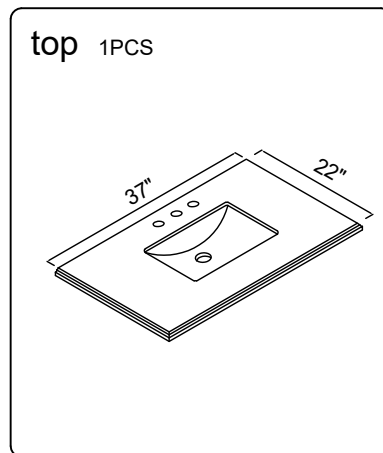

PACKING LIST