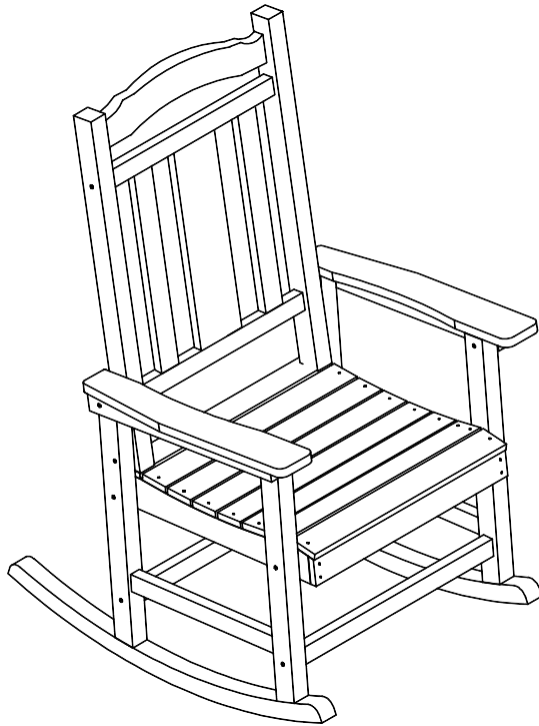

Assembly instructions

Rocking Chair

A		1PC
B		1PC

C		1PC	I		1PC
D		1PC	J		1PC
E		1PC	AA	 4*35 Screw	4PCS
F		2PCS	BB	 6*95 Screw	4PCS
G		2PCS	CC	 M6*80 Bolt	2PCS
H		2PCS	DD	 M6*80 Bolt	4PCS
			EE	 M6*70 Bolt	2PCS
			FF	 M6*60 Bolt	6PCS
			GG	 M6*50 Bolt	4PCS
					
					
					