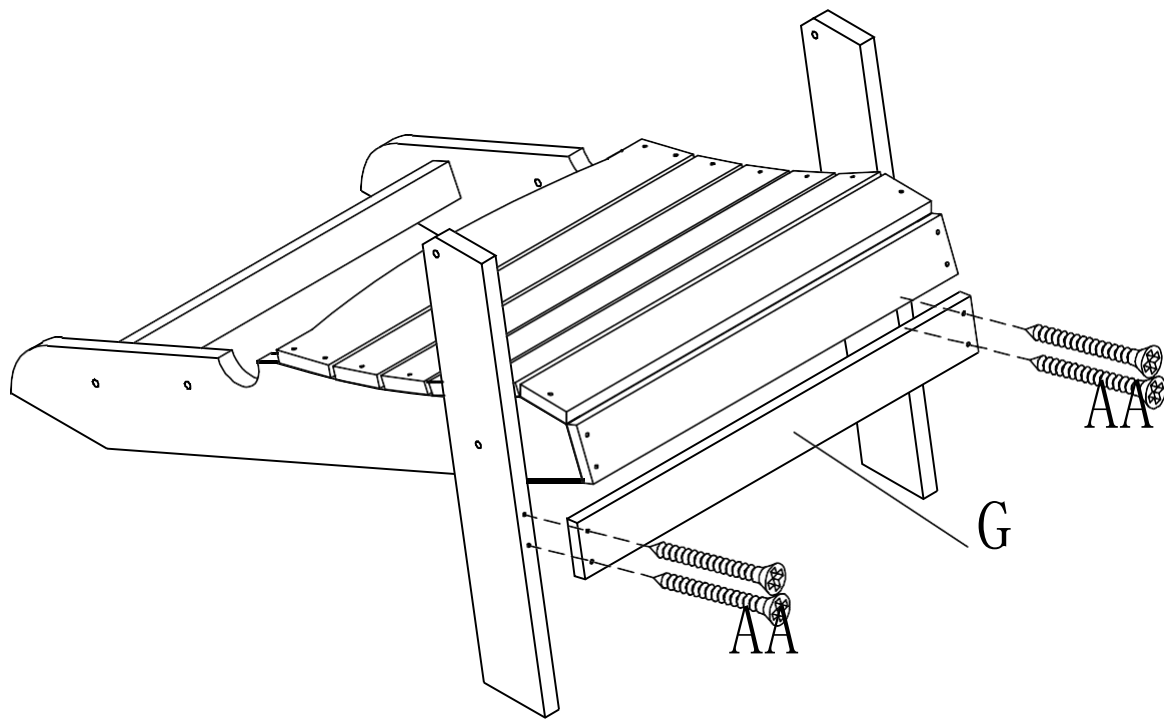

Assembly instructions

Folding Adirondack Chair

| | | |
|---|--|-----|
| A |  | 1PC |
| B |  | 1PC |

| | | | | | |
|---|---|------|----|---|------|
| C |  | 1PC | K |  | 2PCS |
| D |  | 1PC | L |  | 2PCS |
| E |  | 2PCS | AA |  4*35 Screw | 8PCS |
| F |  | 2PCS | BB |  M6*50 Bolt | 4PCS |
| G |  | 1PC | CC |  M6*50 Bolt | PCS |
| H |  | 1PC | DD |  M6*60 Bolt | 2PCS |
| I |  | 1PC | EE |  M6*80 Bolt | 2PCS |
| J |  | 1PC | FF |  M6*50 Bolt | 1PC |
| | | | GG |  | 2PCS |
| | | | |  | |
| | | | |  | |

1

2

3

4

5

6

7

8