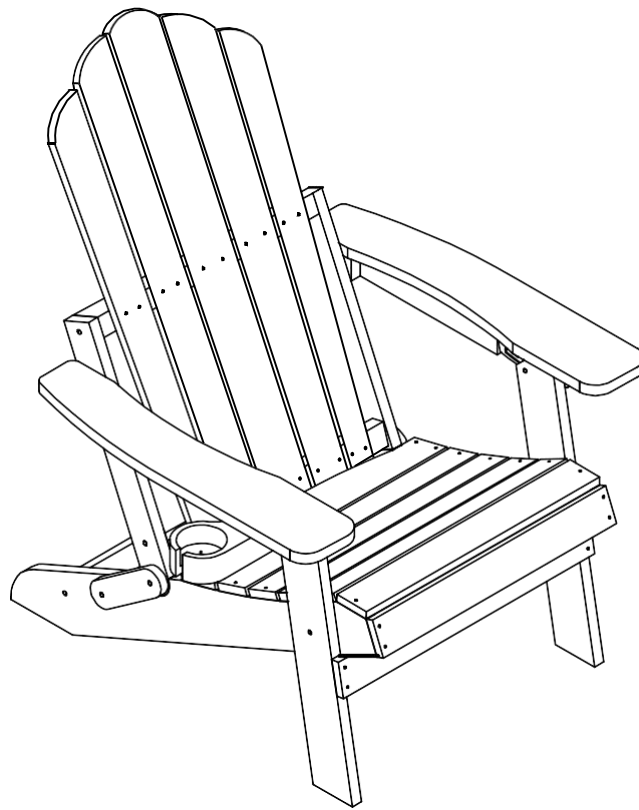

Assembly instructions

Folding Adirondack Chair

| | | |
|---|--|-----|
| A |  | 1PC |
| B |  | 1PC |

| | | | | | |
|---|---|------|----|---|------|
| C |  | 1PC | K |  | 2PCS |
| D |  | 1PC | L |  | 2PCS |
| E |  | 2PCS | AA |  4*35 Screw | 8PCS |
| F |  | 2PCS | BB |  M6*50 Bolt | 4PCS |
| G |  | 1PC | CC |  M6*50 Bolt | PCS |
| H |  | 1PC | DD |  M6*60 Bolt | 2PCS |
| I |  | 1PC | EE |  M6*80 Bolt | 2PCS |
| J |  | 1PC | FF |  M6*50 Bolt | 1PC |
| | | | GG |  | 2PCS |
| | | | |  | |
| | | | |  | |