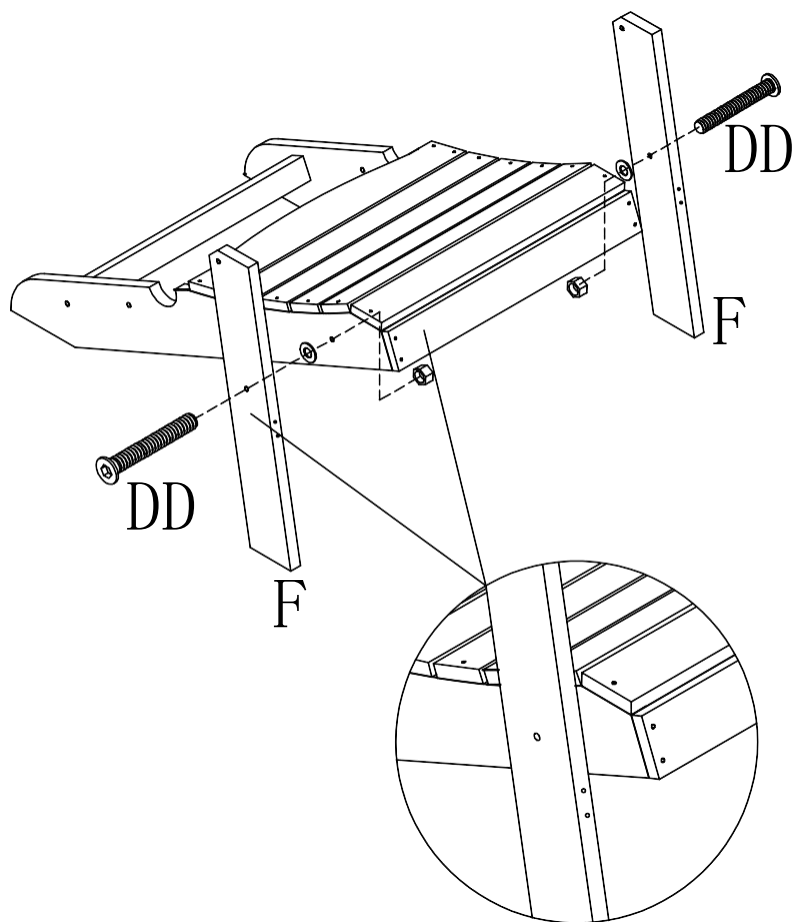

Assembly instructions

Folding Adirondack Chair

| | | |
|---|--|-----|
| A |  | 1PC |
| B |  | 1PC |

| | | | | | |
|---|---|------|----|---|------|
| C |  | 1PC | K |  | 2PCS |
| D |  | 1PC | L |  | 2PCS |
| E |  | 2PCS | AA |  4*35 Screw | 8PCS |
| F |  | 2PCS | BB |  M6*50 Bolt | 4PCS |
| G |  | 1PC | CC |  M6*50 Bolt | PCS |
| H |  | 1PC | DD |  M6*60 Bolt | 2PCS |
| I |  | 1PC | EE |  M6*80 Bolt | 2PCS |
| J |  | 1PC | FF |  M6*50 Bolt | 1PC |
| | | | GG |  | 2PCS |
| | | | |  | |
| | | | |  | |

1

2

3

4

5

6

7

8