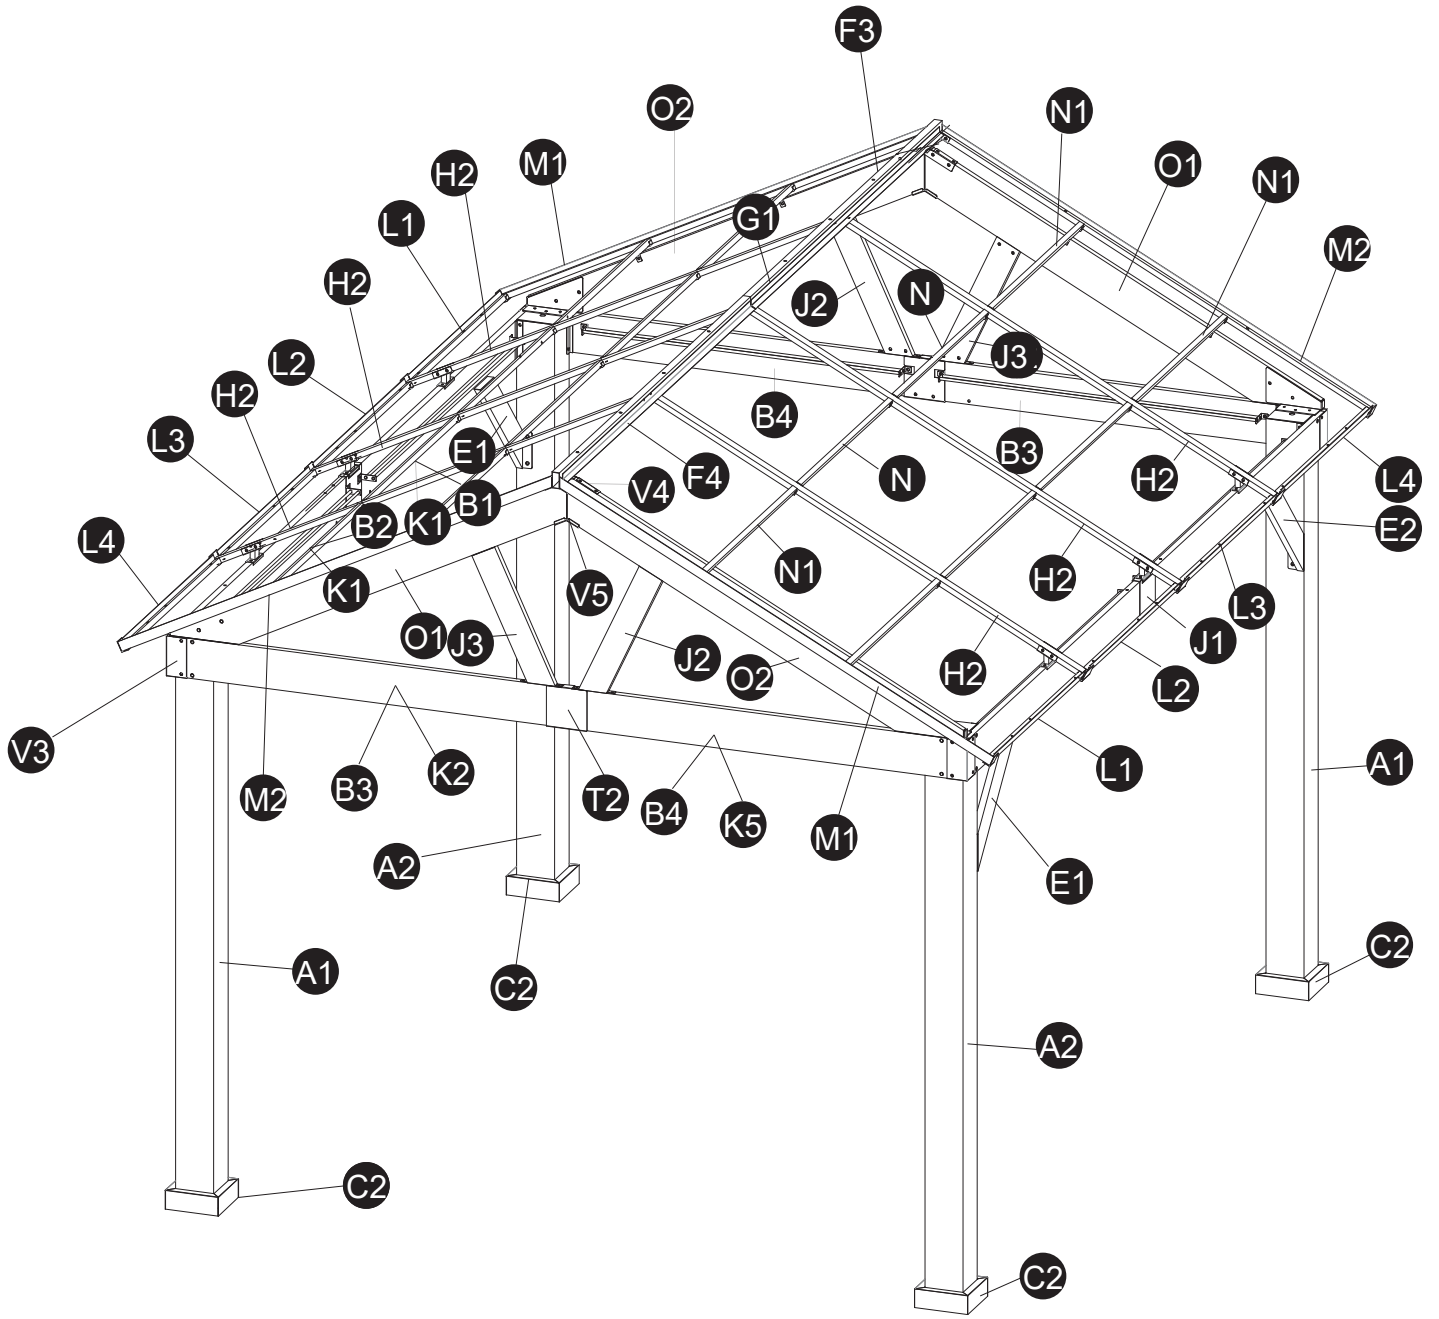

10'x12'

Hardtop Gazebo With Double Roof

Customer Service: contactus24service@gmail.com
Phone: (951) 213-4742

Parts List (Box 1)

K1	K2	P1	P2	
				
4 PCS	4 PCS	10 PCS	4 PCS	

Parts List (Box 2)

F3	F4	G	H2	J1
				
1 PC	1 PC	1 PC	6 PCS	3 PCS
L1	L2	L3	L4	M1
				
2 PCS	2 PCS	2 PCS	2 PCS	2 PCS
M2	N	N1	P	Q
				
2 PCS	8 PCS	8 PCS	1 PC	6 PCS
R1	R2	U	V2	V4
				
2 PCS	2 PCS	4 PCS	6 PCS	2 PCS