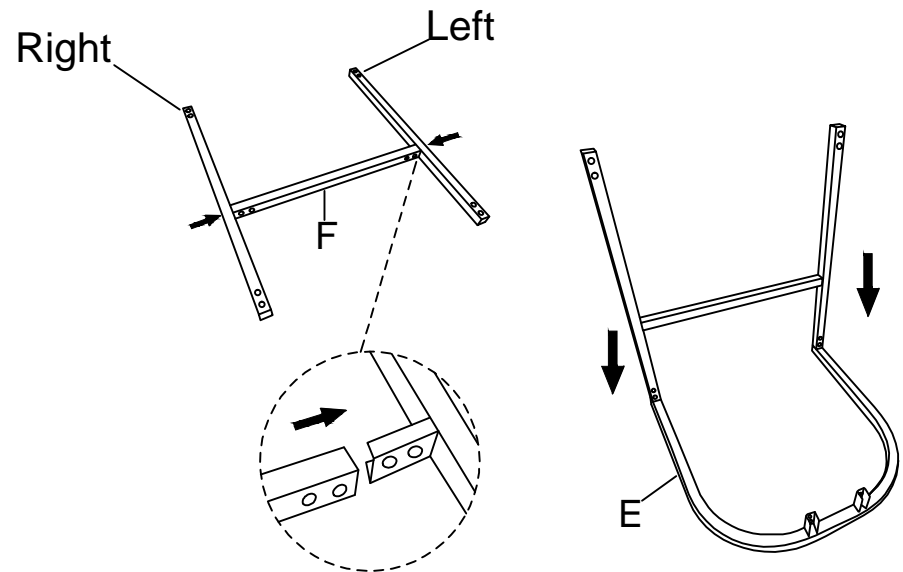

ASSEMBLY INSTRUCTION

Bar Stool

WHX9043

Component List

LABEL	IMAGE	DESCRIPTION	QTY
F		Short Pole	1
G		Long Pole	2

Hardware List

H1		Long Bolt M6x30mm	4
H2		Short Bolt M6x14mm	20
H3		Allen Key M5	1
H4		Allen Key M4	1

Component List

LABEL	IMAGE	DESCRIPTION	QTY
A		Chair Seat	1
B		Left	1
C		Right	1
D		Up Frame	1
E		Bottom Frame	1

1

2

3

4

5

6