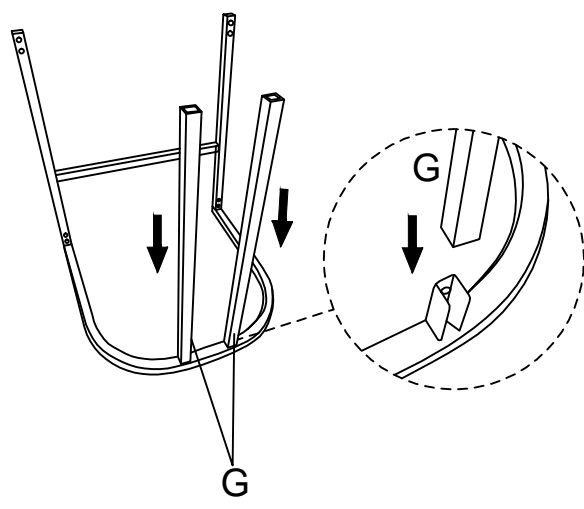

ASSEMBLY INSTRUCTION

Bar Stool

WHX9043

Component List

LABEL	IMAGE	DESCRIPTION	QTY
F		Short Pole	1
G		Long Pole	2

Hardware List

H1		Long Bolt M6x30mm	4
H2		Short Bolt M6x14mm	20
H3		Allen Key M5	1
H4		Allen Key M4	1

Component List

LABEL	IMAGE	DESCRIPTION	QTY
A		Chair Seat	1
B		Left	1
C		Right	1
D		Up Frame	1
E		Bottom Frame	1

1

2

3

4

5

6