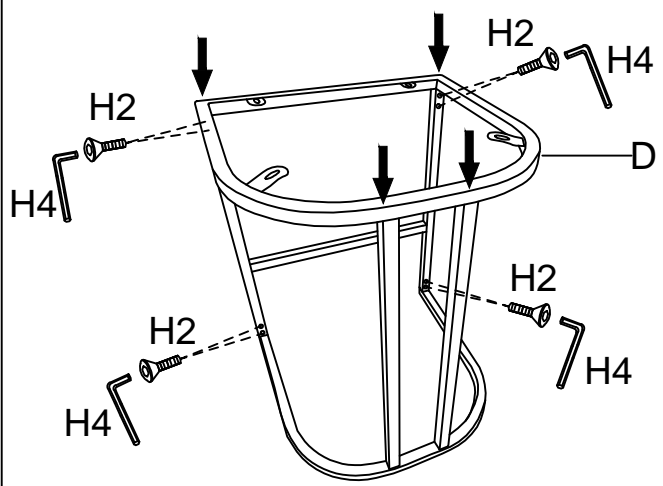

ASSEMBLY INSTRUCTION

Bar Stool

WHX9043

Component List

LABEL	IMAGE	DESCRIPTION	QTY
F		Short Pole	1
G		Long Pole	2

Hardware List

H1		Long Bolt M6x30mm	4
H2		Short Bolt M6x14mm	20
H3		Allen Key M5	1
H4		Allen Key M4	1

Component List

LABEL	IMAGE	DESCRIPTION	QTY
A		Chair Seat	1
B		Left	1
C		Right	1
D		Up Frame	1
E		Bottom Frame	1

1

2

3

4

5

6