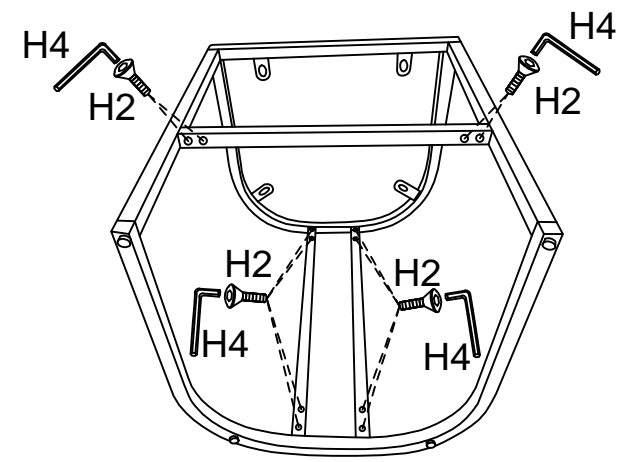

ASSEMBLY INSTRUCTION

Bar Stool

WHX9043

Component List

LABEL	IMAGE	DESCRIPTION	QTY
F		Short Pole	1
G		Long Pole	2

Hardware List

H1		Long Bolt M6x30mm	4
H2		Short Bolt M6x14mm	20
H3		Allen Key M5	1
H4		Allen Key M4	1

Component List

LABEL	IMAGE	DESCRIPTION	QTY
A		Chair Seat	1
B		Left	1
C		Right	1
D		Up Frame	1
E		Bottom Frame	1

1

2

3

4

5

6