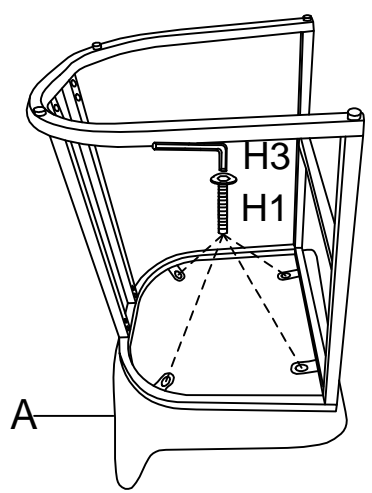

ASSEMBLY INSTRUCTION

Bar Stool

WHX9043

Component List

LABEL	IMAGE	DESCRIPTION	QTY
F		Short Pole	1
G		Long Pole	2

Hardware List

H1		Long Bolt M6x30mm	4
H2		Short Bolt M6x14mm	20
H3		Allen Key M5	1
H4		Allen Key M4	1

Component List

LABEL	IMAGE	DESCRIPTION	QTY
A		Chair Seat	1
B		Left	1
C		Right	1
D		Up Frame	1
E		Bottom Frame	1

1

2

3

4

5

6