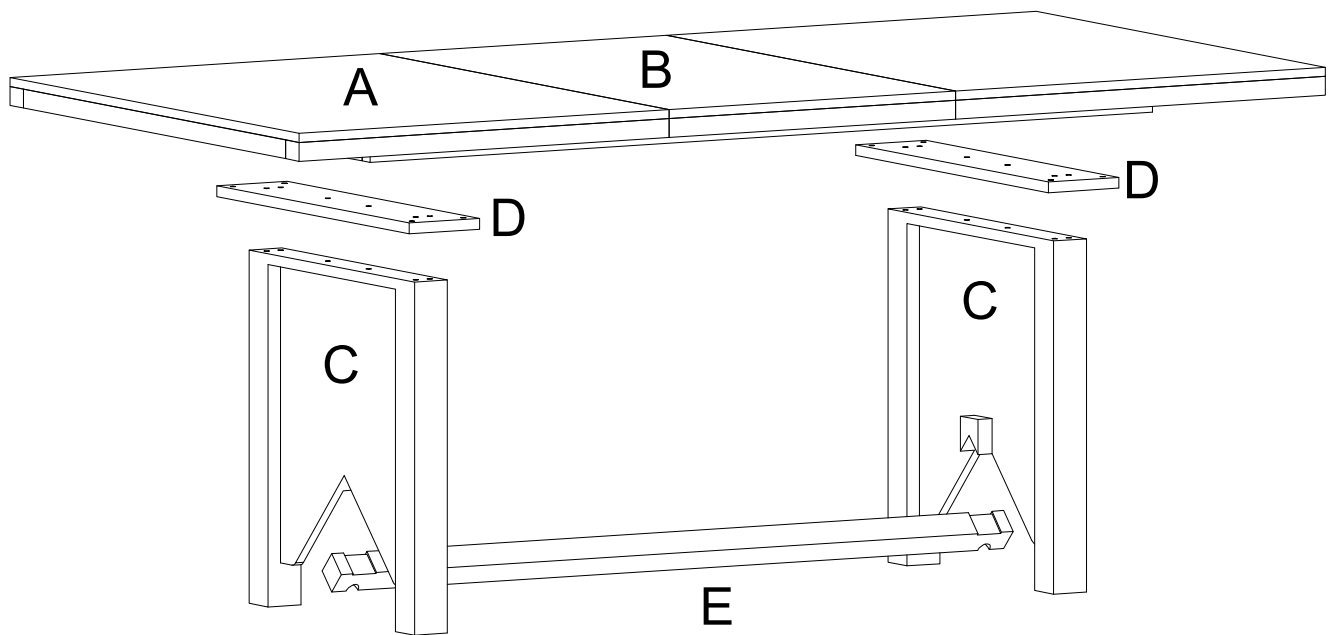

ASSEMBLY INSTRUCTION

DJP23021T

Component List

LABEL		DESCRIPTION	QTY
A		Table Top	1
B		Table Leaf	1
C		Leg	2
D		Connection Panel	2
E		Cross Bar	1

Hardware List

LABEL		DESCRIPTION	QTY
1		Long Bolts Ø5/16" * 2"	10
2		Bolts Ø5/16" * 1-1/2"	10
3		Spring Washer Ø5/16" * 13mm	20
4		Flat Washer Ø5/16" * 19mm	20
5		Allen Wrench M4	1

1

2

2x10pcs	3x10pcs	4x10pcs	5x1pc
			
Ø5/16" * 1-1/2"	Ø5/16" * 13mm	Ø5/16" * 19mm	

3

1x8pcs	3x8pcs	4x8pcs	5x1pc
			
Ø5/16" * 2"	Ø5/16" * 13mm	Ø5/16" * 19mm	

4

1x2pcs	3x2pcs	4x2pcs	5x1pc
			
Ø5/16" * 2"	Ø5/16" * 13mm	Ø5/16" * 19mm	

5

Unlock

6

Adjust Leveler=4pcs

Lock