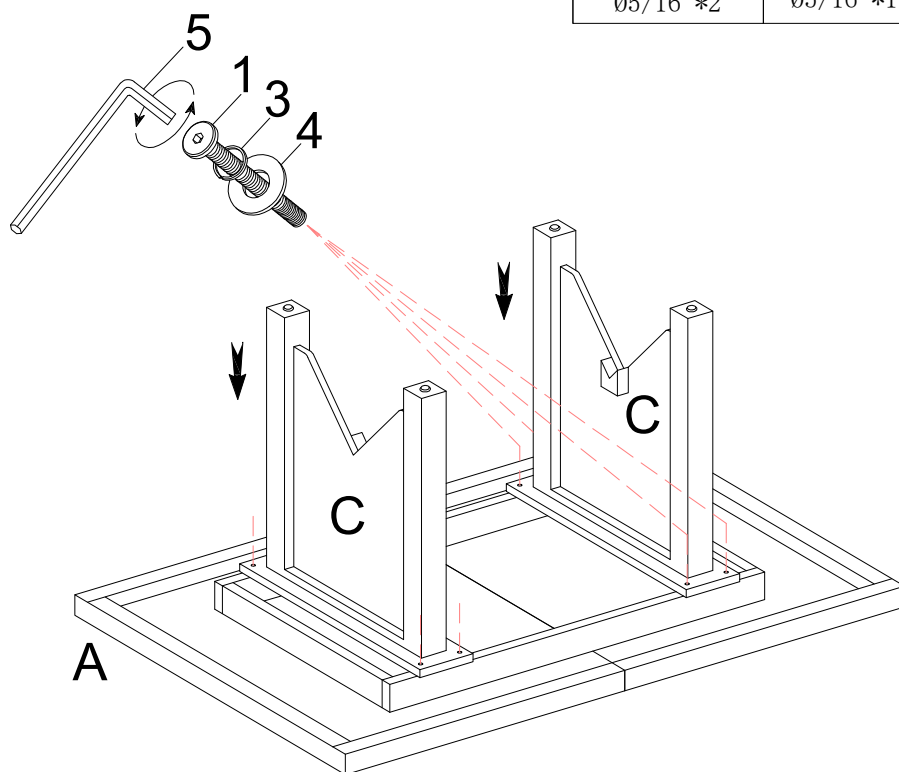

ASSEMBLY INSTRUCTION

DJP23021T

Component List

LABEL		DESCRIPTION	QTY
A		Table Top	1
B		Table Leaf	1
C		Leg	2
D		Connection Panel	2
E		Cross Bar	1

Hardware List

LABEL		DESCRIPTION	QTY
1		Long Bolts Ø5/16" * 2"	10
2		Bolts Ø5/16" * 1-1/2"	10
3		Spring Washer Ø5/16" * 13mm	20
4		Flat Washer Ø5/16" * 19mm	20
5		Allen Wrench M4	1

1

2

2x10pcs	3x10pcs	4x10pcs	5x1pc
			
Ø5/16" * 1-1/2"	Ø5/16" * 13mm	Ø5/16" * 19mm	

3

1x8pcs	3x8pcs	4x8pcs	5x1pc
			
Ø5/16" * 2"	Ø5/16" * 13mm	Ø5/16" * 19mm	

4

1x2pcs	3x2pcs	4x2pcs	5x1pc
			
Ø5/16" * 2"	Ø5/16" * 13mm	Ø5/16" * 19mm	

5

Unlock

6

Adjust Leveler=4pcs

Lock