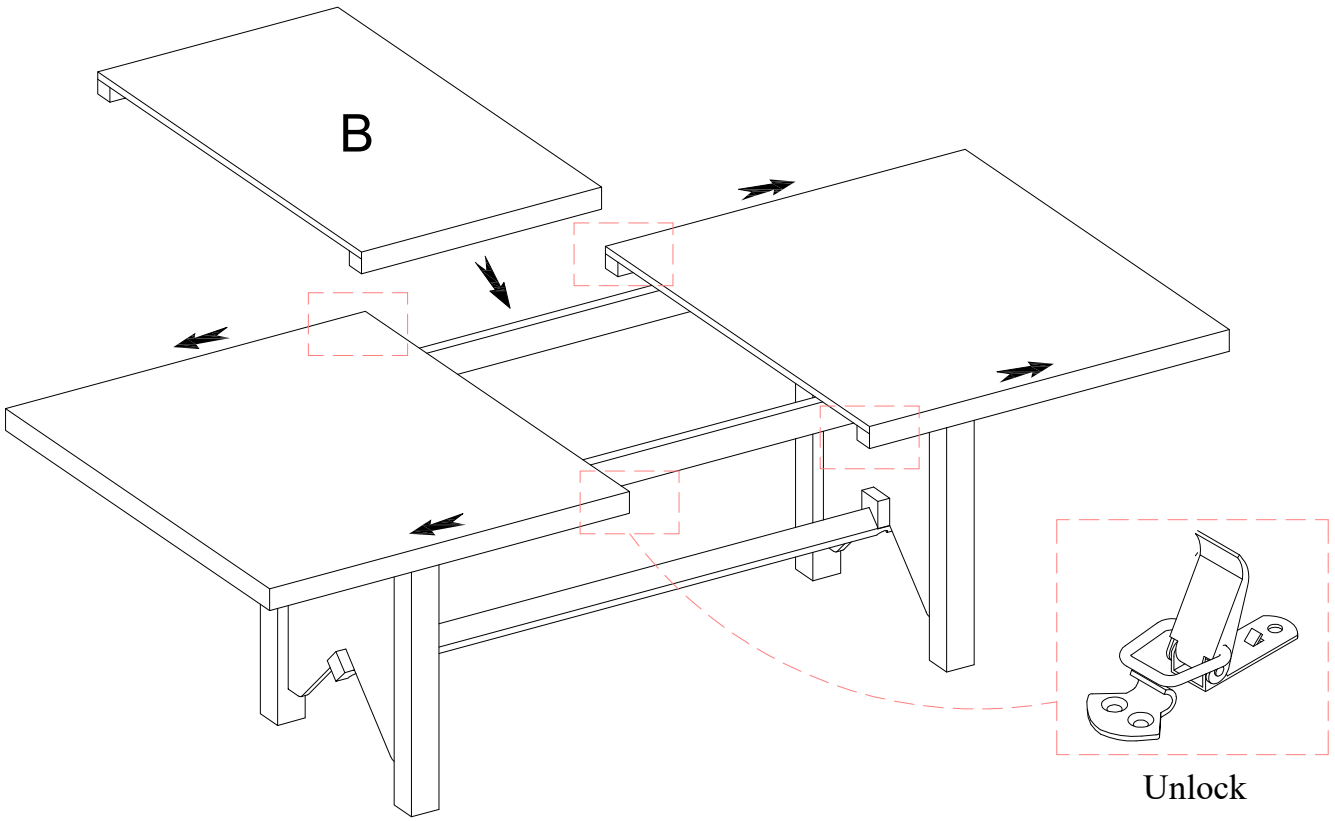

ASSEMBLY INSTRUCTION

DJP23021T

Component List

LABEL		DESCRIPTION	QTY
A		Table Top	1
B		Table Leaf	1
C		Leg	2
D		Connection Panel	2
E		Cross Bar	1

Hardware List

LABEL		DESCRIPTION	QTY
1		Long Bolts Ø5/16" * 2"	10
2		Bolts Ø5/16" * 1-1/2"	10
3		Spring Washer Ø5/16" * 13mm	20
4		Flat Washer Ø5/16" * 19mm	20
5		Allen Wrench M4	1

1

2

2x10pcs	3x10pcs	4x10pcs	5x1pc
			
Ø5/16" * 1-1/2"	Ø5/16" * 13mm	Ø5/16" * 19mm	

3

1x8pcs	3x8pcs	4x8pcs	5x1pc
			
Ø5/16" * 2"	Ø5/16" * 13mm	Ø5/16" * 19mm	

4

1x2pcs	3x2pcs	4x2pcs	5x1pc
			
Ø5/16" * 2"	Ø5/16" * 13mm	Ø5/16" * 19mm	

5

Unlock

6

Adjust Leveler=4pcs

Lock