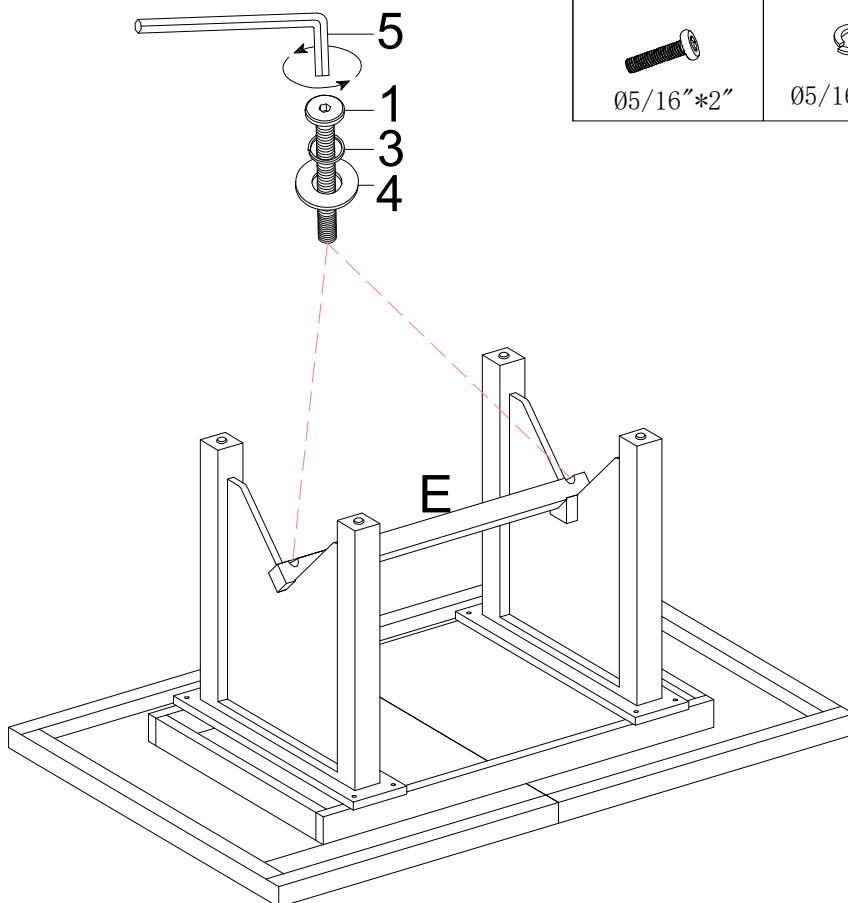

ASSEMBLY INSTRUCTION

DJP23021T

Component List

LABEL		DESCRIPTION	QTY
A		Table Top	1
B		Table Leaf	1
C		Leg	2
D		Connection Panel	2
E		Cross Bar	1

Hardware List

LABEL		DESCRIPTION	QTY
1		Long Bolts Ø5/16" * 2"	10
2		Bolts Ø5/16" * 1-1/2"	10
3		Spring Washer Ø5/16" * 13mm	20
4		Flat Washer Ø5/16" * 19mm	20
5		Allen Wrench M4	1

1

2

2x10pcs	3x10pcs	4x10pcs	5x1pc
			
Ø5/16" * 1-1/2"	Ø5/16" * 13mm	Ø5/16" * 19mm	

3

1x8pcs	3x8pcs	4x8pcs	5x1pc
			
Ø5/16" * 2"	Ø5/16" * 13mm	Ø5/16" * 19mm	

4

1x2pcs	3x2pcs	4x2pcs	5x1pc
			
Ø5/16" * 2"	Ø5/16" * 13mm	Ø5/16" * 19mm	

5

Unlock

6

Adjust Leveler=4pcs

Lock