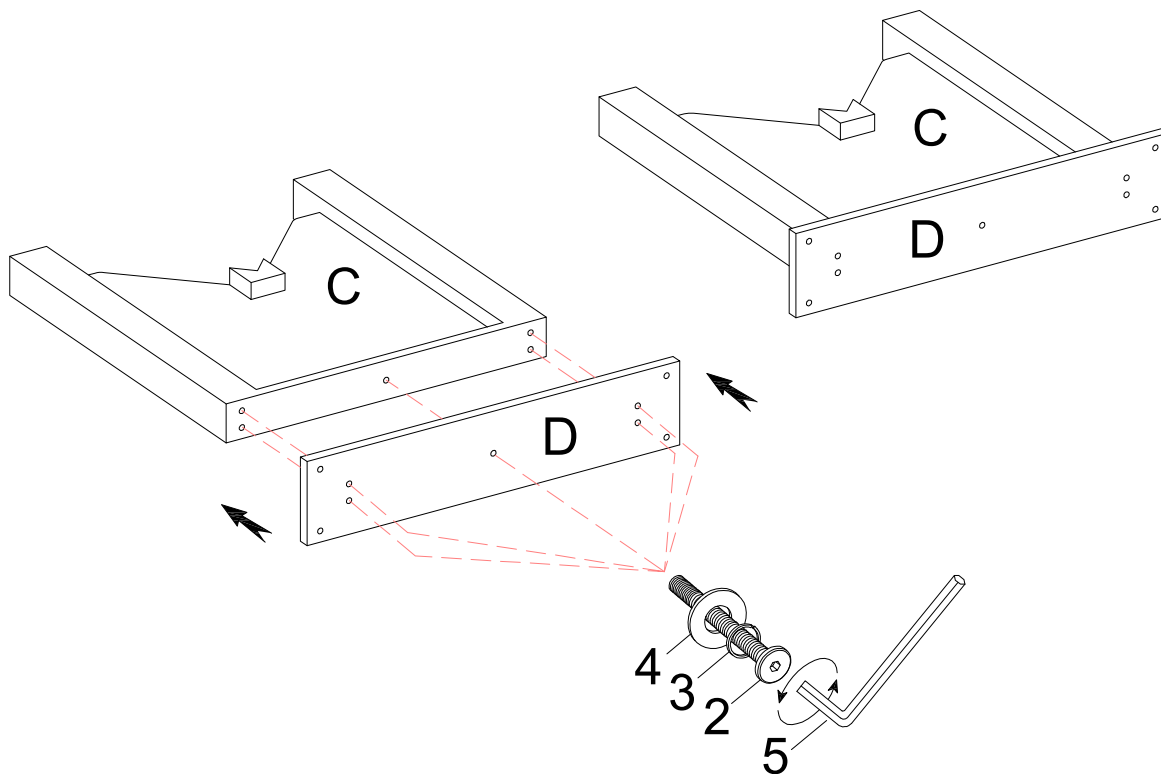

ASSEMBLY INSTRUCTION

DJP23021T

Component List

LABEL		DESCRIPTION	QTY
A		Table Top	1
B		Table Leaf	1
C		Leg	2
D		Connection Panel	2
E		Cross Bar	1

Hardware List

LABEL		DESCRIPTION	QTY
1		Long Bolts Ø5/16" * 2"	10
2		Bolts Ø5/16" * 1-1/2"	10
3		Spring Washer Ø5/16" * 13mm	20
4		Flat Washer Ø5/16" * 19mm	20
5		Allen Wrench M4	1

1

2

2x10pcs	3x10pcs	4x10pcs	5x1pc
			
Ø5/16" * 1-1/2"	Ø5/16" * 13mm	Ø5/16" * 19mm	

3

1x8pcs	3x8pcs	4x8pcs	5x1pc
			
Ø5/16" * 2"	Ø5/16" * 13mm	Ø5/16" * 19mm	

4

1x2pcs	3x2pcs	4x2pcs	5x1pc
			
Ø5/16" * 2"	Ø5/16" * 13mm	Ø5/16" * 19mm	

5

Unlock

6

Adjust Leveler=4pcs

Lock