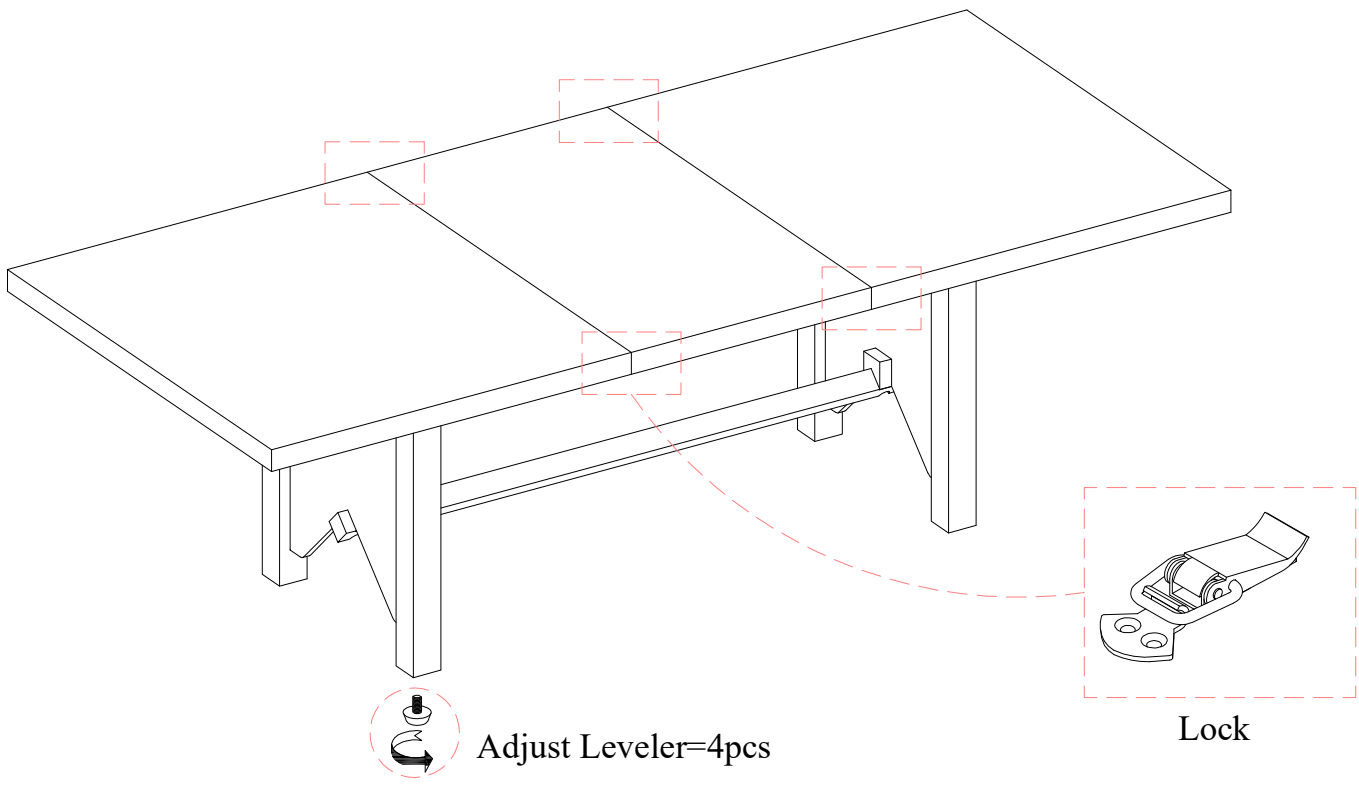

ASSEMBLY INSTRUCTION

DJP23021T

Component List

LABEL		DESCRIPTION	QTY
A		Table Top	1
B		Table Leaf	1
C		Leg	2
D		Connection Panel	2
E		Cross Bar	1

Hardware List

LABEL		DESCRIPTION	QTY
1		Long Bolts Ø5/16" * 2"	10
2		Bolts Ø5/16" * 1-1/2"	10
3		Spring Washer Ø5/16" * 13mm	20
4		Flat Washer Ø5/16" * 19mm	20
5		Allen Wrench M4	1

1

2

2x10pcs	3x10pcs	4x10pcs	5x1pc
			
Ø5/16" * 1-1/2"	Ø5/16" * 13mm	Ø5/16" * 19mm	

3

1x8pcs	3x8pcs	4x8pcs	5x1pc
			
Ø5/16" * 2"	Ø5/16" * 13mm	Ø5/16" * 19mm	

4

1x2pcs	3x2pcs	4x2pcs	5x1pc
			
Ø5/16" * 2"	Ø5/16" * 13mm	Ø5/16" * 19mm	

5

Unlock

6

Adjust Leveler=4pcs

Lock