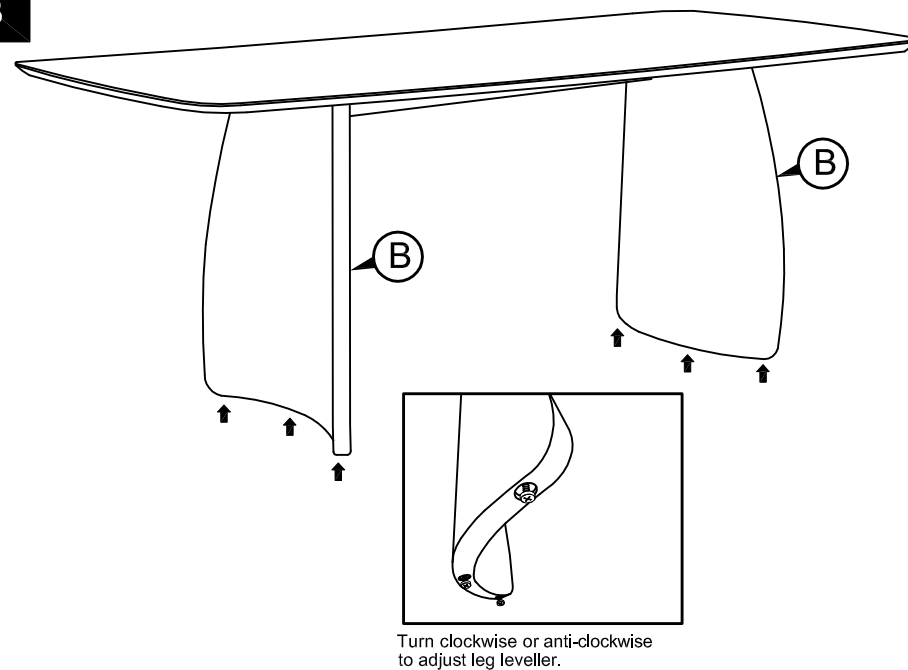

LABEL		DESCRIPTION	QTY
A		Table top	1
B		Table leg	2

Hardware List

LABEL		DESCRIPTION	QTY
H1		Bolt with Washer M6 x 40mm + SW M6 + FW M6 x 19mm	12
H2		Allen Key M4	1

1

3

2

Tighten all the bolts