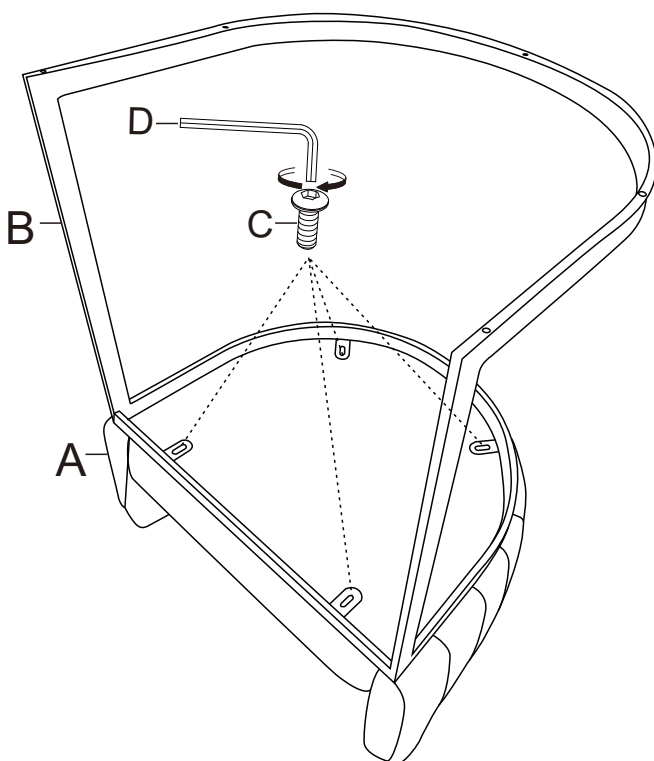

ASSEMBLY INSTRUCTION

Dining Chair SKU YSX7067DC

Component List

LABEL		DESCRIPTION	QTY
A		Seat	1
B		Base	1
C		Bolts	4
D		Allen Wrench	1

Assembly Steps

1

2