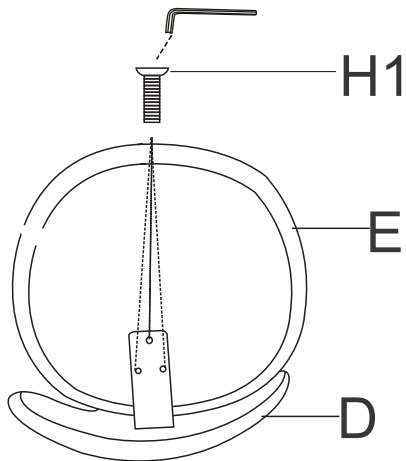

ASSEMBLY INSTRUCTION

Kids Chair

TFX1723

Component List

LABEL	SPARE PART	DESCRIPTION	QTY
A		Gas Lift	1
B		Star Base	1
C		Caster	5
D		Back of Seat	1
E		Seat Part	1
F		Catch	1
G		Pipe	1

Hardware List

LABEL		DESCRIPTION	QTY
H1	 6*20	Long Bolt	3
H2	 6*14	Short Bolt	4
H3		Allen Wrench	1

Assembly Steps

1

2

3

4

5