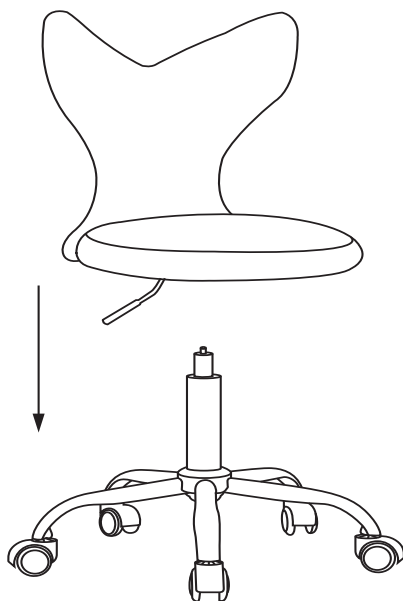

ASSEMBLY INSTRUCTION

Kids Chair

TFX1723

Component List

LABEL	SPARE PART	DESCRIPTION	QTY
A		Gas Lift	1
B		Star Base	1
C		Caster	5
D		Back of Seat	1
E		Seat Part	1
F		Catch	1
G		Pipe	1

Hardware List

LABEL		DESCRIPTION	QTY
H1	 6*20	Long Bolt	3
H2	 6*14	Short Bolt	4
H3		Allen Wrench	1

Assembly Steps

1

2

3

4

5