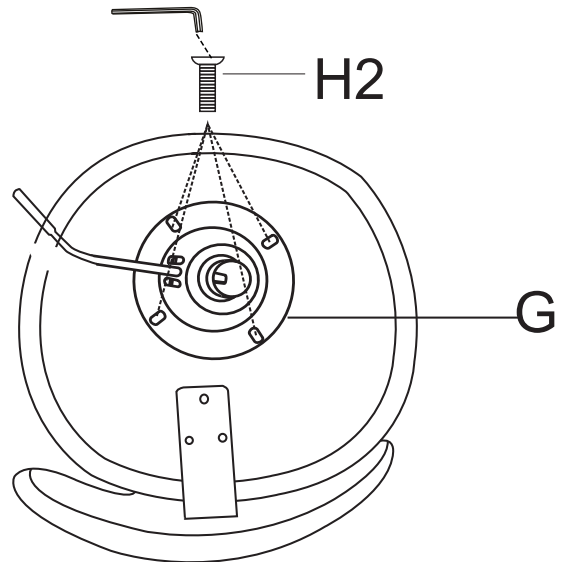

ASSEMBLY INSTRUCTION

Kids Chair

TFX1723

Component List

LABEL	SPARE PART	DESCRIPTION	QTY
A		Gas Lift	1
B		Star Base	1
C		Caster	5
D		Back of Seat	1
E		Seat Part	1
F		Catch	1
G		Pipe	1

Hardware List

LABEL		DESCRIPTION	QTY
H1	 6*20	Long Bolt	3
H2	 6*14	Short Bolt	4
H3		Allen Wrench	1

Assembly Steps

1

2

3

4

5