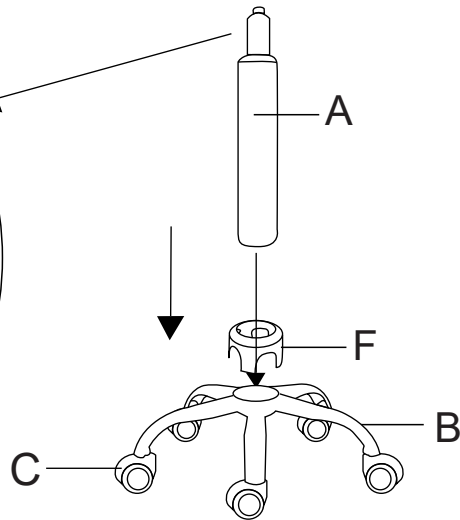

ASSEMBLY INSTRUCTION

Kids Chair

TFX1723

Component List

LABEL	SPARE PART	DESCRIPTION	QTY
A		Gas Lift	1
B		Star Base	1
C		Caster	5
D		Back of Seat	1
E		Seat Part	1
F		Catch	1
G		Pipe	1

Hardware List

LABEL		DESCRIPTION	QTY
H1	 6*20	Long Bolt	3
H2	 6*14	Short Bolt	4
H3		Allen Wrench	1

Assembly Steps

1

2

3

4

5