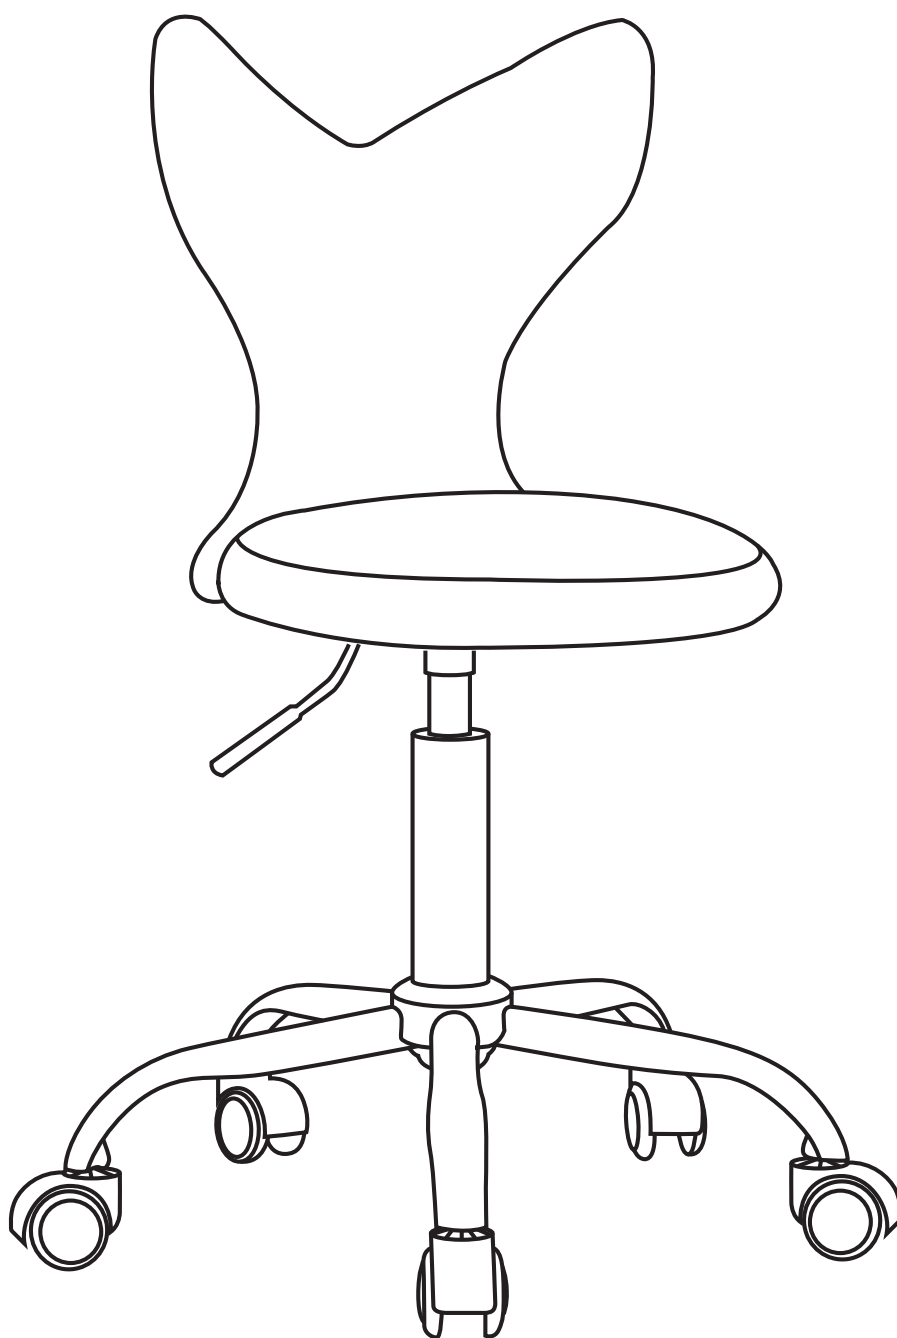

ASSEMBLY INSTRUCTION

Kids Chair

TFX1723

Component List

LABEL	SPARE PART	DESCRIPTION	QTY
A		Gas Lift	1
B		Star Base	1
C		Caster	5
D		Back of Seat	1
E		Seat Part	1
F		Catch	1
G		Pipe	1

Hardware List

LABEL		DESCRIPTION	QTY
H1	 6*20	Long Bolt	3
H2	 6*14	Short Bolt	4
H3		Allen Wrench	1

Assembly Steps

1

2

3

4

5