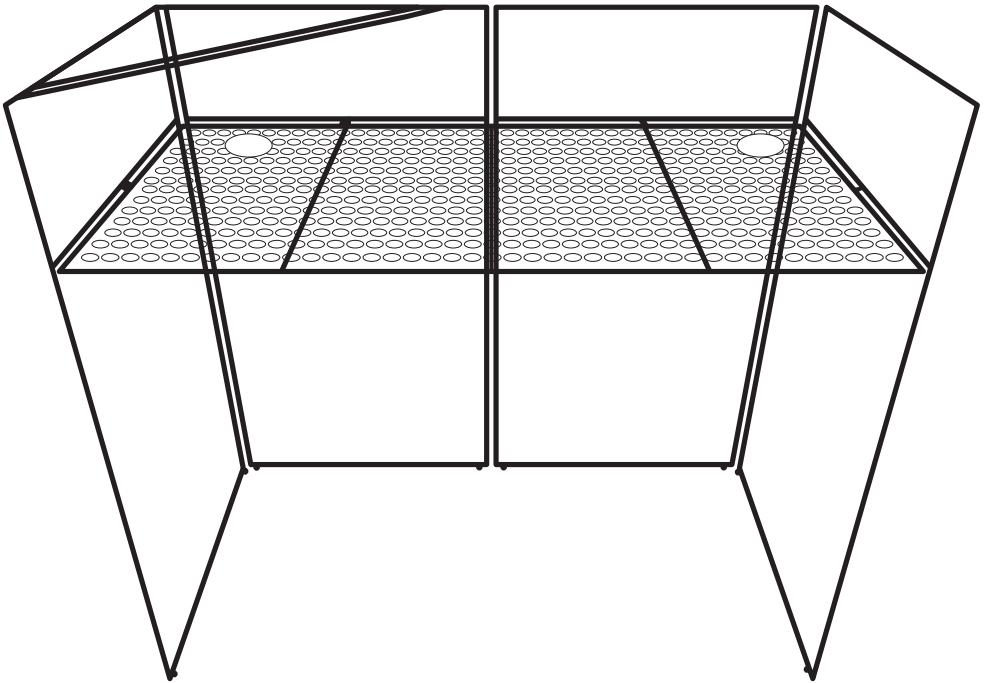

**PRORECK**

**PF-66**

PRORECK AUDIO, INC  
brand@proreck.com  
www.audioproreck.com

Black scrim: 4 PCS  
White scrim: 4 PCS

1 PCS

1 PCS

1 PCS

Oversized carry bag

1 PCS

X8

X4

X1

Install the knob at the bottom of each frame

Spread the bracket as shown in the picture, and then place the table panel on the bracket and using the attached knob to secure the table panel.

Attach 4 pieces of white or black scrims to the frame. When attaching, be sure to stick the Velcro tightly.