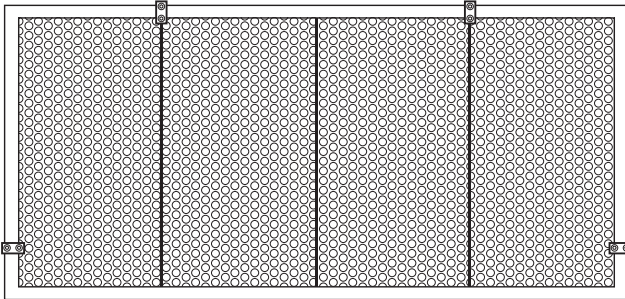

**PRORECK**

**PF-66**

PRORECK AUDIO, INC  
brand@proreck.com  
www.audioproreck.com

Black scrim: 4 PCS  
White scrim: 4 PCS

1 PCS

1 PCS

1 PCS

Oversized carry bag

1 PCS

X8

X4

X1

Install the knob at the bottom of each frame

Spread the bracket as shown in the picture, and then place the table panel on the bracket and using the attached knob to secure the table panel.

Attach 4 pieces of white or black scrims to the frame. When attaching, be sure to stick the Velcro tightly.