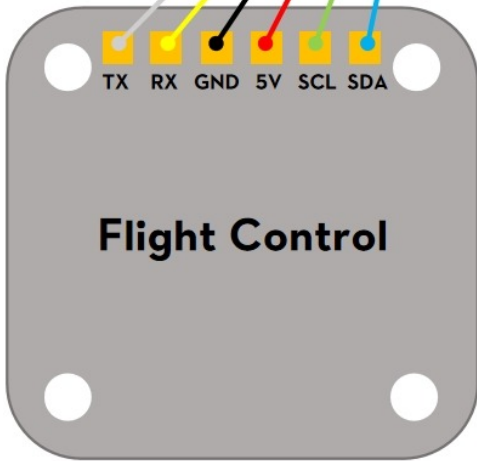

# GM10 MINI V3/COMPASS GPS Diagram

## Compass Direction

Default	MAG Alignment
Default	
CW 0°	
CW 90°	Compass Roll Trim
CW 180°	Compass Roll Trim
CW 270°	Compass Roll Trim
CW 0° flip	Compass Pitch Trim
CW 90° flip	Compass Pitch Trim
CW 180° flip	Compass Pitch Trim
CW 270° flip	Compass Pitch Trim
Custom	Compass Configuration