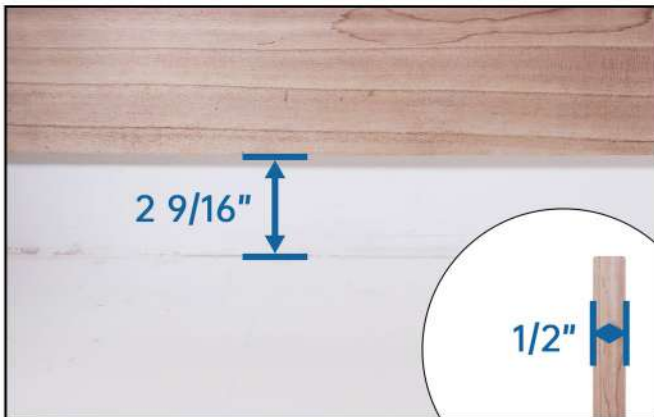

# U129 Installation Steps

**Step 1** - Reserve grooves before installing wall panels

**Step 2** - Apply silicone sealant on the back of the channel

**Step 3** - Attach the channel on the wall ( Hold until it is firmly in place )

Model	U124	U125	U126	U127	U128
<b>Name</b>	Wall exterior double aluminum channel	Ground recessed aluminum channel	Wall exterior corner aluminum channel	Shelf recessed aluminum channel	LED closet rod aluminum channel
<b>Application</b>	Wall lighting	Ground lighting	Exterior corner lighting	Bookcase or cabinet	Closet hanging rod
<b>For LED strip width</b>	≤12mm	≤12mm	≤8mm	≤10mm	≤8mm