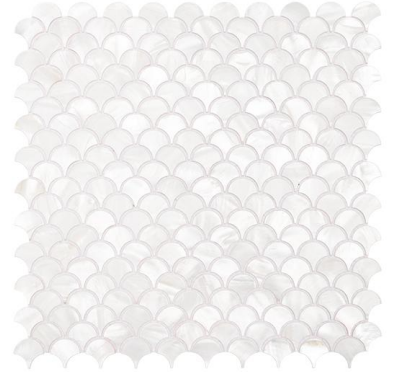

Mother of Pearl

20

25

SAICINA TILES

Black Mother of Pearl

Penny Round Black Lip
310mm*314mm
Thickness: 2mm

Square Black Lip
305mm*305mm
Thickness: 2mm

White Mother of Pearl

River Mother of Pearl 20*20
305mm*305mm
Thickness: 2mm

River Mother Of Pearl Tight Joints
300mm*300mm
Thickness: 2mm

River Mother Of Pearl Scale
300mm*300mm
Thickness: 2mm

River Mother of Pearl Hexagon
294mm*280mm
Thickness: 2mm

River Mother of Pearl Diamond
278mm*238mm
Thickness: 2mm

River Mother of Pearl Herringbone
263mm*280mm
Thickness: 2mm

River Mother Of Pearl Tight Joints
300mm*230mm
Thickness: 2mm

River Mother of Pearl Cracked
300mm*300mm
Thickness: 2mm

River Mother of Pearl Circle
310mm*314mm
Thickness: 2mm

Outdoor wall Covering
室外墙面

Indoor wall Covering
室内墙面

Pool Surroundings
泳池周边

Shower wall Covering
沐浴房墙面

Gloss
光面

Matt
哑面

Meshed
网底