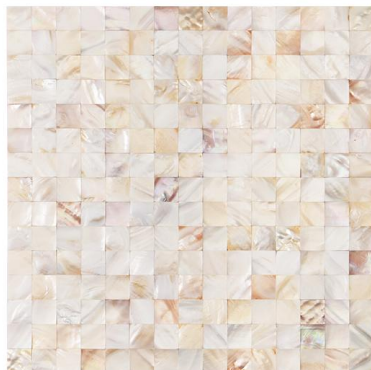

River Mother of Pearl Diamond
278mm*238mm
Thickness: 2mm

River Mother of Pearl Herringbone
263mm*280mm
Thickness: 2mm

River Mother Of Pearl Tight Joints
300mm*230mm
Thickness: 2mm

River Mother of Pearl Cracked
300mm*300mm
Thickness: 2mm

River Mother of Pearl Circle
310mm*314mm
Thickness: 2mm

Outdoor wall Covering
室外墙面

Indoor wall Covering
室内墙面

Pool Surroundings
泳池周边

Shower wall Covering
沐浴房墙面

Gloss
光面

Matt
哑面

Meshed
网底

Irregular Texture
不规则纹理

ASPICIP ANDERUM ADIA NEM

Quimus, sam, consecruntiam nesto mo blabo. Sam ne velique. Nitre ego
esalles nihil hacidente tem nosiabe rivem, vijiam pultoris. Fuis omnes
muraccies sendam.

Beige Mother of Pearl

River Mother of Pearl 20*20
305mm*305mm
Thickness: 2mm

River Mother Of Pearl Tight Joints
300mm*300mm
Thickness: 2mm

River Mother Of Pearl Tight Joints
300mm*300mm
Thickness: 2mm

River Mother of Pearl Hexagon
294mm*280mm
Thickness: 2mm