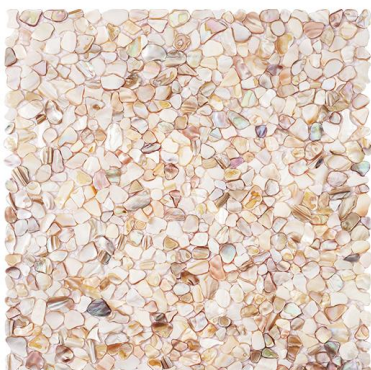

Beige Mother of Pearl

River Mother of Pearl 20*20
305mm*305mm
Thickness: 2mm

River Mother Of Pearl Tight Joints
300mm*300mm
Thickness: 2mm

River Mother Of Pearl Tight Joints
300mm*300mm
Thickness: 2mm

River Mother of Pearl Hexagon
294mm*280mm
Thickness: 2mm