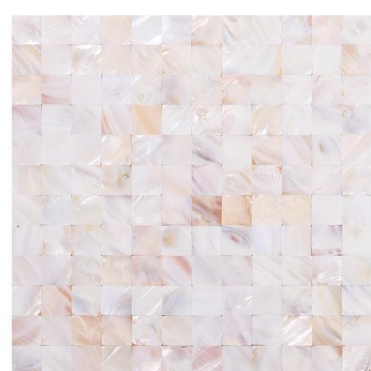

Beige Mother of Pearl

River Mother of Pearl 20*20
305mm*305mm
Thickness: 2mm

River Mother Of Pearl Tight Joints
300mm*300mm
Thickness: 2mm

River Mother Of Pearl Tight Joints
300mm*300mm
Thickness: 2mm

River Mother of Pearl Hexagon
294mm*280mm
Thickness: 2mm

River Mother of Pearl Cracked
300mm*300mm
Thickness: 2mm

River Mother Of Pearl Tight Joints
300mm*300mm
Thickness: 2mm

River Mother of Pearl Scale
300mm*300mm
Thickness: 2mm

River Mother of Pearl Scale
300mm*300mm
Thickness: 2mm