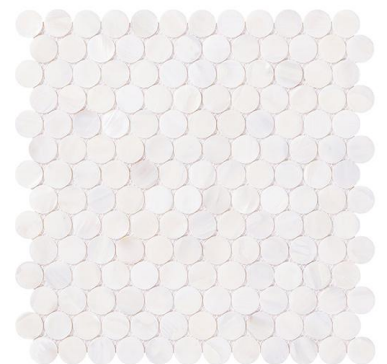

Mother of Pearl

20

25

SAICINA TILES

Black Mother of Pearl

Penny Round Black Lip
310mm*314mm
Thickness: 2mm

Square Black Lip
305mm*305mm
Thickness: 2mm

White Mother of Pearl

River Mother of Pearl 20*20
305mm*305mm
Thickness: 2mm

River Mother Of Pearl Tight Joints
300mm*300mm
Thickness: 2mm

River Mother Of Pearl Scale
300mm*300mm
Thickness: 2mm

River Mother of Pearl Hexagon
294mm*280mm
Thickness: 2mm

River Mother of Pearl Diamond
278mm*238mm
Thickness: 2mm

River Mother of Pearl Herringbone
263mm*280mm
Thickness: 2mm

River Mother Of Pearl Tight Joints
300mm*230mm
Thickness: 2mm

River Mother of Pearl Cracked
300mm*300mm
Thickness: 2mm

River Mother of Pearl Circle
310mm*314mm
Thickness: 2mm

Outdoor wall Covering
室外墙面

Indoor wall Covering
室内墙面

Pool Surroundings
泳池周边

Shower wall Covering
沐浴房墙面

Gloss
光面

Matt
哑面

Meshed
网底