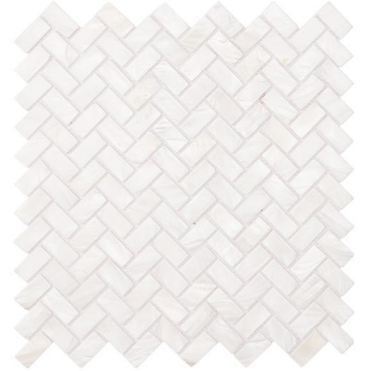

Mother of Pearl

20

25

SAICINA TILES

Black Mother of Pearl

Penny Round Black Lip
310mm*314mm
Thickness: 2mm

Square Black Lip
305mm*305mm
Thickness: 2mm

White Mother of Pearl

River Mother of Pearl 20*20
305mm*305mm
Thickness: 2mm

River Mother Of Pearl Tight Joints
300mm*300mm
Thickness: 2mm

River Mother Of Pearl Scale
300mm*300mm
Thickness: 2mm

River Mother of Pearl Hexagon
294mm*280mm
Thickness: 2mm

River Mother of Pearl Diamond
278mm*238mm
Thickness: 2mm

River Mother of Pearl Herringbone
263mm*280mm
Thickness: 2mm

River Mother Of Pearl Tight Joints
300mm*230mm
Thickness: 2mm

River Mother of Pearl Cracked
300mm*300mm
Thickness: 2mm

River Mother of Pearl Circle
310mm*314mm
Thickness: 2mm

Outdoor wall Covering
室外墙面

Indoor wall Covering
室内墙面

Pool Surroundings
泳池周边

Shower wall Covering
沐浴房墙面

Gloss
光面

Matt
哑面

Meshed
网底