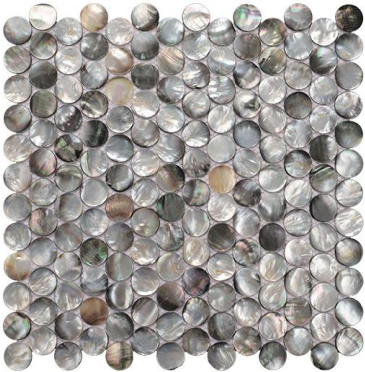

Mother of Pearl

20

25

SAICINA TILES

Black Mother of Pearl

Penny Round Black Lip
310mm*314mm
Thickness: 2mm

Square Black Lip
305mm*305mm
Thickness: 2mm

White Mother of Pearl

River Mother of Pearl 20*20
305mm*305mm
Thickness: 2mm

River Mother Of Pearl Tight Joints
300mm*300mm
Thickness: 2mm

River Mother Of Pearl Scale
300mm*300mm
Thickness: 2mm

River Mother of Pearl Hexagon
294mm*280mm
Thickness: 2mm

River Mother of Pearl Diamond
278mm*238mm
Thickness: 2mm

River Mother of Pearl Herringbone
263mm*280mm
Thickness: 2mm

River Mother Of Pearl Tight Joints
300mm*230mm
Thickness: 2mm

River Mother of Pearl Cracked
300mm*300mm
Thickness: 2mm

River Mother of Pearl Circle
310mm*314mm
Thickness: 2mm

Outdoor wall Covering
室外墙面

Indoor wall Covering
室内墙面

Pool Surroundings
泳池周边

Shower wall Covering
沐浴房墙面

Gloss
光面

Matt
哑面

Meshed
网底