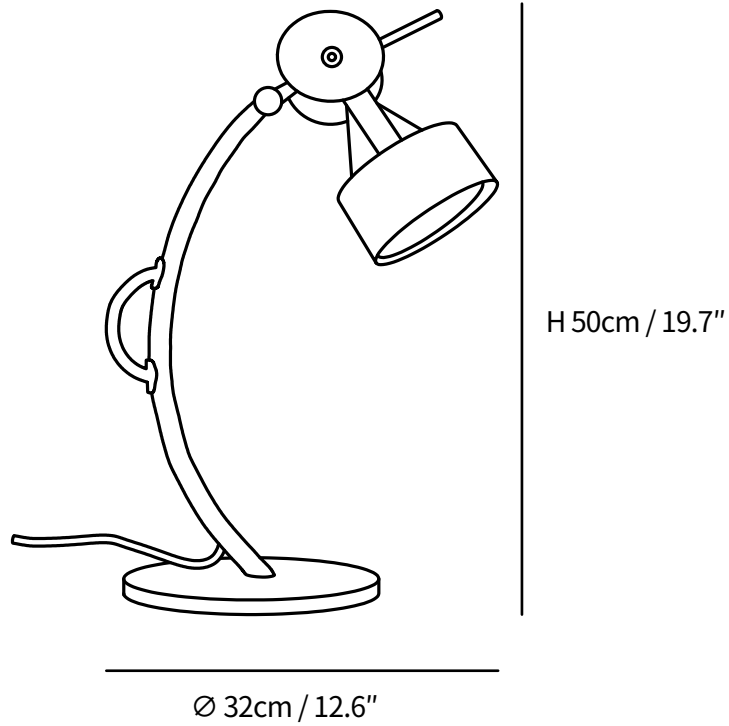

Treetops Table Lamp

SPECIFICATION SHEET

DESCRIPTION

This Memphis-style Treetops Table Lamp incorporates exciting colors and complex geometries to create a unique, vibrant aesthetic. Let it bring a touch of dynamic energy to your home decor.

SPECIFICATION DETAILS

*For custom options, consult factory for details

Fixture Dimensions	D 12.6" x H 19.7"
Light source	Integrated LED
Wattage	~5 W
Voltage	AC 110-240V
Color Temperature	3000K
CRI(Ra)	80CRI
Mounting	Table
Driver Required	Yes
Optional Color Temps	Warm Light (3000K), Neutral Light (4500K), Cool Light (6000K)
LED Rated Life	30000 hours
Dimming	Dimming is not supported
Finishes	Red & Yellow & Blue & Green.
Shade Details	White.
Material	Metal, Iron, Acrylic.
Wire Length	59"
Wire Type	Wire with switch plug
Warranty	2 Years
Certification	UL, CE, CCC, ETL, SAA.