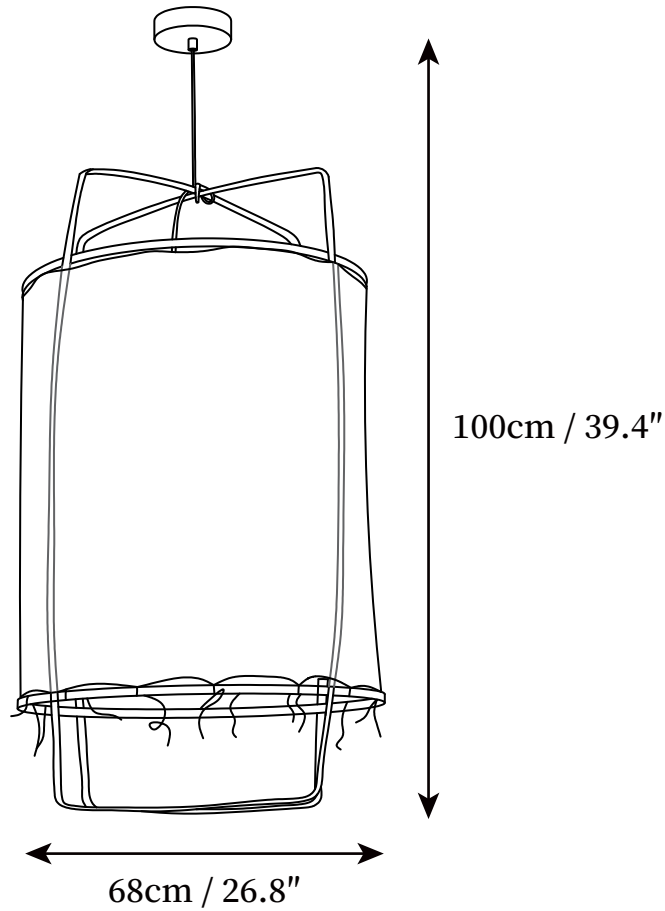

SPECIFICATION SHEET

DESCRIPTION

This Ay Illuminate Pendant Light is made of natural bamboo, providing a stylish addition to any room. With its unique cotton cover, this exotic lamp creates a calming atmosphere while decorating large living spaces, restaurants, or bars. Enjoy illumination year-round with this unique and sophisticated piece.

SPECIFICATION DETAILS

*For custom options, consult factory for details

SUK	AYIP001-5
Fixture Dimensions	D 26.8" x H 39.4"
Light source	E26 or E27. (bulb not included)
Wattage	MAX 40W incandescent bulb or LED equivalent.
Voltage	AC 110-240V
Mounting	Hardwired.
Dimming	Compatible with dimmable bulbs (bulb not included)
Control method	Compatible with common wall switches(not included)
Finishes	Black, Bamboo nature color.
Shade Details	Black, White.
Material	Bamboo, Linen fabric, Metal.
Wire Length	The standard length of the cord is 59" (150 cm), the length is adjustable.
Warranty	2 Years
Certification	UL, CE, CCC, ETL, SAA.