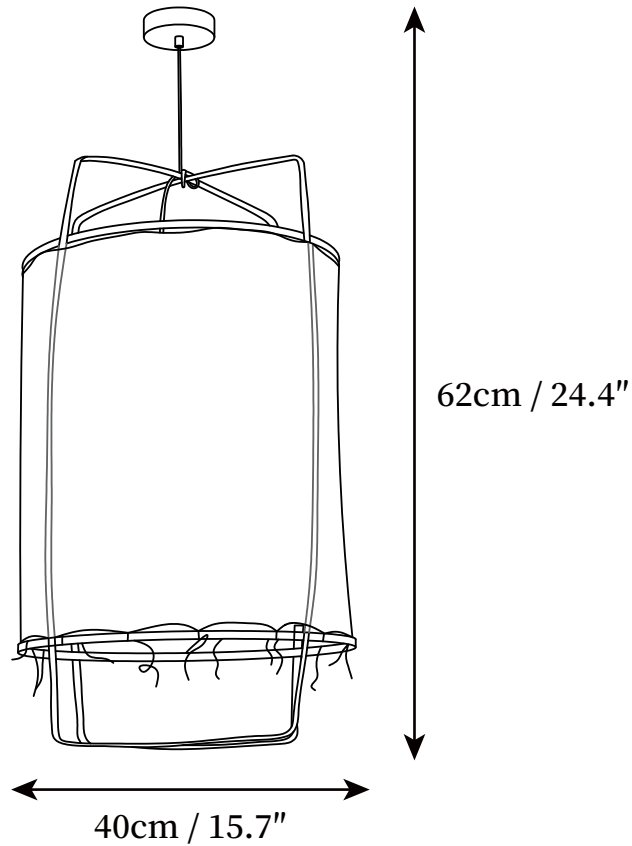

Ay illuminate Pendant Light

SPECIFICATION SHEET

DESCRIPTION

This Ay Illuminate Pendant Light is made of natural bamboo, providing a stylish addition to any room. With its unique cotton cover, this exotic lamp creates a calming atmosphere while decorating large living spaces, restaurants, or bars. Enjoy illumination year-round with this unique and sophisticated piece.

SPECIFICATION DETAILS

*For custom options, consult factory for details

SUK	AYIP001-1
Fixture Dimensions	D 15.7" x H 24.4"
Light source	E26 or E27. (bulb not included)
Wattage	MAX 40W incandescent bulb or LED equivalent.
Voltage	AC 110-240V
Mounting	Hardwired.
Dimming	Compatible with dimmable bulbs (bulb not included)
Control method	Compatible with common wall switches(not included)
Finishes	Black, Bamboo nature color.
Shade Details	Black, White.
Material	Bamboo, Linen fabric, Metal.
Wire Length	The standard length of the cord is 59" (150 cm), the length is adjustable.
Warranty	2 Years
Certification	UL, CE, CCC, ETL, SAA.

SPECIFICATION DETAILS

*For custom options, consult factory for details

SUK	AYIP001-5
Fixture Dimensions	D 26.8" x H 39.4"
Light source	E26 or E27. (bulb not included)
Wattage	MAX 40W incandescent bulb or LED equivalent.
Voltage	AC 110-240V
Mounting	Hardwired.
Dimming	Compatible with dimmable bulbs (bulb not included)
Control method	Compatible with common wall switches(not included)
Finishes	Black, Bamboo nature color.
Shade Details	Black, White.
Material	Bamboo, Linen fabric, Metal.
Wire Length	The standard length of the cord is 59" (150 cm), the length is adjustable.
Warranty	2 Years
Certification	UL, CE, CCC, ETL, SAA.