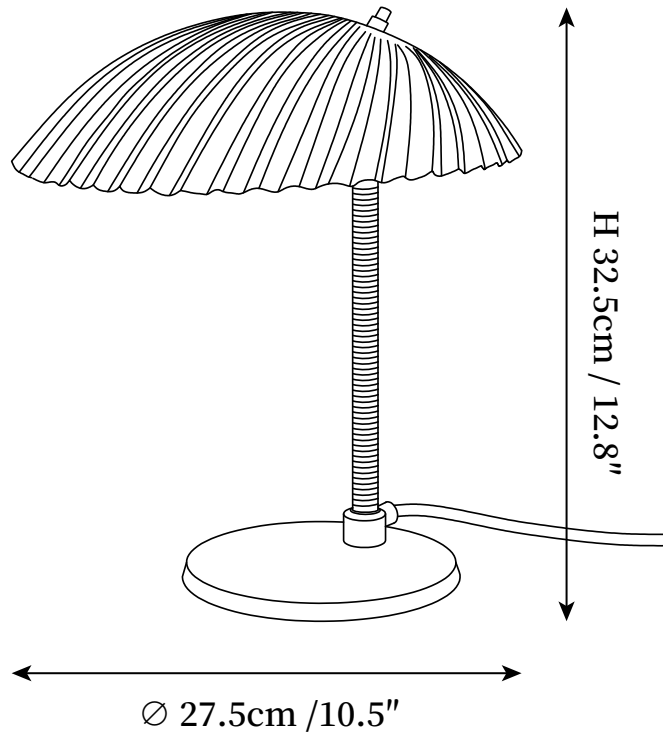

Brass Shell Table Lamp

SPECIFICATION SHEET

DESCRIPTION

This Brass Shell Table Lamp is a perfect example of the chic medieval-modernism style, combining timeless aesthetics with a unique form to add a sophisticated touch to any contemporary space. This lamp offers both decorative and functional features, balancing elegance and curiosity while delivering a subtle yet delightful design.

SPECIFICATION DETAILS

*For custom options, consult factory for details

SKU	VKT-231106-005
Fixture Dimensions	D 10.5" x H 12.8"
Light source	E26 or E27. (bulb not included)
Wattage	MAX 40W incandescent bulb or LED equivalent.
Voltage	AC 110-240V
Dimming	Compatible with dimmable bulbs (bulb not included)
Control method	In line ON / OFF switch.
Finishes	Brass, Silver.
Shade Details	Brass, Silver.
Material	Brass.
Cord Length	Supplied with switched plug cord, length ~59" (150cm).
Warranty	2 Years
Certification	UL, CE, CCC, ETL, SAA.