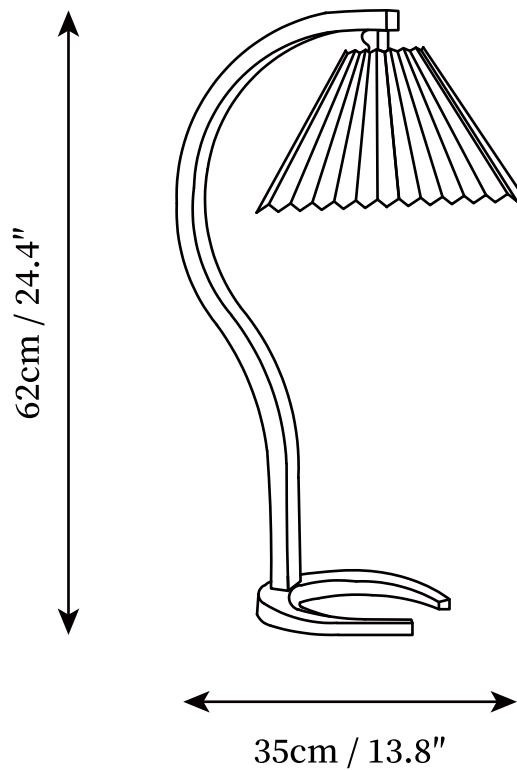

Caprani Table Lamp

SPECIFICATION SHEET

DESCRIPTION

The Caprani Table Lamp adds an eye-catching element to your space with its striking Scandinavian design. The unique mix of wood and iron beautifully juxtapose to create a distinct and playful aesthetic, perfect for any style. Let the Caprani Table Lamp's creative design bring a new level of beauty to your home.

SPECIFICATION DETAILS

*For custom options, consult factory for details

SKU	ML-421-1
Fixture Dimensions	D 13.8" x H 24.4"
Light source	E26 or E27. (bulb not included)
Wattage	MAX 40W incandescent bulb or LED equivalent.
Voltage	AC 110-240V
Dimming	Compatible with dimmable bulbs (bulb not included)
Control method	In line ON / OFF switch.
Finishes	Beech Wood.
Shade Details	White, Beige, Coffee.
Material	Metal, Beech Wood, Linen.
Cord Length	Supplied with switched plug cord, length ~59" (150cm).
Warranty	2 Years
Certification	UL, CE, CCC, ETL, SAA.