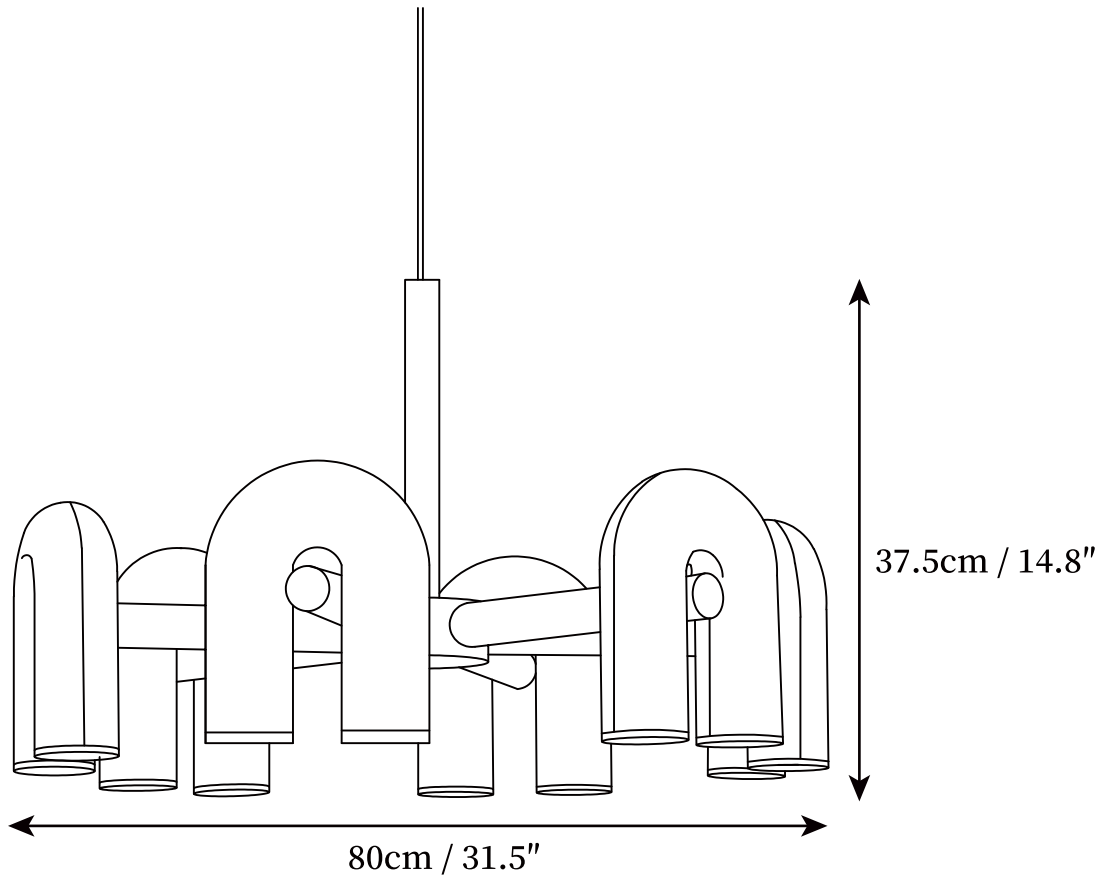

SPECIFICATION SHEET

DESCRIPTION

CIRKUS approached function and technology with a playful gesture. U-shape modules can be moved and directed in diverse orientations. CIRKUS collection comes with a wall lamp, a track rail lamp, and two types of chandeliers to become a playful customized centerpiece in diverse spaces.

SPECIFICATION DETAILS

*For custom options, consult factory for details

SKU	VK-202209081419-065
Fixture Dimensions	D 31.5" x H 14.8" (6 heads)
Light source	Integrated LED
Wattage	~ 84W
Voltage	AC 110-240V
Dimming	Not supported
CRI(Ra)	90+ CRI
Mounting	Hardwired.
LED Rated Life	30000 hours
Color Temperature	Warm Light (3000K), Neutral Light (4000K), Cool Light (6000K)
Control method	Compatible with common wall switches(not included).
Finishes	Black, Gray, Terracotta, Blue.
Shadow Details	Black, Gray, Terracotta, Blue.
Material	Coated ABS, Aluminum.
Wire Length	The standard length of the cord is 59" (150 cm), the length is adjustable.
Warranty	2 Years
Certification	UL, CE, CCC, ETL, SAA.