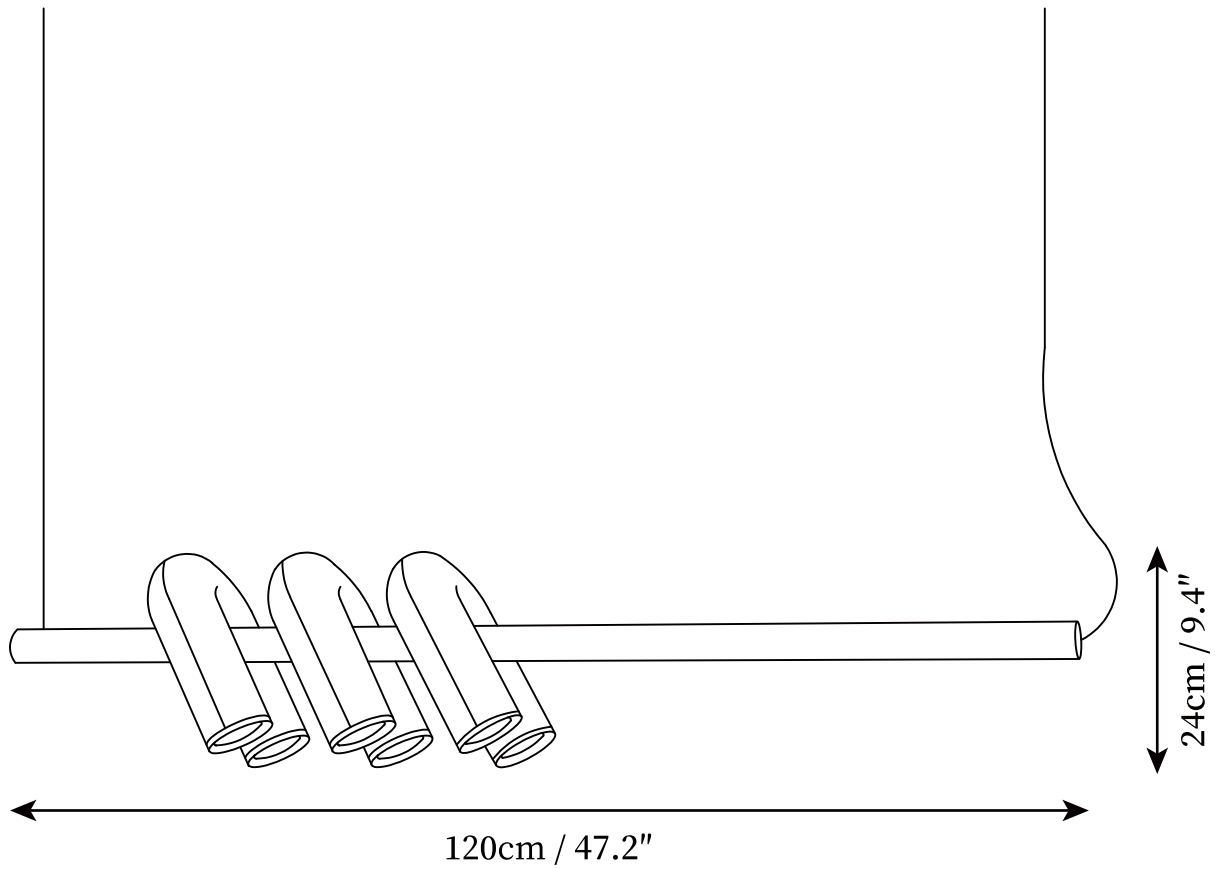

SPECIFICATION SHEET

DESCRIPTION

CIRKUS approached function and technology with a playful gesture. U-shape modules can be moved and directed in diverse orientations. CIRKUS collection comes with a wall lamp, a track rail lamp, and two types of chandeliers to become a playful customized centerpiece in diverse spaces.

SPECIFICATION DETAILS

*For custom options, consult factory for details

SKU	VK-202209081419-073
Fixture Dimensions	D 47.2" x H 9.4" (3 heads)
Light source	Integrated LED
Wattage	~ 100W
Voltage	AC 110-240V
Dimming	Not supported
CRI(Ra)	90+ CRI
Mounting	Hardwired.
LED Rated Life	30000 hours
Color Temperature	Warm Light (3000K), Neutral Light (4000K), Cool Light (6000K)
Control method	Compatible with common wall switches(not included).
Finishes	Black, Gray, Terracotta, Blue.
Shadow Details	Black, Gray, Terracotta, Blue.
Material	Coated ABS, Aluminum.
Wire Length	The standard length of the cord is 59" (150 cm), the length is adjustable.
Warranty	2 Years
Certification	UL, CE, CCC, ETL, SAA.