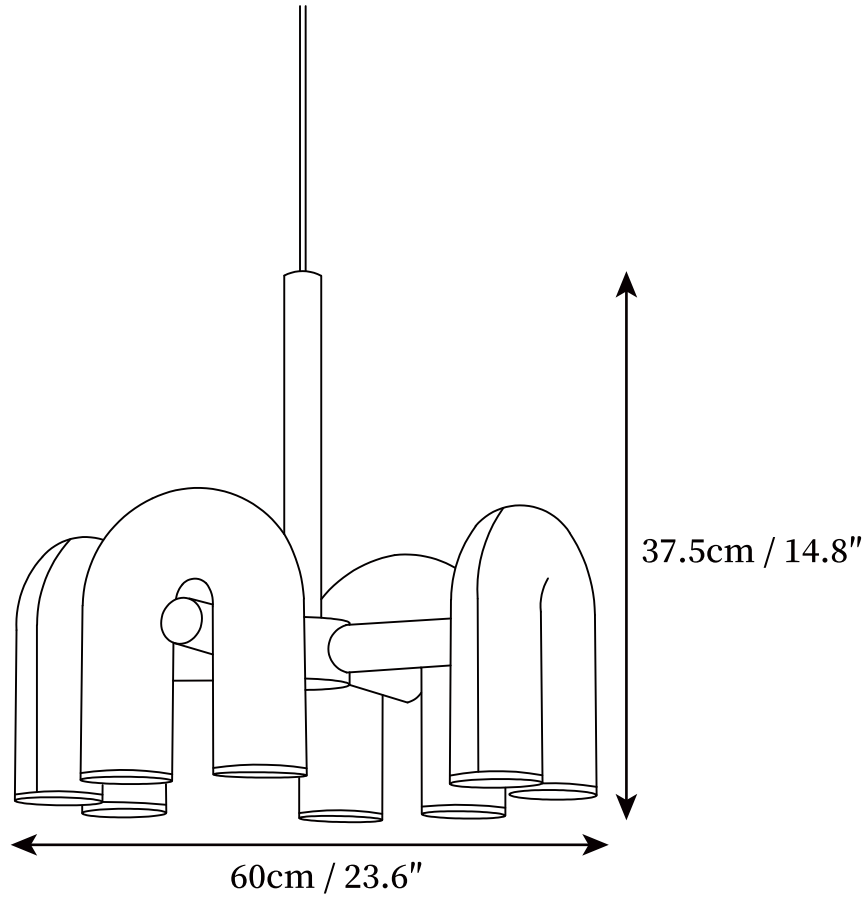

SPECIFICATION SHEET

DESCRIPTION

CIRKUS approached function and technology with a playful gesture. U-shape modules can be moved and directed in diverse orientations. CIRKUS collection comes with a wall lamp, a track rail lamp, and two types of chandeliers to become a playful customized centerpiece in diverse spaces.

SPECIFICATION DETAILS

*For custom options, consult factory for details

SKU	VK-202209081419-057
Fixture Dimensions	D 23.6" x H 14.8" (4 heads)
Light source	Integrated LED
Wattage	~ 56W
Voltage	AC 110-240V
Dimming	Not supported
CRI(Ra)	90+ CRI
Mounting	Hardwired.
LED Rated Life	30000 hours
Color Temperature	Warm Light (3000K), Neutral Light (4000K), Cool Light (6000K)
Control method	Compatible with common wall switches(not included).
Finishes	Black, Gray, Terracotta, Blue.
Shadow Details	Black, Gray, Terracotta, Blue.
Material	Coated ABS, Aluminum.
Wire Length	The standard length of the cord is 59" (150 cm), the length is adjustable.
Warranty	2 Years
Certification	UL, CE, CCC, ETL, SAA.