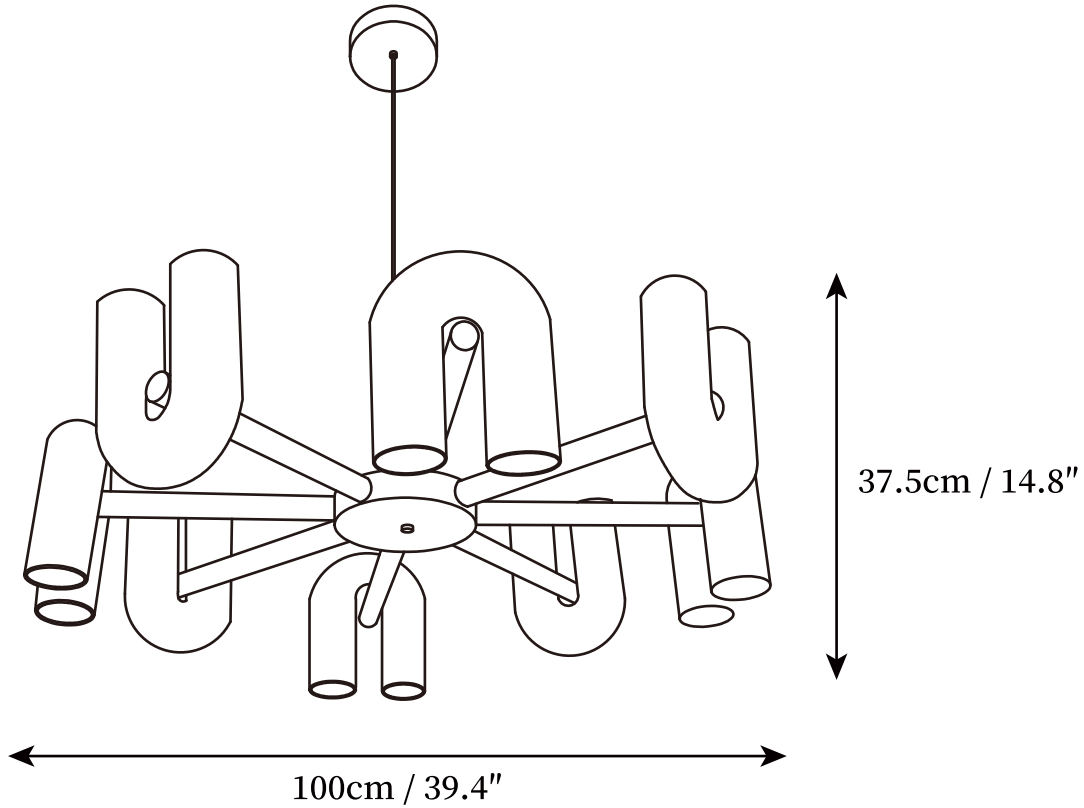

SPECIFICATION SHEET

DESCRIPTION

CIRKUS approached function and technology with a playful gesture. U-shape modules can be moved and directed in diverse orientations. CIRKUS collection comes with a wall lamp, a track rail lamp, and two types of chandeliers to become a playful customized centerpiece in diverse spaces.

SPECIFICATION DETAILS

*For custom options, consult factory for details

SKU	VK-202209081419-081
Fixture Dimensions	D 39.4" x H 14.8" (8 heads)
Light source	Integrated LED
Wattage	~ 100W
Voltage	AC 110-240V
Dimming	Not supported
CRI(Ra)	90+ CRI
Mounting	Hardwired.
LED Rated Life	30000 hours
Color Temperature	Warm Light (3000K), Neutral Light (4000K), Cool Light (6000K)
Control method	Compatible with common wall switches(not included).
Finishes	Black, Gray, Terracotta, Blue.
Shadow Details	Black, Gray, Terracotta, Blue.
Material	Coated ABS, Aluminum.
Wire Length	The standard length of the cord is 59" (150 cm), the length is adjustable.
Warranty	2 Years
Certification	UL, CE, CCC, ETL, SAA.