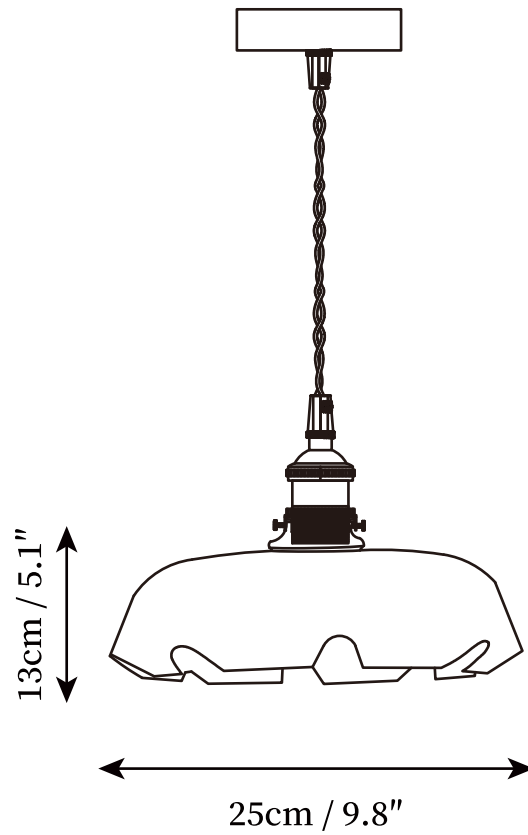

French Flower Pendant Light

SPECIFICATION SHEET

DESCRIPTION

elegalight have designed and developed this ceramic pendant light. Taking our inspiration from the past, we produce new lights with a "vintage feel". French vintage pendant lamp in lampshade pleated effect.

SPECIFICATION DETAILS

*For custom options, consult factory for details

SUK	VK202210071737-01
Fixture Dimensions	D 9.8" x H 5.1"
Light source	E26 or E27. (bulb not included)
Wattage	MAX 40W incandescent bulb or LED equivalent.
Voltage	AC 110-240V
Mounting	Hardwired.
Dimming	Compatible with dimmable bulbs (bulb not included)
Control method	Compatible with common wall switches(not included)
Finishes	Brass.
Shade Details	White, Beige, Pink, Blue.
Material	Brass, Glass.
Wire Length	The standard length of the cord is 59" (150 cm), the length is adjustable.
Warranty	2 Years
Certification	UL, CE, CCC, ETL, SAA.