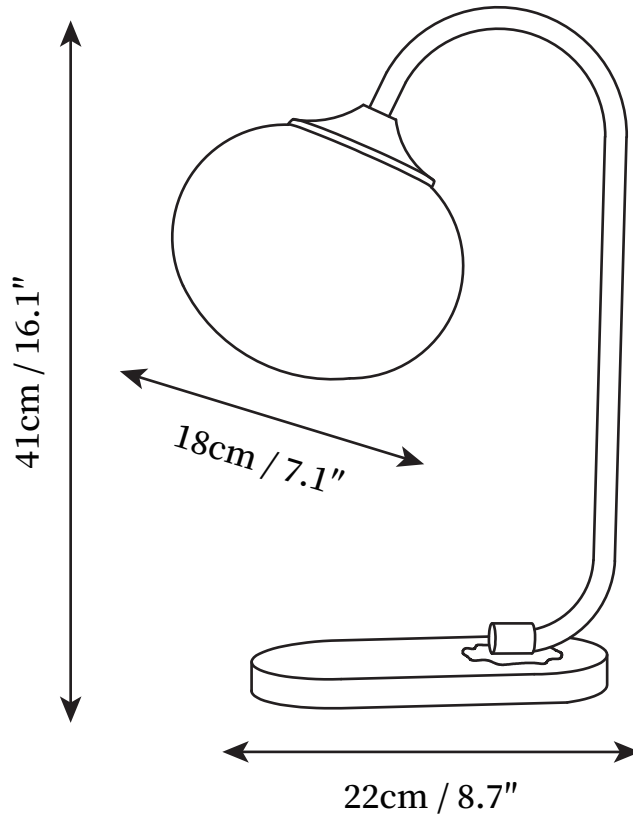

Marshmallow Table Lamp

SPECIFICATION SHEET

DESCRIPTION

This table lamp fitting with a gold finish and soft pink glass shades will add a touch of timeless glamour to your home, with its modern colorway and funky design make this a statement piece and matching family items are available to help co-ordinate your home, to give the dream look.

SPECIFICATION DETAILS

*For custom options, consult factory for details

Fixture Dimensions	D 8.7" x H 16.1"
Light source	E26 or E27
Wattage	40W
Voltage	AC 110-240V
Color Temperature	Based on the purchase of light bulbs
CRI(Ra)	80CRI
Mounting	Table
Driver Required	NO
Optional Color Temps	Buy bulbs as needed
LED Rated Life	Based on bulb life (we do not supply bulbs)
Dimming	Dimming is not supported
Finishes	Gold, Chrome
Shade Details	Pink, White, Beige
Material	Metal, Glass, Marble
Wire Length	59"
Wire Type	Wire with switch plug
Warranty	2 Years