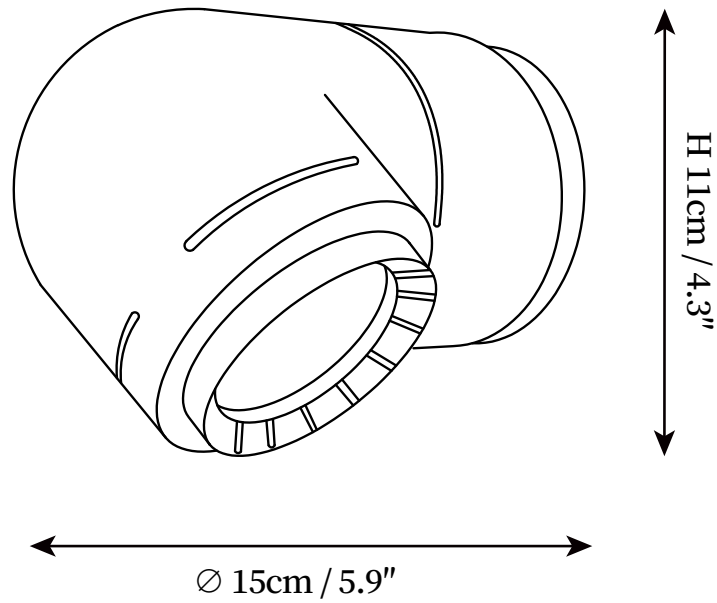

Petit Tatu Wall Light

SPECIFICATION SHEET

DESCRIPTION

Introducing the Petit Tatu Wall Light - the perfect combination of style and functionality. Available in a red or white finish, this small yet impactful wall sconce offers adjustable focal length for targeted lighting. Make a statement in any modern space with this versatile, characterful light fixture.

SPECIFICATION DETAILS

*For custom options, consult factory for details

SKU	VKW-240228-001
Fixture Dimensions	D 5.9" x H 4.3"
Light source	Integrated LED
Wattage	~5W
Voltage	AC 110-240V
Dimming	Not supported
CRI(Ra)	90+CRI
Mounting	Hardwired.
LED Rated Life	30000 hours
Color Temperature	Warm Light (3000K), Neutral Light (4000K), Cool Light (6000K)
Control method	Compatible with common wall switches(not included) & Knob dimmer switch.
Finishes	Red, White.
Shade Details	Red, White.
Material	Aluminum, Metal, Iron, Resin.
Warranty	2 Years
Certification	UL, CE, CCC, ETL, SAA.