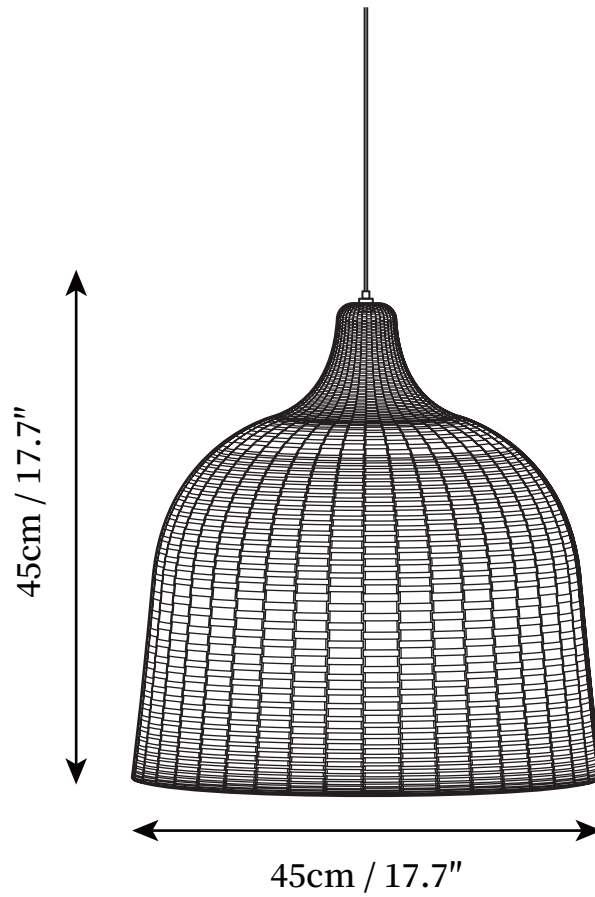

SPECIFICATION SHEET

DESCRIPTION

Light a lamp, the shades are illuminated by downy lamplight in an instant, the rooms are warm up immediately, We can chat, or have meals, or take a rest quietly for a moment, let our natural material handmade lamps accompany you every moment.

SPECIFICATION DETAILS

*For custom options, consult factory for details

Fixture Dimensions	D 17.7" x H 17.7"
Light source	E27
Wattage	40W
Voltage	AC 110-240V
Color Temperature	Based on the purchase of light bulbs
CRI(Ra)	80CRI
Mounting	Ceiling
Driver Required	NO
Optional Color Temps	Buy bulbs as needed
LED Rated Life	Based on bulb life (we do not supply bulbs)
Dimming	Dimming is not supported
Finishes	Natural rattan
Shade Details	Natural rattan
Material	Rattan, Metal
Wire Length	59"
Wire Type	White Coaxial Wire
Warranty	2 Yaers