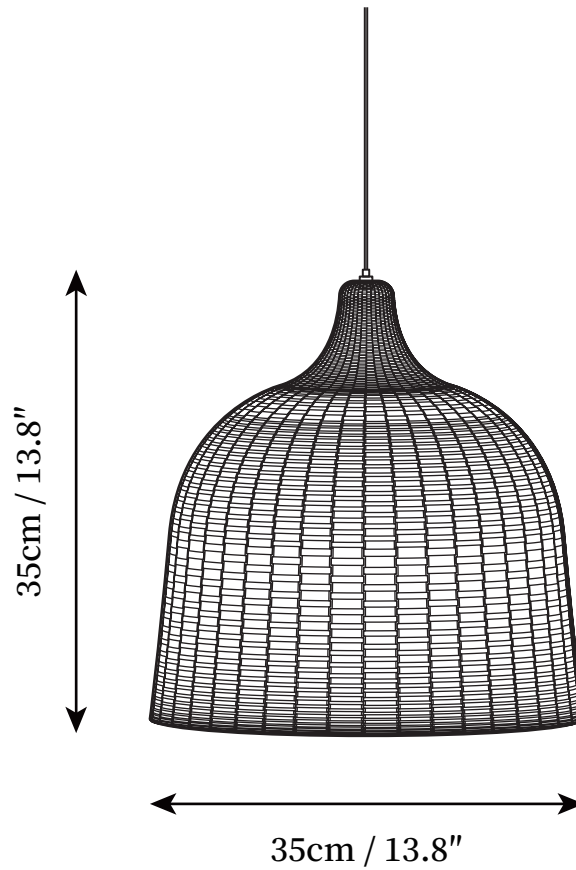

SPECIFICATION SHEET

DESCRIPTION

Light a lamp, the shades are illuminated by downy lamplight in an instant, the rooms are warm up immediately, We can chat, or have meals, or take a rest quietly for a moment, let our natural material handmade lamps accompany you every moment.

SPECIFICATION DETAILS

*For custom options, consult factory for details

Fixture Dimensions	D 13.8" x H 13.8"
Light source	E27
Wattage	40W
Voltage	AC 110-240V
Color Temperature	Based on the purchase of light bulbs
CRI(Ra)	80CRI
Mounting	Ceiling
Driver Required	NO
Optional Color Temps	Buy bulbs as needed
LED Rated Life	Based on bulb life (we do not supply bulbs)
Dimming	Dimming is not supported
Finishes	Natural rattan
Shade Details	Natural rattan
Material	Rattan, Metal
Wire Length	59"
Wire Type	White Coaxial Wire
Warranty	2 Yaers