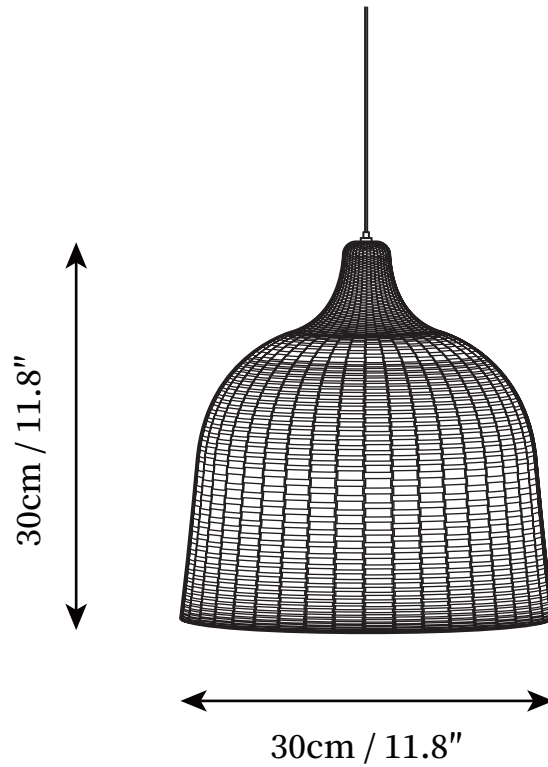

SPECIFICATION SHEET

DESCRIPTION

Light a lamp, the shades are illuminated by downy lamplight in an instant, the rooms are warm up immediately, We can chat, or have meals, or take a rest quietly for a moment, let our natural material handmade lamps accompany you every moment.

SPECIFICATION DETAILS

*For custom options, consult factory for details

Fixture Dimensions	D 11.8" x H 11.8"
Light source	E27
Wattage	40W
Voltage	AC 110-240V
Color Temperature	Based on the purchase of light bulbs
CRI(Ra)	80CRI
Mounting	Ceiling
Driver Required	NO
Optional Color Temps	Buy bulbs as needed
LED Rated Life	Based on bulb life (we do not supply bulbs)
Dimming	Dimming is not supported
Finishes	Natural rattan
Shade Details	Natural rattan
Material	Rattan, Metal
Wire Length	59"
Wire Type	White Coaxial Wire
Warranty	2 Yaers