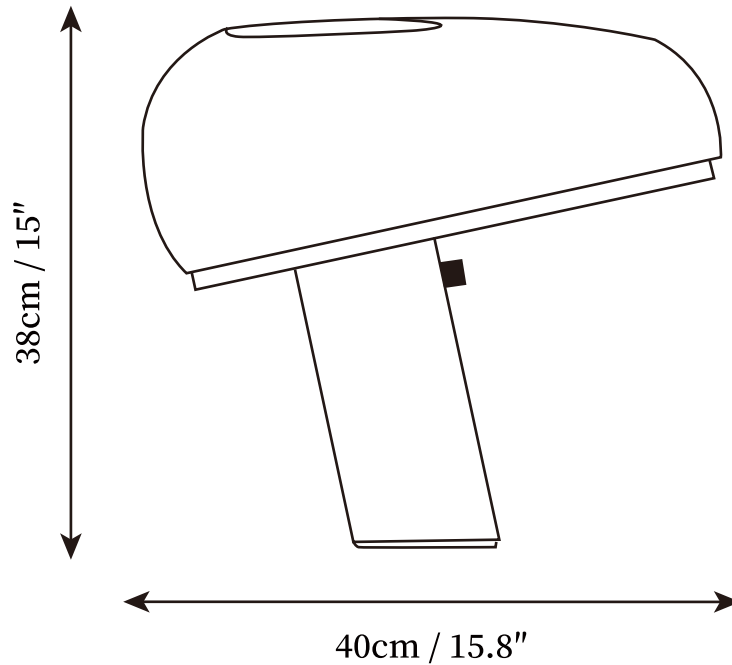

SPECIFICATION SHEET

DESCRIPTION

Composed of a glazed metal reflector, placed upon a luxurious Italian white Carrara marble base, the Art Marble Table Lamp exceeds expectations in terms of both lighting and aesthetic appeal. Full of personality whilst boasting an integral nostalgic silhouette, it is perfectly utilized on a nightstand, desk, or sideboard, diffusing a delicate light whilst leaving a lasting impression.

SPECIFICATION DETAILS

*For custom options, consult factory for details

SKU	V202006222101-13
Fixture Dimensions	D 15.8" x H 15"
Light source	E27, or E14. (bulb not included)
Wattage	MAX 40W, or 15W incandescent bulb or LED equivalent.
Voltage	AC 110-240V
Dimming	Compatible with dimmable bulbs (bulb not included)
Control method	In line ON / OFF switch.
Finishes	White.
Shade Details	Black, White, Green.
Material	Metal, Marble, Glass.
Cord Length	Supplied with switched plug cord, length ~59" (150cm).
Warranty	2 Years
Certification	UL, CE, CCC, ETL, SAA.