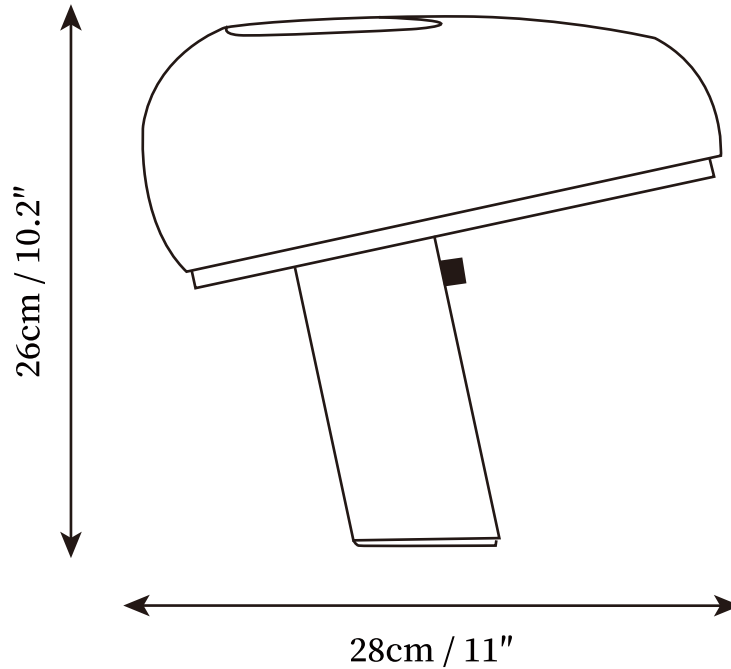

## DESCRIPTION

Composed of a glazed metal reflector, placed upon a luxurious Italian white Carrara marble base, the Art Marble Table Lamp exceeds expectations in terms of both lighting and aesthetic appeal. Full of personality whilst boasting an integral nostalgic silhouette, it is perfectly utilized on a nightstand, desk, or sideboard, diffusing a delicate light whilst leaving a lasting impression.

## SPECIFICATION DETAILS

\*For custom options, consult factory for details

SKU	V202006222101-1
Fixture Dimensions	D 11" x H 10.2"
Light source	E27, or E14. (bulb not included)
Wattage	MAX 40W, or 15W incandescent bulb or LED equivalent.
Voltage	AC 110-240V
Dimming	Compatible with dimmable bulbs (bulb not included)
Control method	In line ON / OFF switch.
Finishes	White.
Shade Details	Black, White, Green.
Material	Metal, Marble, Glass.
Cord Length	Supplied with switched plug cord, length ~59" (150cm).
Warranty	2 Years
Certification	UL, CE, CCC, ETL, SAA.

## SPECIFICATION DETAILS

\*For custom options, consult factory for details

SKU	V202006222101-13
Fixture Dimensions	D 15.8" x H 15"
Light source	E27, or E14. (bulb not included)
Wattage	MAX 40W, or 15W incandescent bulb or LED equivalent.
Voltage	AC 110-240V
Dimming	Compatible with dimmable bulbs (bulb not included)
Control method	In line ON / OFF switch.
Finishes	White.
Shade Details	Black, White, Green.
Material	Metal, Marble, Glass.
Cord Length	Supplied with switched plug cord, length ~59" (150cm).
Warranty	2 Years
Certification	UL, CE, CCC, ETL, SAA.