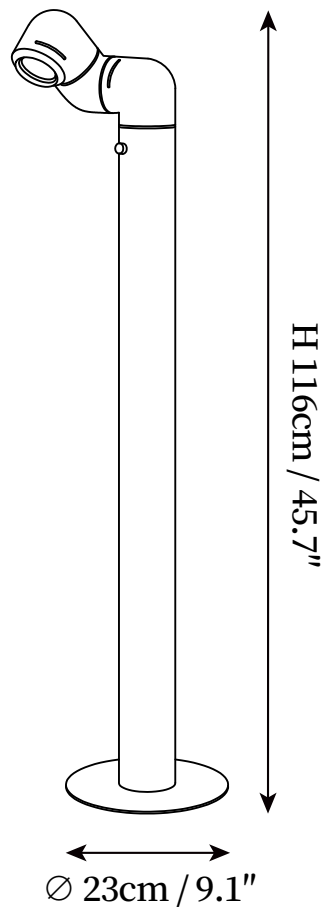

Tatu Alta Floor Lamp

SPECIFICATION SHEET

DESCRIPTION

The Tatu Alta Floor Lamp is a game-changer in design, providing adaptable lighting for any setting. Featuring a 30-50 degree focal length and 0-100% light intensity adjustability, it offers ultimate control. The built-in dimmer and switch add convenience to its modern, comfortable design.

SPECIFICATION DETAILS

*For custom options, consult factory for details

SKU	VKF02-240228-001
Fixture Dimensions	D 9.1" x H 45.7"
Light source	Integrated LED
Wattage	~ 8W
Voltage	AC 110-240V
Dimming	Not supported
Control method	Inline On/Off switch & Knob dimmer switch.
CRI(Ra)	90+CRI
LED Rated Life	30000 hours
Color Temperature	Warm Light (3000K), Neutral Light (4000K), Cool Light (6000K)
Finishes	Red, White.
Shade Details	Red, White.
Material	Aluminum, Metal, Iron, Resin.
Cord Length	Supplied with switched plug cord, length ~59" (150cm).
Warranty	2 Years
Certification	UL, CE, CCC, ETL, SAA.