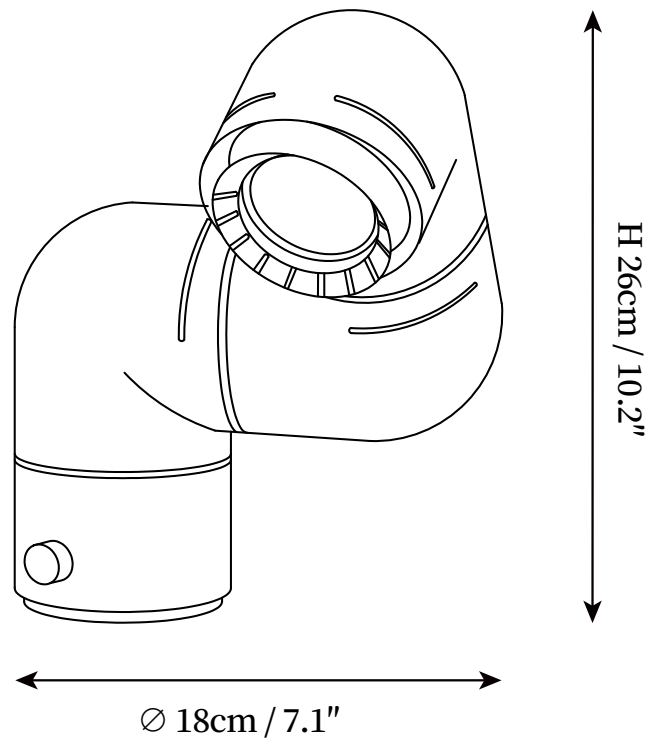

Tatu Table Lamp

SPECIFICATION SHEET

DESCRIPTION

Introducing the Tatu Table Lamp - the embodiment of Spanish pop culture from the 1970s. With LED technology, enjoy adjustable light intensity (from 0% to 100%) and focal length (from 30 to 50 degrees) for ultimate versatility. Perfect for a peaceful retreat or focused activities. Dimmer and switch included.

SPECIFICATION DETAILS

*For custom options, consult factory for details

SKU	VKT240228-001
Fixture Dimensions	D 7.1" x H 10.2"
Light source	Integrated LED
Wattage	~ 5W
Voltage	AC 110-240V
Dimming	Not supported
Control method	Inline On/Off switch & Knob dimmer switch.
CRI(Ra)	90+CRI
LED Rated Life	30000 hours
Color Temperature	Warm Light (3000K), Neutral Light (4000K), Cool Light (6000K)
Finishes	Red, White.
Shade Details	Red, White.
Material	Aluminum, Metal, Iron, Resin.
Cord Length	Supplied with switched plug cord, length ~59" (150cm).
Warranty	2 Years
Certification	UL, CE, CCC, ETL, SAA.