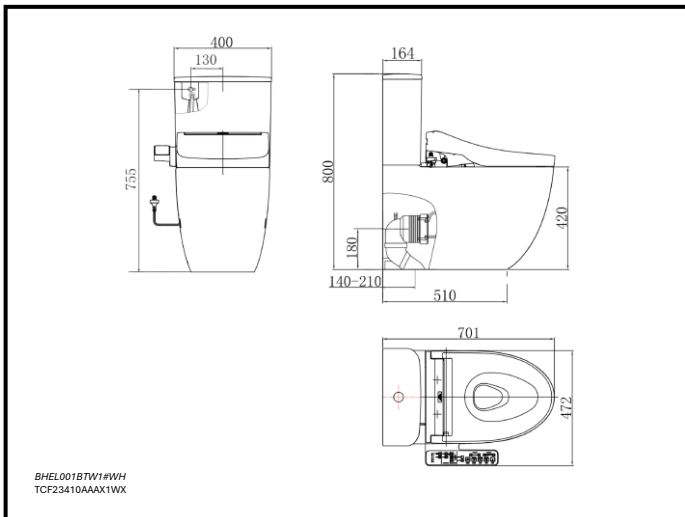

B&H Elong BTW Suite + TOTO C2 WASHLET

BHEL001BTW1#WH + TCF23410AAA

B&H Elong BTW Suite is a unique design to match with TOTO Elongated Shape WASHLET.

Specifications :

Flush System: Rimless Flush

WELS: 4.5 L / 3L

Rough in: 140-210 mm (S-trap) or
180 mm (P-Trap)

Inlet option: Back inlet

Bottom inlet optional (Left/Right)

Power Connection: Left/Right

Bowl Shape: V-shaped / Elongated

Colour: Gloss White

Size: 701D x 400W x 800H mm

Parts Description :

- CEL001BTW1#WH
B&H Elong BTW Pan
- SEL001BTW1#WH
B&H Elong BTW Cistern
- THX918
S Connector

WASHLET Option

- TCF23410AAAX1WX
TOTO C2 WASHLET (Elongate) (Side Control)

Hard Wiring Option