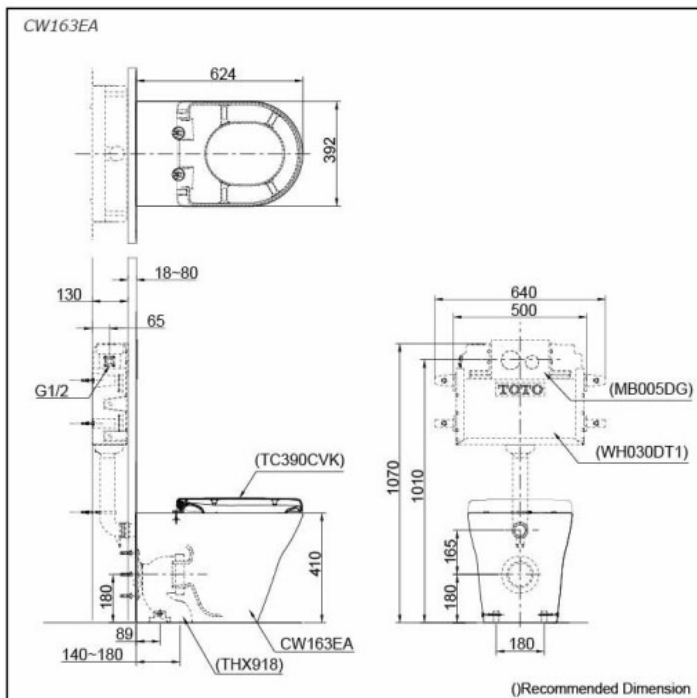

TOTO TOILETS

CW163EA#XW
TCF4732AT#NW1

MH WALL FACED TOILET
S7 Remote Control Washlet

Specifications

TOILET

Flush system: TORNADO FLUSH
Water Use: 4.5L / 3L
Rough-in: S-Trap / P-Trap (Selectable)
Bowl Shape: D-Shape
Water Pressure: 0.05MPa~0.75MPa
Size: 392W x 624D x 410H mm

Washlet

Bowl Shape: D-Shape
Water Pressure: 0.05Mpa~0.75Mpa
Power Rating: 220~240V , 50/60Hz , 1275~1400W
Length of Power Cord: 1.2 m
Material: Plastic
Size: 390W x 520D x 127H mm

Parts description

Fittings & Tank are included
Seat & Cover not included

CW163EA

D-Shape Wall Faced Toilet

TCF4732AT WASHLET D-shape

THX918 Socket (Only for S-Trap)

TCF4732AT

(Recommended Dimension)