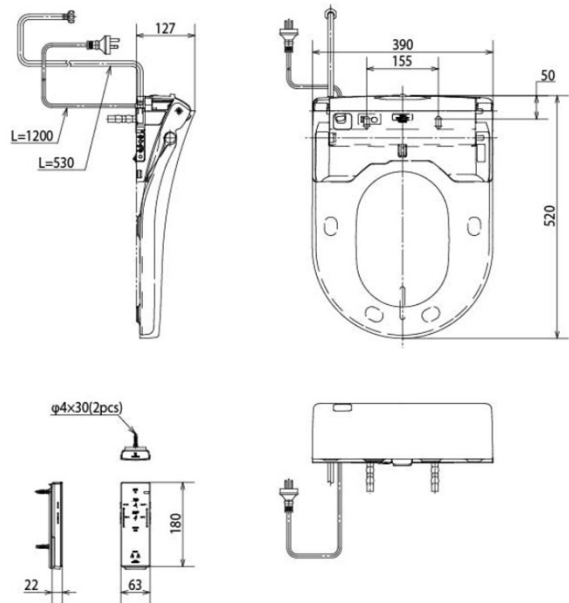

TOTO TOILETS

CW163EA#XW
TCF4732AT#NW1

MH WALL FACED TOILET
S7 Remote Control Washlet

Specifications

TOILET

Flush system: TORNADO FLUSH
Water Use: 4.5L / 3L
Rough-in: S-Trap / P-Trap (Selectable)
Bowl Shape: D-Shape
Water Pressure: 0.05MPa~0.75MPa
Size: 392W x 624D x 410H mm

Washlet

Bowl Shape: D-Shape
Water Pressure: 0.05Mpa~0.75Mpa
Power Rating: 220~240V , 50/60Hz , 1275~1400W
Length of Power Cord: 1.2 m
Material: Plastic
Size: 390W x 520D x 127H mm

Parts description

Fittings & Tank are included
Seat & Cover not included

CW163EA

D-Shape Wall Faced Toilet

TCF4732AT WASHLET D-shape

THX918 Socket (Only for S-Trap)

TCF4732AT

(Recommended Dimension)