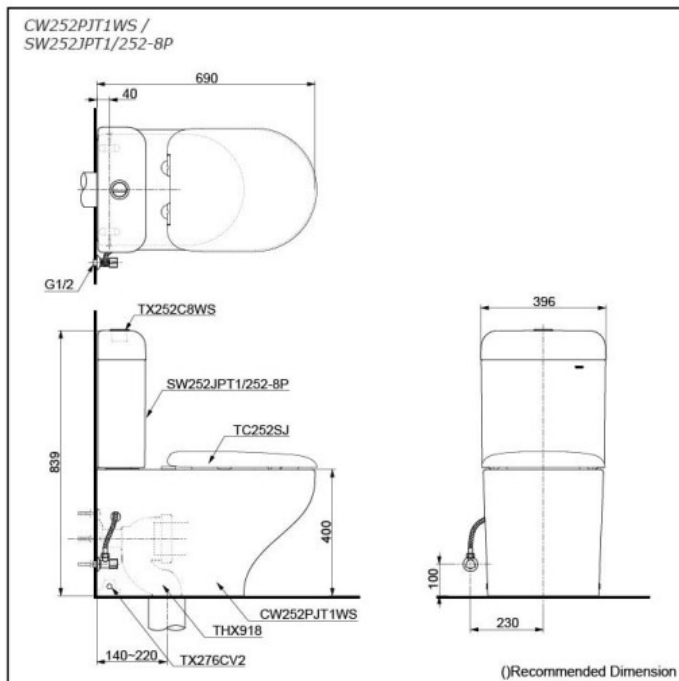

TOTO TOILETS

Hayon CLOSE COUPLED TOILET S7 Remote Control Washlet

**CW252PJT1WS /
SW252JPT1/252-8P
TCF4732AT#NW1**

Specifications

TOILETS

Flush system: TORNADO FLUSH
Water Use: 4.5L / 3L
Rough-in: 140~220 mm (THX918)
Bowl Shape: D-Shape
Water Pressure: 0.05MPa~0.70MPa
Size: 396Wx690Dx839H mm

Washlet

Bowl Shape: D-Shape
Water Pressure: 0.05Mpa~0.75Mpa
Power Rating: 220~240V , 50/60Hz ,
1275~1400W
Length of Power Cord: 1.2 m
Material: Plastic
Size: 390W x 520D x 127H mm

Parts description

Fittings & Tank are included Seat & Cover not included

CW252PJT1WSD-Shape Close Couple Toilet w/ FixingBracket

SW252JPT1/252-8P

Tank & Lid w/ Tank Trim

TCF4732AT WASHLET D-shape

THX918 Socket (Only for S-Trap)

SHXCP407 Universal Plate

TCF4732AT