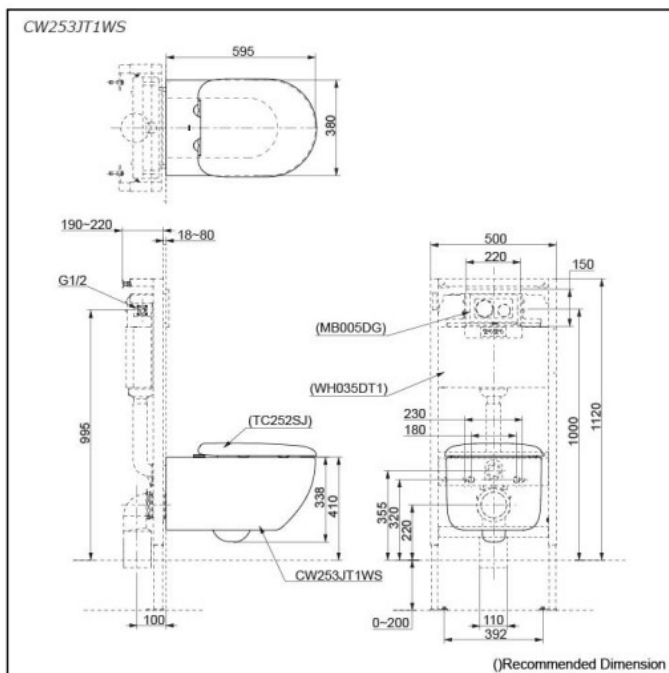

TOTO TOILETS

CW253TJ1WS TCF4732AT#NW1

Hayon WALL HUNG TOILET S7 Remote Control Washlet

Specifications

TOILETS

Flush system: TORNADO FLUSH
Water Use: 4.5L / 3L
Rough-in: H=220 mm
Bowl Shape: D-Shape
Water Pressure: 0.05MPa~0.75MPa
Size: 380Wx595Dx338H mm

Washlet

Bowl Shape: D-Shape
Water Pressure: 0.05Mpa~0.75Mpa
Power Rating: 220~240V , 50/60Hz , 1275~1400W
Length of Power Cord: 1.2 m
Material: Plastic
Size: 390W x 520D x 127H mm

Parts description

Seat & Cover is **not included**.

CW253JT1WS

D-Shape Wall Hung Closet Bowl w/
Invisible Fixing Kit (P-Trap) (Rough-in 220)

TCF4732AT WASHLET D-shape

SHXCP407 Universal Plate

TCF4732AT