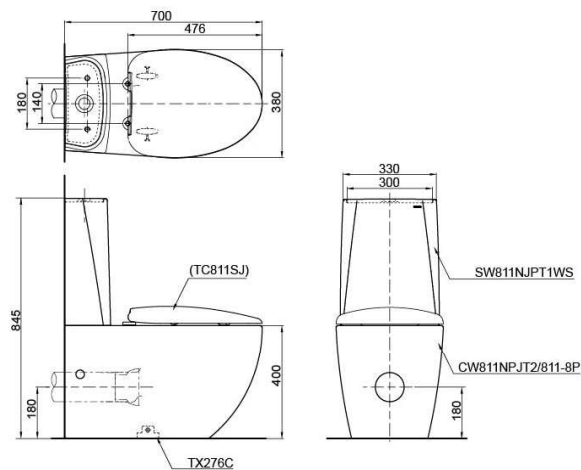

#### TOILET

Flush system: Wash Down  
Water Use: 4.5L / 3L  
Rough-in: 220 mm (THX918)  
Rough-in: 140 mm (THX917)  
Bowl Shape: Elongated  
Water Pressure: 0.05MPa~0.75MPa  
Size: 380Wx700Dx845H mm

#### Washlet

Bowl Shape: Elongated  
Water Pressure: 0.05Mpa~0.75Mpa  
Power Rating: 220~240V , 50/60Hz,  
830~839W  
Length of Power Cord:1.2 m  
Material: Plastic  
Size: 383W x 532D x 125H mm

#### SW811NJPT2/811-8P

Tank & Lid w/ Tank Trim

#### TCF4911AT

WASHLET Elongated

THX918 Socket (Only for S-Trap)

CW811NPJT1WS /  
SW811NJPT2/811-8P

( )Recommended Dimension

TCF4911AT

( )Recommended Dimension