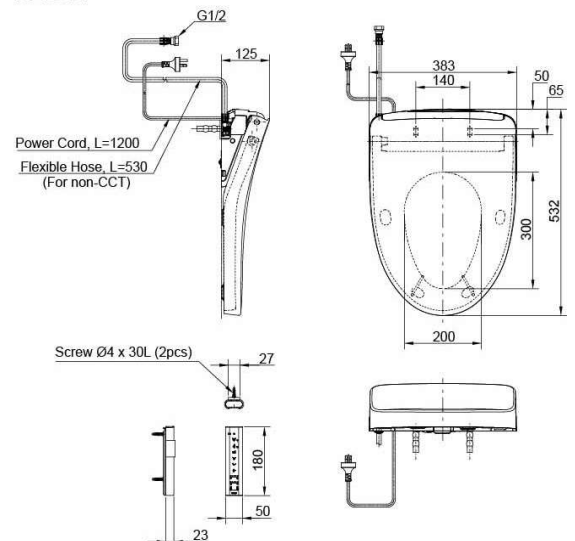

#### TOILET

Flush system: Wash Down  
Water Use: 4.5L / 3L  
Rough-in: 220 mm (THX918)  
Rough-in: 140 mm (THX917)  
Bowl Shape: Elongated  
Water Pressure: 0.05MPa~0.75MPa  
Size: 380Wx700Dx845H mm

#### Washlet

Bowl Shape: Elongated  
Water Pressure: 0.05Mpa~0.75Mpa  
Power Rating: 220~240V , 50/60Hz,  
830~839W  
Length of Power Cord:1.2 m  
Material: Plastic  
Size: 383W x 532D x 125H mm

### Parts description

#### TCF4911AT

WASHLET Elongated

THX918 Socket (Only for S-Trap)

CW811NPJT1WS /  
SW811NJPT2/811-8P

( )Recommended Dimension

TCF4911AT

( )Recommended Dimension