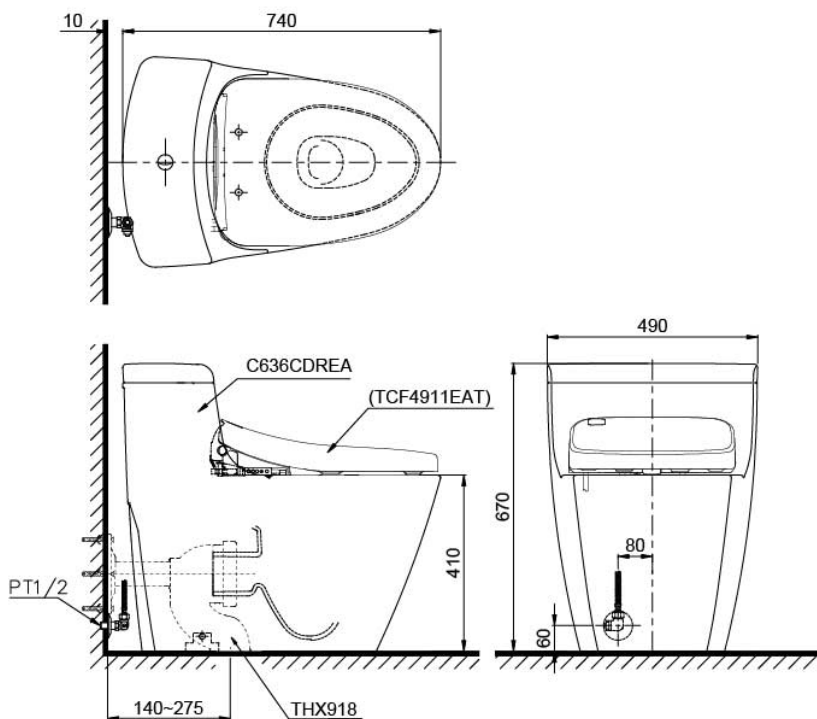

Specifications

Flush system:	TORNADO FLUSH
Water Use:	4.5L / 3L
Rough-in:	140~275 mm (S-Trap)
Bowl Shape:	Elongated
Water Pressure:	0.07MPa~0.75MPa
Size:	498Wx740Dx670H mm

Parts description

- **C636DE#XW**
Elongated One-Piece Toilet
- **C636CDREA**
One piece toilet with Concealed feature, hiding all wiring inside the bowl

Optional Parts

- TC393VS#W
Soft Close Seat & Cover
- TCF4911EAT
WASHLET

Colors

White (CEFIONTECT)

**C636DEA
C636CDREA**

C636CDREA

()Recommended Dimension