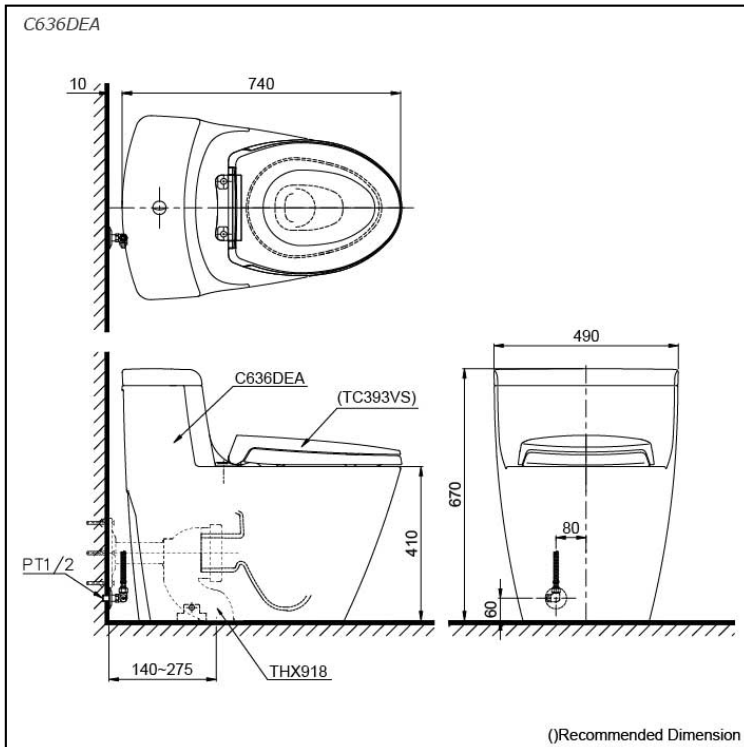

Specifications

Flush system:	TORNADO FLUSH
Water Use:	4.5L / 3L
Rough-in:	140~275 mm (S-Trap)
Bowl Shape:	Elongated
Water Pressure:	0.07MPa~0.75MPa
Size:	498Wx740Dx670H mm

Parts description

- **C636DE#XW**
Elongated One-Piece Toilet
- **C636CDREA**
One piece toilet with Concealed feature, hiding all wiring inside the bowl

Optional Parts

- TC393VS#W
Soft Close Seat & Cover
- TCF4911EAT
WASHLET

Colors

White (CEFIONTECT)

**C636DEA
C636CDREA**

C636CDREA

()Recommended Dimension