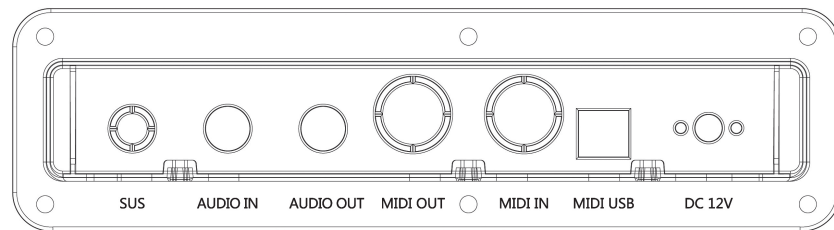

JACK SOCKET

01-After the board