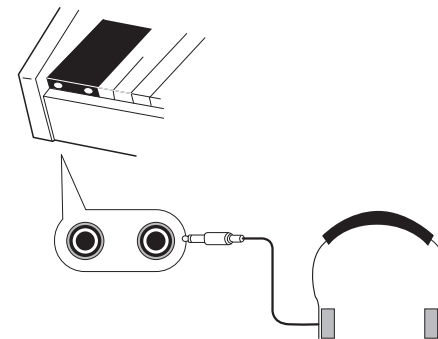

Earphone Output Terminal

This product has two earphone output faucets, and turn down volume of the digital keyboard at first before connecting earphone. Adjust the volume to the satisfactory level after connection.

Two earphone faucets