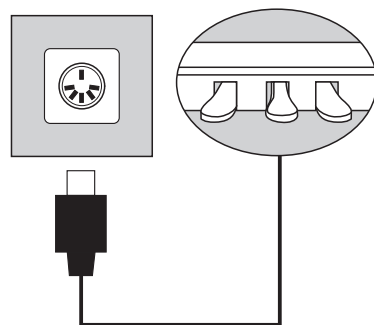

Earphone Output Terminal

This product has two earphone output faucets, and turn down volume of the digital keyboard at first before connecting earphone. Adjust the volume to the satisfactory level after connection.

Two earphone faucets

JACK SOCKET

01-After the board

02-Dual headphones

03-Pedals

Basic Operation

Piano performance

1. Press the power switch, Digital display "001" and then you can enter the playing state.
2. Play music on the piano keys.

Volume adjustment

Use the volume knob to increase or decrease the volume until you are satisfied.

Timbre selection

1. Press "TONE" button, enter timbre mode.
2. Press "select +" or "select -" to select any timbre, and the corresponding timbre number will be displayed digitally.
3. When the power switch is turned on, it is preset to the piano tone