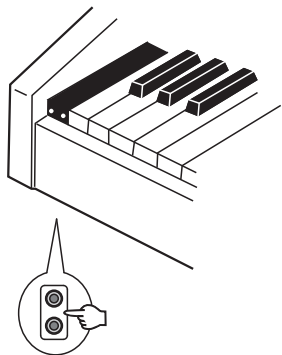

02-Dual headphones