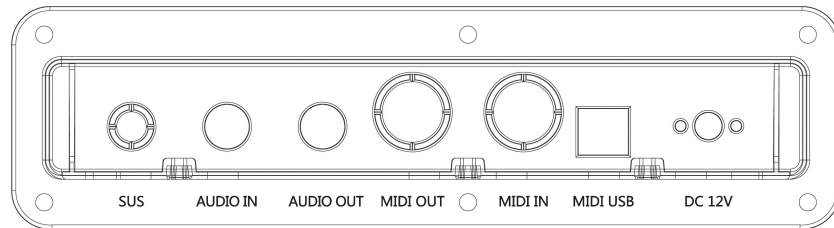

JACK SOCKET

01-After the board