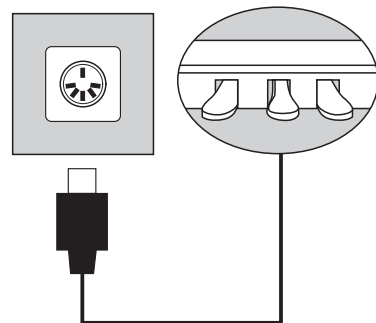

03-Pedals

Basic Operation

Piano performance

1. Press the power switch, Digital display "001" and then you can enter the playing state.
2. Play music on the piano keys.

Volume adjustment

Use the volume knob to increase or decrease the volume until you are satisfied.

Timbre selection

1. Press "TONE" button, enter timbre mode.
2. Press "select +" or "select -" to select any timbre, and the corresponding timbre number will be displayed digitally.
3. When the power switch is turned on, it is preset to the piano tone

Rhythm selection

1. Press the "Rhythm" button, enters the rhythm mode.
2. Press "Select+" or "Select-" to select any rhythm, digital display of the corresponding rhythm number.
3. Press the "Start/Stop" key to start playing the selected rhythm. to stop the rhythm play press "Start/Stop".

Speed adjustment

1. Press the "TEMPO" button and press "Select+" or "Select-" to adjust the speed and speed.
2. Speed control range (20-280), power-up preset in paragraph 001.