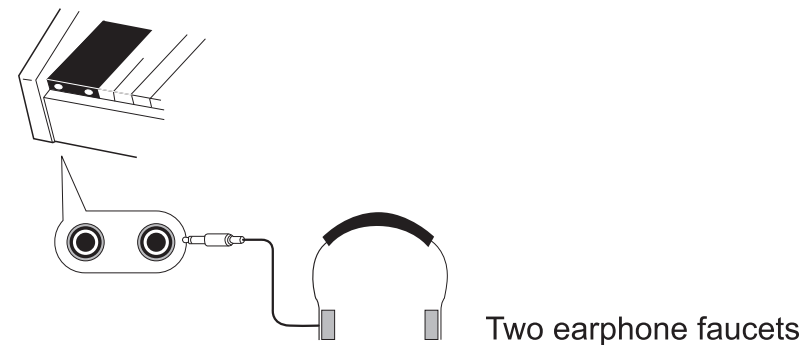

Earphone Output Terminal

This product has two earphone output faucets, and turn down volume of the digital keyboard at first before connecting earphone. Adjust the volume to the satisfactory level after connection.