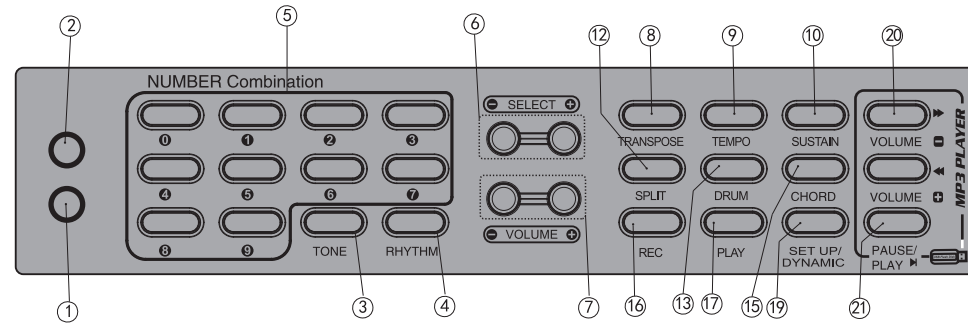

FEP160(USB PLAYER/BLUETOOTH)

◆ START/STOP	1	◆ LESSON	11
◆ DEMO ALL	2	◆ SPLIT	12
◆ TONE	3	◆ DRUM	13
◆ RHYTHM	4	◆ SYNC	14
◆ NUMBER Combination	5	◆ CHORD	15
◆ SELECT	6	◆ REC	16
◆ VOLUME	7	◆ PLAY	17
◆ TRANSPOSE	8	◆ METRONOME/TEMPO	18
◆ TEMPO	9	◆ SET UP/DYNAMIC	19
◆ SUSTAIN	10	◆ MP3 VOL+/-	20
		◆ MP3 PAUSE/PLAY	21