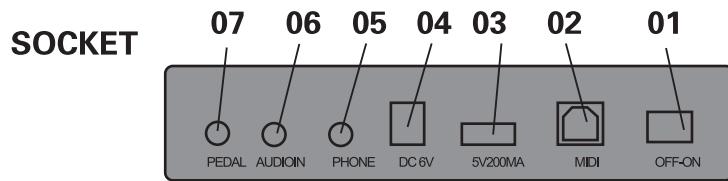

SET/DYNAMIC:

2. Long press enter dynamic adjustment function. (Reference function description eight effect changes -2)

SET			
English name	Digital display	Parameter range	Default status
Dual	dUL	ON/OFF	OFF
Tune	tUn	-99 ~ 100	00
Transposition	tr S	-12 ~ 12	00
DualVol	d-U	000-100	50
LeftVol	L-U	000-100	80
SP.Point	S-P	01-88	44
CD.Point	C-P	01-88	34
Minus	in S	OFF/r/LrL	OFF

XI .. MP3 Function

1. MP3 On/Off:

● Connect the U disk and directly enter MP3 mode.

2. MP3 Play/Pause: (PIC20)

● Press [MP3 Play/Pause] button to play or pause MP3 songs.

3. MP3 song choice: (PIC 21)

● Short Press (within 1 second) [Volume-] to choose the previous MP3 Song.

● Short Press (within 1 second) [Volume+] to choose the next MP3 Song.

4. MP3 Volume Control:

● Long press [Volume-] More than one second to reduce MP3 volume.

● Long press [Volume+] More than one second to increase MP3 volume.

BLUETOOTH MIDI CONNECTION:

Turn on the Bluetooth function of the mobile phone, turn on the app and select Settings, select Bluetooth connection, then you can use it directly, or connect MIDI interface with data cable.

◆ **WORKING VOLTAGE:** Input voltage range DC6V. (PIC 04)

◆ **MIDI socket :** Using USB cable to connect computer, phone or Ipad , then open the right App to transfer and receive MIDI signal . (PIC 02)

◆ **USB SOCKET:** Insert USB disk and play the songs in the USB disk (PIC 03)

◆ **HEADPHONE OUTPUT:** Connect headphone plug into phone jack in the rear of piano. Now the internal speakers are automatically switched off , use of headphone in performance doesn't interfere with anybody else, suiting personal monitor and exercising at night. (PIC 05)

◆ **AUDIO INPUT:** Pls use audio cable insert the "audio input to connect the mobile phone directly to play music, can use volume button to adjust the volume and make the piano and sound to pronounce at the same time, also can use the volume button to control the volume (PIC 06)

◆ **SUSTAIN PEDAL :** socket only have sustain function (PIC 07)

TONES LIST

- 801 Acoustic Bass 6
- 802 Electric Bass (finger) 6
- 803 Electric Bass (pick) 6
- 804 Fretless Bass 6
- 805 Slap Bass 13
- 806 Slap Bass 14
- 807 Synth Bass 13
- 808 Synth Bass 14
- 809 Violin 6
- 810 Viola 6
- 811 Cello 6
- 812 Contrabass 6
- 813 Tremolo Strings 6
- 814 Pizzicato Strings 6
- 815 Orchestral Harp 6
- 816 Timpani 6
- 817 String Ensemble 13
- 818 String Ensemble 14
- 819 Synth Strings 13
- 820 Synth Strings 14
- 821 Choir Aahs 6
- 822 Voice Oohs 6
- 823 Synth Voice 6
- 824 Orchestra Hit 6
- 825 Trumpet 6
- 826 Trombone 6
- 827 Tuba 6
- 828 Muted Trumpet 6
- 829 French Horn 6
- 830 Brass Section 6
- 831 Synth Brass 13
- 832 Synth Brass 14
- 833 Soprano Sax 6
- 834 Alto Sax 6
- 835 Tenor Sax 6
- 836 Baritone Sax 6
- 837 Oboe 6
- 838 English Horn 6
- 839 Bassoon 6
- 840 Clarinet 6
- 841 Piccolo 6
- 842 Flute 6
- 843 Recorder 6
- 844 Pan Flute 6
- 845 Bottle Blow 6
- 846 Shakuhachi 6
- 847 Whistle 6
- 848 Ocarina 6
- 849 Lead 1 (square 6)
- 850 Lead 2 (sawtooth 6)
- 851 Lead 3 (calliope lead 6)
- 852 Lead 4 (chiff lead 6)
- 853 Lead 5 (charang 6)
- 854 Lead 6 (voice 6)
- 855 Lead 7 (fifths 6)
- 856 Lead 8 (bass+lead 6)
- 857 Pad 1 (new age 6)
- 858 Pad 2 (warm 6)
- 859 Pad 3 (polysynth 6)
- 860 Pad 4 (choir 6)
- 861 Pad 5 (bowed 6)
- 862 Pad 6 (metallic 6)
- 863 Pad 7 (halo 6)
- 864 Pad 8 (sweep 6)
- 865 FX 1 (rain 6)
- 866 FX 2 (soundtrack 6)
- 867 FX 3 (crystal 6)
- 868 FX 4 (atmosphere 6)
- 869 FX 5 (brightness 6)
- 870 FX 6 (goblins 6)
- 871 FX 7 (echoes 6)
- 872 FX 8 (sci-fi 6)
- 873 Sitar 6
- 874 Banjo 6
- 875 Shamisen 6
- 876 Koto 6
- 877 Kalimba 6
- 878 Bagpipe 6
- 879 Fiddle 6
- 880 Shanai 6
- 881 Tinkle Bell 6
- 882 Agogo 6
- 883 Steel Drums 6
- 884 Woodblock 6
- 885 Taiko Drum 6
- 886 Melodic Tom 6
- 887 Synth Drum 6
- 888 Reverse Cymbal 6
- 889 Guitar Fret Noise 6
- 890 Breath Noise 6
- 891 Seashore 6
- 892 Bird Tweet 6
- 893 Telephone Ring 6
- 894 Helicopter 6
- 895 Applause 6
- 896 Gunshot 6
- 897 Acoustic Grand Piano 7
- 898 Bright Acoustic Piano 7
- 899 Electric Grand Piano 7
- 900 Honky-tonk Piano 7

RHYTHMS LIST