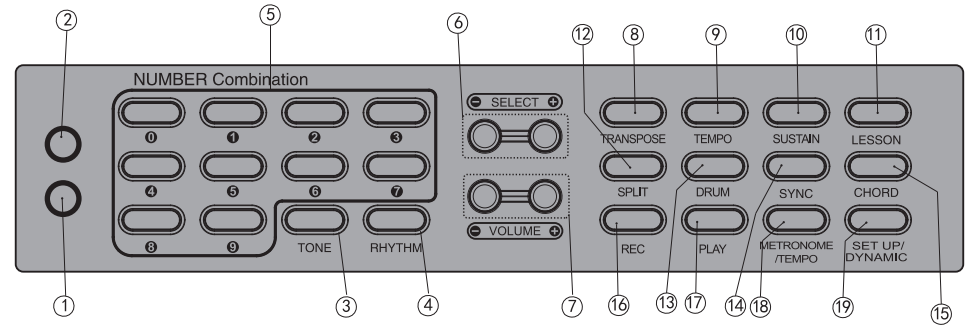

1 AC ADAPTOR ⚠ WARNING

1. Misuse of the AC adaptor has the danger of fire and electric shock.
2. Use dedicated AC adaptor.
   - AC power' s output voltage must be within the rated voltage.
   - NO twist or pull on the power cord.
   - Danger for wet hands on AC adaptor
   - Use only by adults, dangerous for children

2 ABNORMALITIES ⚠ WARNING

1. Smoke, odor, or over-heated indicate danger of fire or electric shock. Hurry up.
1. 1 Turn off the power.
  2. 2 Remove AC adaptor
  3. 3 Contact your dealer
3. The alternating current transformer will get hot when using for a long time. It is a normal phenomenon but not a failure.
   - The built-in functions are tremendous and they often fail to response. Please turn off the power and turn on again and it will work properly.

Function Introduction

FEP160(ORDINARY)