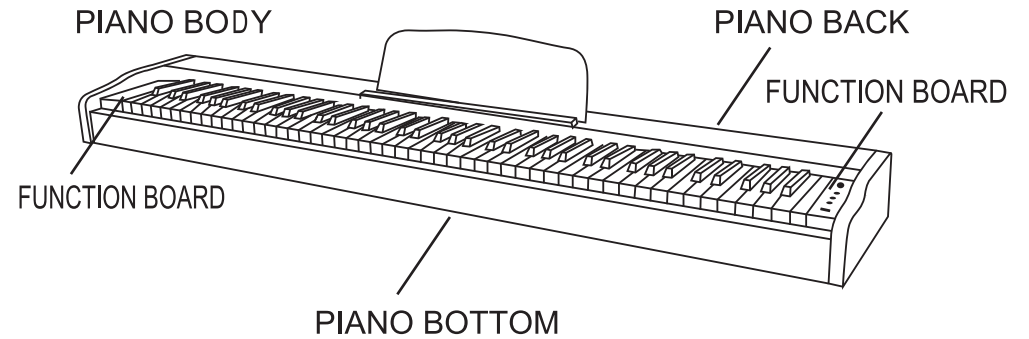

DEMOS LIST

001 MinutWlz	038 Pigeons	075 Beyer 40
002 DJ Dance	039 InnerVic	076 Beyer 50
003 Fountian	040 Violin	077 Beyer 60
004 SpanGirl	041 Swan	078 Beyer 70
005 SonataPn	042 Musettes	079 Beyer 71
006 SuperSng	043 GypsyRnd	080 Beyer 72
007 LittlBee	044 Serenade	081 Beyer 75
008 HorseRac	045 Polka	082 Beyer 76
009 Nocturne	046 SoilPull	083 Beyer 77
010 TheSpain	047 Trout	084 Beyer 78
011 BusyTran	048 Send-off	085 Beyer 79
012 Mexico	049 March	086 Beyer 80
013 MozartPn	050 ForElise	087 Beyer 90
014 Minuet	051 SwaniRiv	088 Beyer 98
015 Nifuma	052 France	089 Beyer 99
016 Disco	053 Danube	090 Beyer 26
017 FolkSong	054 Hungary	091 Beyer 27
018 Girl Sea	055 Spaceman	092 Beyer 28
019 LittStar	056 Patriot	093 Beyer 29
020 KindeGtn	057 Cuckoo	094 Beyer 31
021 Wahaha	058 SingKite	095 Beyer 106
022 Duck&Cik	059 TongChil	096 Beyer 48
023 Humorous	060 DoReMi	097 Beyer 52
024 Joy Song	061 We Happy	098 Beyer 107
025 GoingHom	062 LittlBee	099 Beyer 18
026 Dove	063 Russia	100 Beyer 21
027 Auldlang	064 Plaster	101 Beyer 23
028 Moonligh	065 Foison	102 Beyer 25
029 HapyBirh	066 JingleBe	103 Beyer 36
030 PraiseSng	067 PaperBoy	104 Beyer 84
031 Dolly	068 Swallow	105 Beyer 88
032 Market	069 New Year	106 Beyer 32
033 Family	070 Edelweis	107 Beyer 35
034 A cradle	071 MoonRivr	108 Beyer 11
035 At Home	072 Beyer 10	109 Beyer 16
036 Seasons	073 Beyer 20	110 Beyer 18
037 YearsAgo	074 Beyer 30