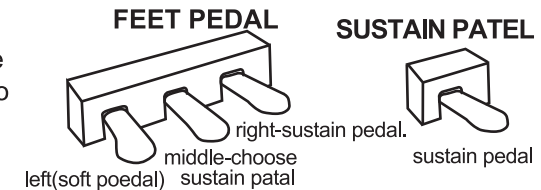

◆ **WORKING VOLTAGE:** Input voltage range DC 15V. (PIC 01)

◆ **HEADPHONE INPUT:** Connect headphone plug into phone jack in the rear of piano. Now the internal speakers are automatically switched off, use of headphone in performance doesn't interfere with anybody else, suiting personal monitor and exercising at night. (PIC 02)

◆ **AUDIO INPUT:** Please use audio cable to insert the "audio input" to connect the mobile phone directly to play music, can use volume button to adjust the volume and make the piano and sound to pronounce at the same time, also can use the volume button to control the volume (PIC 03)

◆ **AUDIO OUTPUT:** Professional equipment output jack, the stereo can be output by sound equipment. (PIC 04)

◆ **SUSTAIN PEDAL:** socket only have sustain function (PIC 05)

◆ **FEET PEDAL:** LEFT-SOFT PEDAL: To decrease the keyboard volume by long-time stepping; middle-choose sustain pedal (sostenuto pedal); right-sustain pedal. (PIC 6)