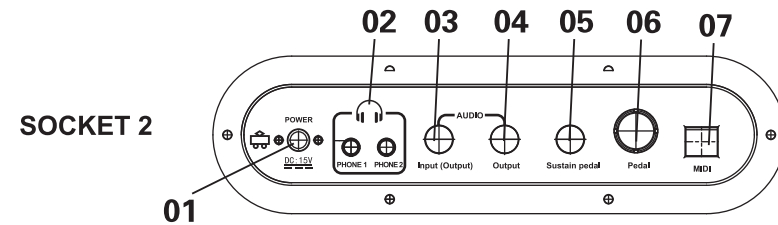

401 SOFT CLEAN GUITAR	451 GUITAR HRMNX /W 1	501 FAST SLAP BASS 1	551 FAST VIOLA
402 FAST CLEAN GUITAR	452 GUITAR HRMNX /W 2	502 FAST SLAP BASS 2	552 SOFT VIOLA
403 SLOW CLEAN GUITAR	453 ACOUSTIC BASS 2	503 SLOW SLAP BASS 1	553 CELLO 2
404 CLEAN GUITAR RELEASE	454 ACOUSTIC BASS 3	504 SLOW SLAP BASS 2	554 CELLO 3
405 GUITAR MUTED 2	455 ACOUSTIC BASS 4	505 SLAP BASS HARMONIC 1	555 CELLO 4
406 GUITAR MUTED 3	456 ACOUSTIC BASS 5	506 SLAP BASS HARMONIC 2	556 DARK CELLO
407 GUITAR MUTED 4	457 DETUNED BASS	507 SLAP BASS RELEASE 1	557 HARD CELLO
408 GUITAR MUTED 5	458 BASS AND FILTER	508 SLAP BASS RELEASE 2	558 CELLO ENSEMBLE 1
409 BRIGHT GUITAR MUTED	459 SOFT BASS	509 SYN BASS 3	559 CELLO ENSEMBLE 2
410 DARK GUITAR MUTED	460 BASS & RELEASE	510 SYN BASS 4	560 SLOW CELLO
411 GUITAR MUTED HARMONIC	461 FAST BASS	511 SYN BASS 5	561 FAST CELLO
412 GUITAR MUTED RELEASE	462 SLOW BASS	512 SYN BASS 6	562 CELLO /W
413 GUITAR MUTED CHORUS	463 BRIGHT BASS	513 SYN BASS HARMONIC 1	563 BRIGHT CELLO
414 GUITAR MUTED HARD	464 DARK BASS	514 SYN BASS HARMONIC 2	564 SOFT CELLO
415 GUITAR MUTED SOFT	465 BASS /W 1	515 FAST SYN BASS 1	565 CONTRABASS 2
416 GUITAR MUTED /W 1	466 BASS /W 2	516 FAST SYN BASS 2	566 CONTRABASS 3
417 GUITAR MUTED /W 2	467 FINGER BASS 2	517 SOFT SYN BASS 1	567 CONTRABASS 4
418 GUITAR OVRDRV 2	468 FINGER BASS HARMONIC	518 SOFT SYN BASS 2	568 CONTRA BASS ENSEMBLE 1
419 GUITAR OVRDRV 3	469 SOFT FINGER BASS	519 SLOW SYN BASS 1	569 CONTRA BASS ENSEMBLE 2
420 GUITAR OVRDRV 4	470 FINGER BASS RELEASE	520 SLOW SYN BASS 2	570 CONTRA BASS ENSEMBLE 3
421 FUNK GUITAR	471 ELECT BASS 2	521 FAST SYN BASS 1	571 CONTRA BASS ENSEMBLE 4
422 GUITAR OVRDRV HARMONIC	472 ELECT BASS 3	522 FAST SYN BASS 2	572 DARK CONTRA BASS
423 BRIGHT GUITAR OVRDRV	473 ELECT BASS 4	523 BRIGHT SYN BASS 1	573 CONTRA BASS VIBRATO
424 DARK GUITAR OVRDRV	474 ELECT BASS 5	524 BRIGHT SYN BASS 2	574 STR TREM 2
425 GUITAR OVRDRV RELEASE	475 ELECT BASS 6	525 DARK SYN BASS 1	575 STR TREM 3
426 HARD GUITAR OVRDRV	476 ELECT BASS RELEASE	526 DARK SYN BASS 2	576 STR TREM 4
427 SOFT GUITAR OVRDRV	477 ELECT BASS HARMONIC	527 SYN BASS RELEASE 1	577 STR TREM SLOW
428 GUITAR OVRDRV /W 1	478 SOFT ELECT BASS	528 SYN BASS RELEASE 2	578 STR TREM FAST
429 GUITAR OVRDRV /W 2	479 FAST ELECT BASS	529 VIOLIN 2	579 STR TREM /W
430 GUITAR DISTRT 2	480 PICK BASS	530 VIOLIN 3	580 BRIGHT STR TREM
431 GUITAR DISTRT 3	481 BRIGHT ELECT BASS 1	531 VIOLIN 4	581 DARK STR TREM
432 GUITAR DISTRT 4	482 BRIGHT ELECT BASS 2	532 VIOLIN 5	582 SOFT STR TREM
433 GUITAR DISTRT 5	483 DARK ELECT BASS 1	533 VIOLIN ENSEMBLE 1	583 BRIGHT STR PIZZ
434 GUITAR DISTRT 6	484 DARK ELECT BASS 2	534 VIOLIN ENSEMBLE 2	584 DARK STR PIZZ
435 GUITAR DISTRT HARMONIC	485 FAST FRETLS BASS	535 SLOW VIOLIN	585 STR PIZZ HARMONIC
436 GUITAR DISTRT RELEASE	486 FAST FRETLS BASS	536 FAST VOLIN	586 STR PIZZ /W
437 BRIGHT GUITAR DISTRT	487 FRETLS BASS RELEASE	537 VOLIN /W	587 FAST STR PIZZ
438 DARK GUITAR DISTRT	488 FRETLS BASS HARMONIC	538 BRIGHT VOLIN	588 SLOW STR PIZZ
439 SOFT GUITAR DISTRT	489 FRETLESS BASS	539 DARK VOLIN	589 SOFT STR PIZZ
440 HARMONIC GUITAR DISTRT	490 FAST FRETLESS BASS	540 SOFT VOLIN	590 METAL STR PIZZ
441 HARD GUITAR DISTRT	491 SLAP BASS 3	541 VIOLA 2	591 HARP 2
442 GUITAR DISTRT /W 1	492 SLAP BASS 4	542 VIOLA 3	592 HARP 3
443 GUITAR DISTRT /W 2	493 SLAP BASS 5	543 VIOLA 4	593 HARP 4
444 SOFT GUITAR HRMNX	494 SLAP BASS 6	544 DARK VIOLA	594 HARP /W 1
445 HARD GUITAR HRMNX	495 BRIGHT SLAP BASS 1	545 HARD VIOLA	595 HARP /W 2
446 BRIGHT GUITAR HRMNX	496 BRIGHT SLAP BASS 2	546 VIOLA ENSEMBLE	596 BRIGHT HARP 1
447 DARK GUITAR HRMNX	497 DARK SLAP BASS 1	547 SLOW VIOLA	597 BRIGHT HARP 2
448 FAST GUITAR HRMNX	498 DARK SLAP BASS 2	548 VIOLA VIBRATO	598 DARK HARP 1
449 SLOW GUITAR HRMNX	499 SOFT SLAP BASS 1	549 VIOLA /W	599 DARK HARP 2
450 GUITAR HRMNX RELEASE	500 SOFT SLAP BASS 2	550 BRIGHT VIOLA	600 HARP HARMONIC