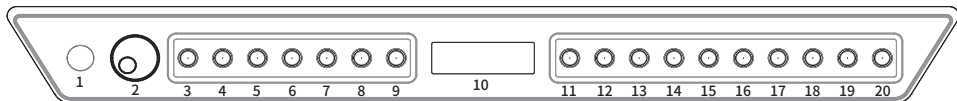

Function Introduction