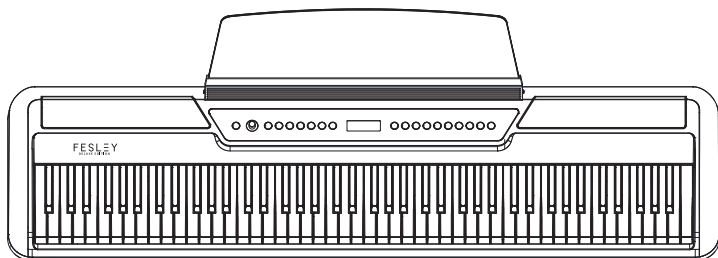

1. POWER	11. SELECT +
2. VOLUME CONTROL	12. SELECT -
3. PLAY / STOP	13. TONE
4. CHORD	14. TRANSPOSITION
5. SYNCHRONIZATION	15. METRONOME
6. INSERT	16. DUAL KEYBOARD
7. VELOCITY	17. KEYBOARD DRUM
8. RHYTHM VOLUME	18. DEMONS TRATION SONG
9. RHYTHM	19. SOUND RECORDING
10. LCD DISPLAY	20. PLAYBACK

(Our electric pianos do not include the X-stand)