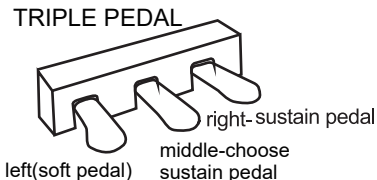

Headphone jack

The external headphone jack is convenient for playing without affecting others.

Bluetooth MIDI connection

Turn on the Bluetooth function of the mobile phone, turn on the app and select Settings, select “ Fesley Piano ” bluetooth connection, then you can use it directly, or connect MIDI interface with data.

Triple pedal

Left-soft pedal to decrease the keyboard volume by long-time stepping;
Middle-choose sustain patal; Right-sustain pedal.

Function Introduction

- | | |
|--------------------|-------------------------|
| 1. POWER | 11. SELECT + |
| 2. VOLUME CONTROL | 12. SELECT - |
| 3. PLAY / STOP | 13. TONE |
| 4. CHORD | 14. TRANSPOSITION |
| 5. SYNCHRONIZATION | 15. METRONOME |
| 6. INSERT | 16. DUAL KEYBOARD |
| 7. VELOCITY | 17. KEYBOARD DRUM |
| 8. RHYTHM VOLUME | 18. DEMONS TRATION SONG |
| 9. RHYTHM | 19. SOUND RECORDING |
| 10. LCD DISPLAY | 20. PLAYBACK |