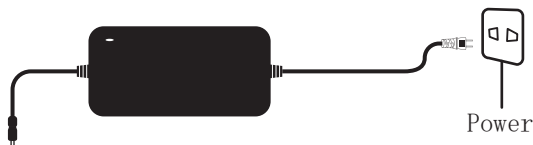

Precautions

POWER SUPPLY

This product can be powered by a standard indoor wall socket. Please use only the power cord specified for this product. Be sure to turn off the power when not in use for a long time, and unplug the power cord and keep it properly when not in use for a long time.

SIGN

In order to ensure that you use this product safely and correctly, and prevent harm to users and others as well as damage to property, this manual and the product are marked with a series of safety signs. Various signs and their meanings are as follows:

WARN

This sign indicates that if you ignore this sign and misoperate this product, there is a potential risk of death or serious injury.

SIGN EXAMPLE

This triangle sign (Δ) indicates the precautions that users should pay attention to. (The left example is to be careful of electric shock)

A circular sign with a slash ($\ominus$) indicates prohibited items. The figure in or next to the sign indicates the prohibited content. (The left example shows that disassembly is prohibited)

The black dot ($\bullet$) indicates the items that must be observed. The figure in this sign indicates the specific items that must be observed. (The left example shows that the power plug must be pulled out of the socket)