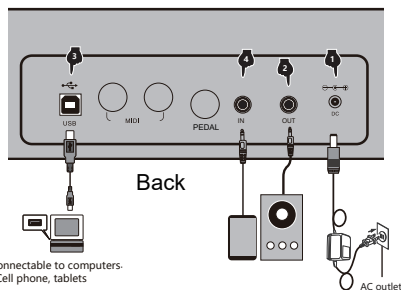

Back

AC outlet