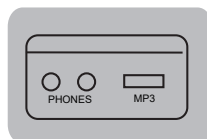

Function Introduction

1. POWER	11. SELECT +
2. VOLUME CONTROL	12. SELECT -
3. PLAY / STOP	13. TONE
4. CHORD	14. TRANSPOSITION
5. SYNCHRONIZATION	15. METRONOME
6. INSERT	16. DUAL KEYBOARD
7. VELOCITY	17. KEYBOARD DRUM
8. RHYTHM VOLUME	18. DEMONS TRATION SONG
9. RHYTHM	19. SOUND RECORDING
10. LCD DISPLAY	20. PLAYBACK

(Our electric pianos do not include the X-stand)

Back

AC outlet

Front