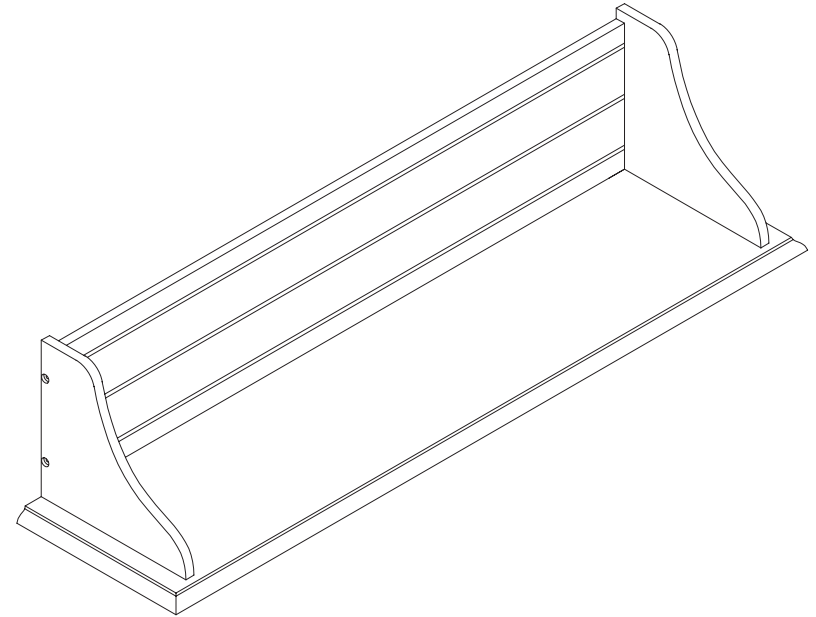

## STEP 2:

Attach the top shelf (D) to panels (A), (B) and (C) using 6 x wooden dowels (#1), secure using 7 x 25mm screws (#2).

### Hardware for Step 2:

**x6** #1 Wooden Dowels

**x7** #2 25mmL screws

The assembly is now complete.

**GBR** - We have provided 2x (38mmL) screws. Please ensure to use appropriate wall plug for your wall type. If in doubt, please seek professional advice.