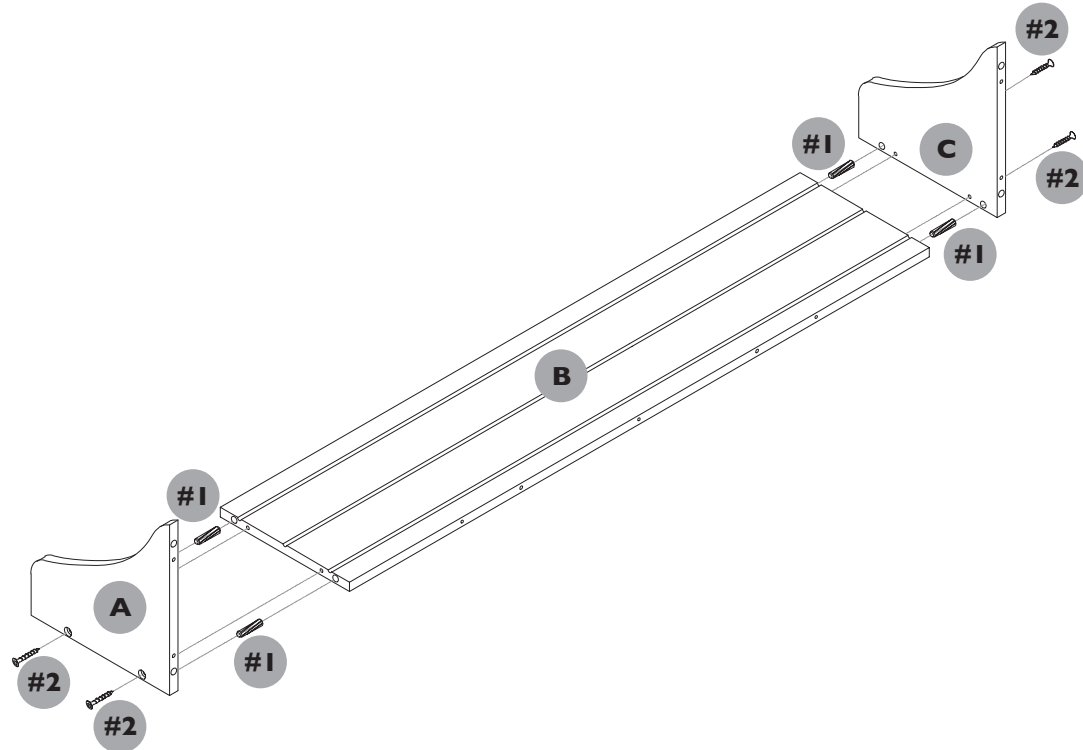

Component Check List

A Shelf Support RH	B 1x Back Panel
C Shelf Support LH	D 1x Shelf
#1 10x Wooden Dowels	#2 11x 25mmL screws
#3 2x 38mmL screws	You will need (not supplied) Phillips Head Screwdriver

STEP I:

Attach the shelf supports (A) and (C) to back panel (B) using 4 x wooden dowels (#1), secure using 4 x 25mm screws (#2).

Hardware for Step I:

x4 #1 Wooden Dowels

x4 #2 25mmL screws