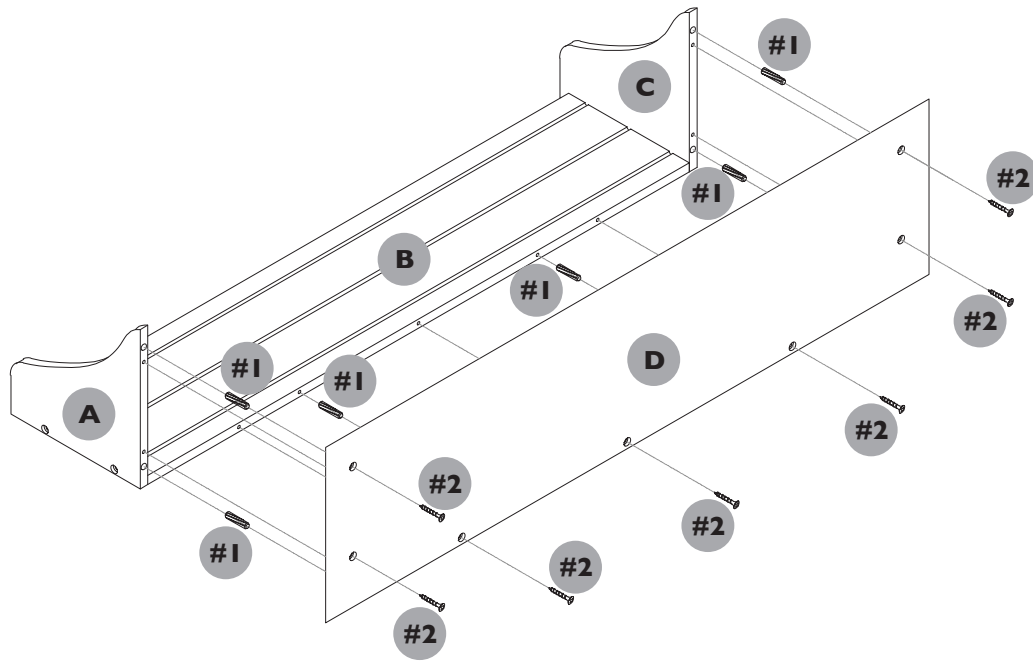

### STEP I:

Attach the shelf supports (A) and (C) to back panel (B) using 4 x wooden dowels (#1), secure using 4 x 25mm screws (#2).

#### Hardware for Step I:

x4 #1 Wooden Dowels

x4 #2 25mmL screws

## STEP 2:

Attach the top shelf (D) to panels (A), (B) and (C) using 6 x wooden dowels (#1), secure using 7 x 25mm screws (#2).