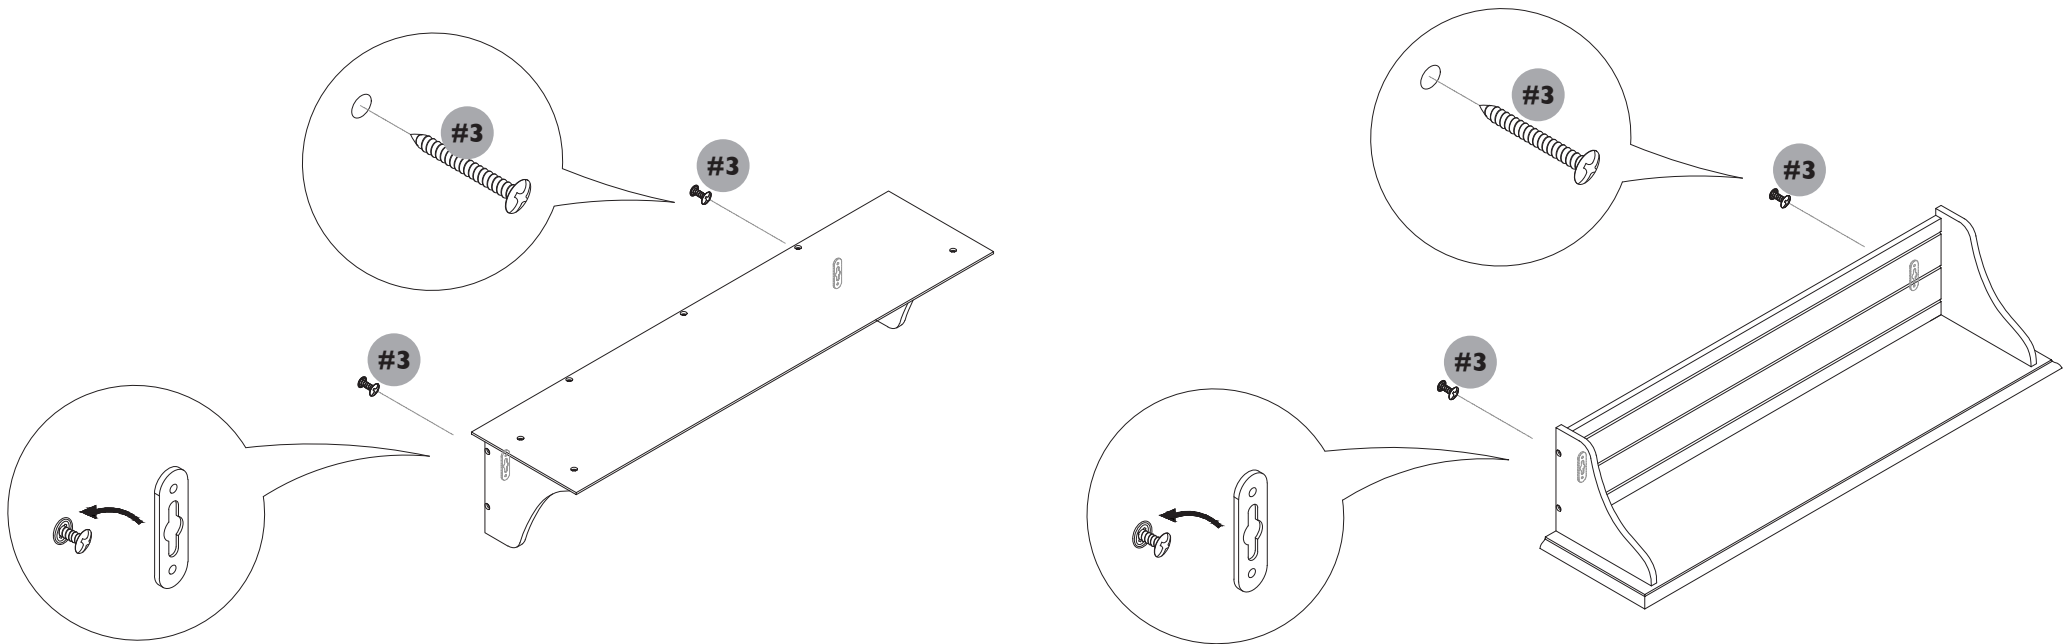

GBR - We have provided 2x (38mmL) screws. Please ensure to use appropriate wall plug for your wall type. If in doubt, please seek professional advice.

FR - 2 x fixations murales (INCLUSES). Nous avons fourni 2x (38mmL) vis. Veuillez vous assurer d'utiliser une prise murale appropriée pour votre type de mur. En cas de doute, veuillez consulter un professionnel.

DE - 2 x Wandbefestigung (INKLUSIVE). Wir haben 4x (38mmL) Schrauben bereitgestellt. Bitte stellen Sie sicher, dass Sie den passenden Dübel für Ihren Wandtyp verwenden. Lassen Sie sich im Zweifelsfall fachmännisch beraten.

ES - 2 fijaciones de pared (INCLUIDAS). Hemos proporcionado tornillos 4x (38mmL). Asegúrese de utilizar un enchufe de pared adecuado para su tipo de pared. En caso de duda, busque asesoramiento profesional.

Shelf can be fixed to wall either way up.

Please note when fixing to the wall:

Please ensure the screw head locks into the top of the fixing bracket on the reverse of the hook. How flush the product sits against the wall can be adjusted by how much the screw protrudes from the wall.

Copyright© 2023 G.L.T.C. Ltd. All rights reserved.
Great Little Trading Company and GLTC are registered trade marks of G.L.T.C. Limited.