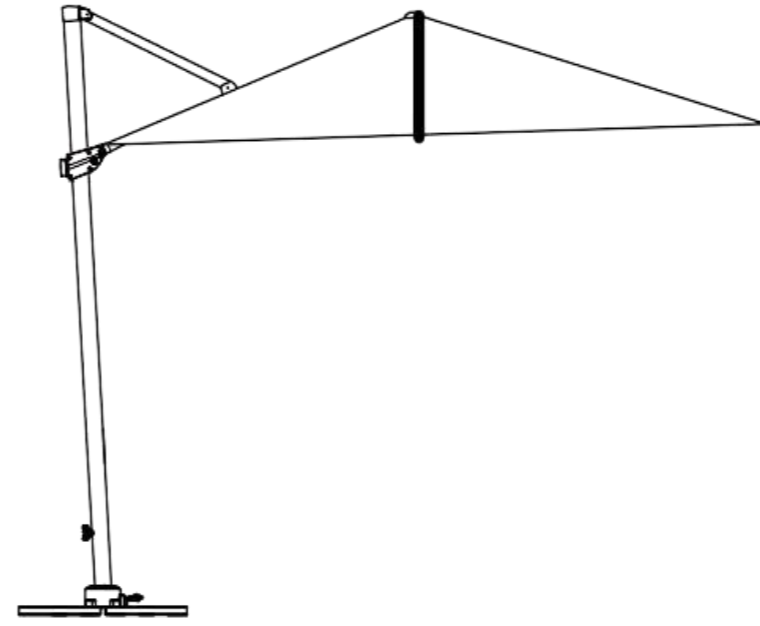

210mm

142mm

142mm

SKU: CA-WG3RD/CA-WG3BG/CA-WG3NY/CA-WG3GY

Website: www.casainc.com
Contact Phone Number: 888-257-3857 Service Contact :
service@casainc.com

PIECE	IMAGE	QUANTITE	PIECE	IMAGE	QUANTITE
A		1	H		1
B		1	I		1
C		1	J		1
D		1	K		1
E		4	L		1
F		4	M		1
G		8