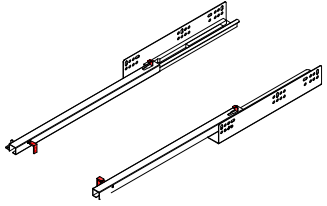

Professional installation recommended !

PACKING LIST

Main cabinet

Backsplash

Touch Up paint

Adjust Slider For Drawer

INSTALL

STEP 1

STEP 2

STEP 3

STEP 4

Remove

STEP 1

STEP 2

STEP 3

STEP 4

INSTALLATION AND ADJUSTION OF HINGE

Adjust the height

Adjust the lateral

Adjust the deep

Install Backsplash