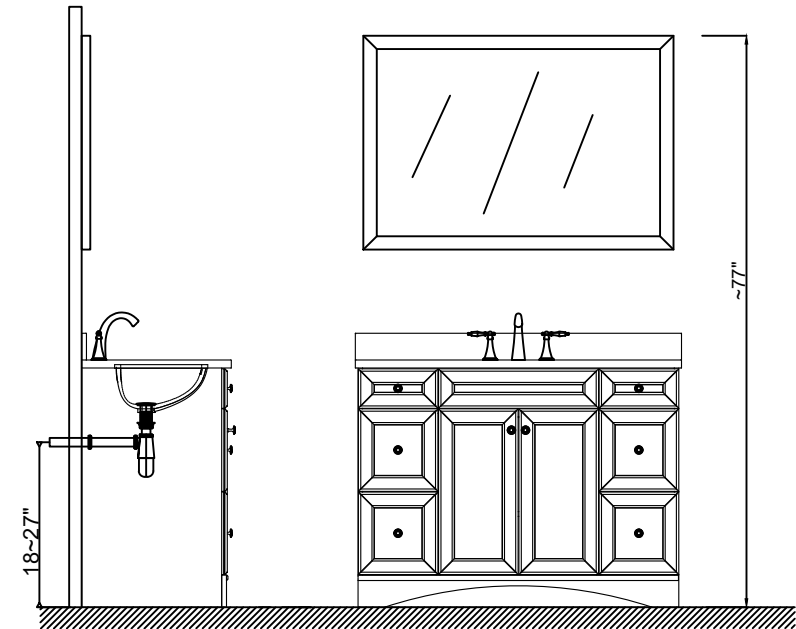

Prior to installation please check received items against the Packing List Please report any missing items

Call: 888-257-3857

Email: service@casainc.com.

Protect all surfaces from sharp objects, high heat sources, direct prolonged sunlight and chemical hazards .

Professional installation recommended !