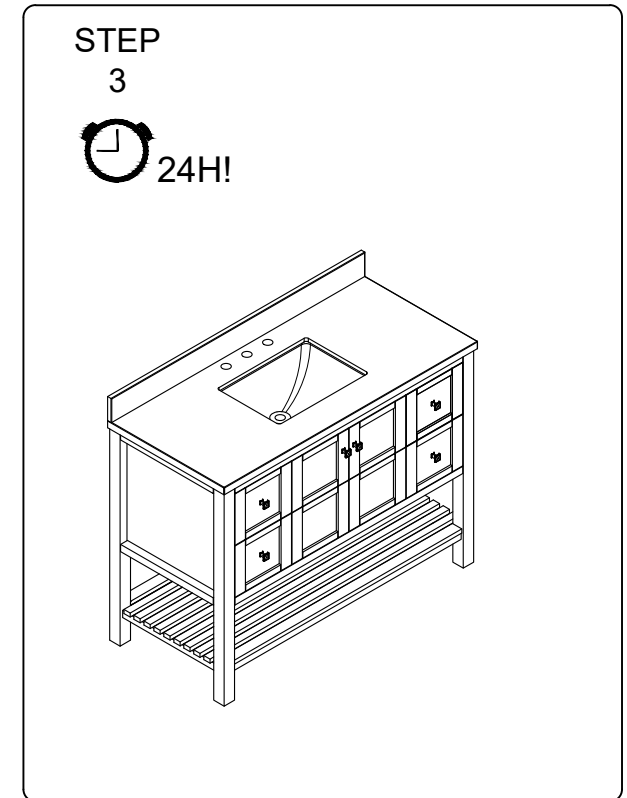

STEP 4

Remove

STEP 1

STEP 2

STEP 3

STEP 4

INSTALLATION AND ADJUSTION OF HINGE

Adjust the height

Adjust the lateral

Adjust the deep

Install Backsplash

Prior to installation please check received items against the Packing List Please report any missing items

Call: 888-257-3857

Email: service@casainc.com.