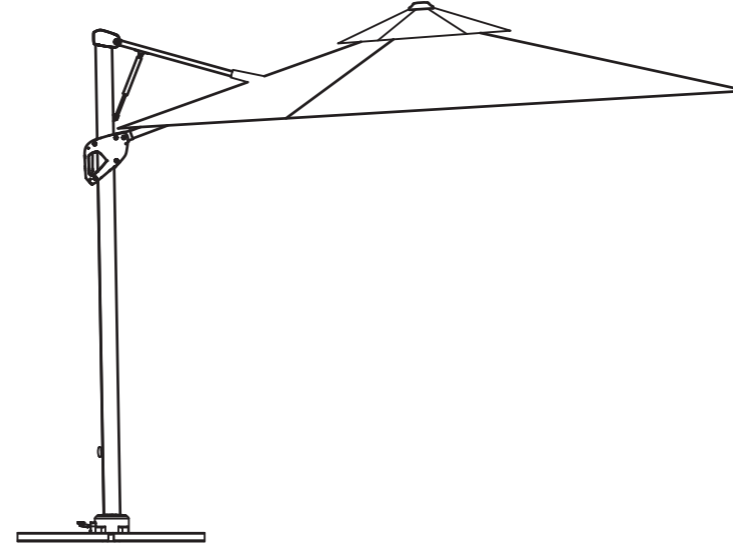

210mm

142mm

142mm