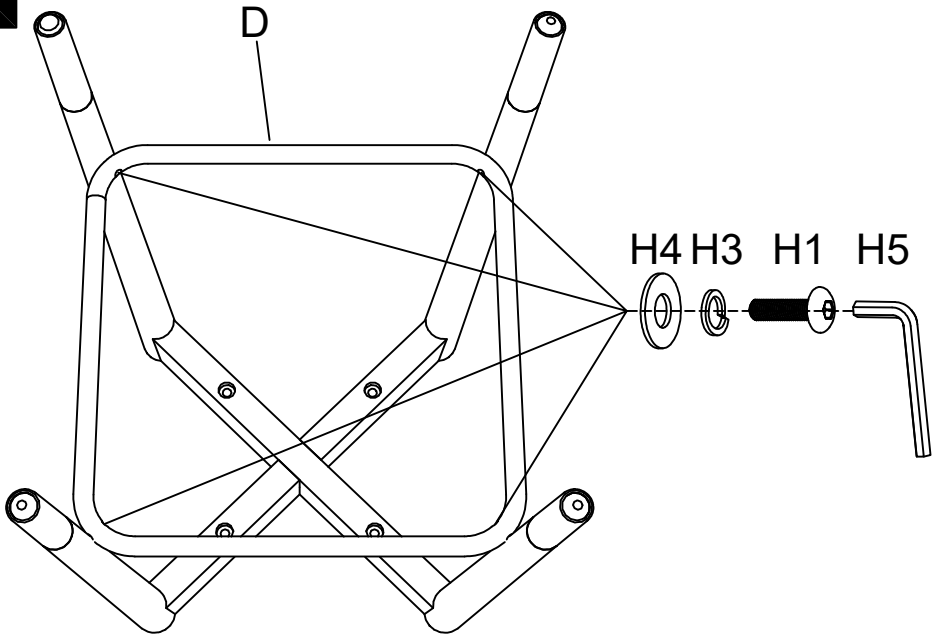

ASSEMBLY INSTRUCTION

Stool
TN-5580

Component List

LABEL		DESCRIPTION	QTY
A		Seat	1
B		Leg	1
C		Leg	1
D		Footrest	1
E		Mechanism	1

Hardware List

LABEL		DESCRIPTION	QTY
H1		Bolt M6×30mm	4
H2		Bolt M6×40mm	8
H3		Spring washer M8	8
H4		Flat washer M8	8
H5		Allen key M6	1

1

2

3

4