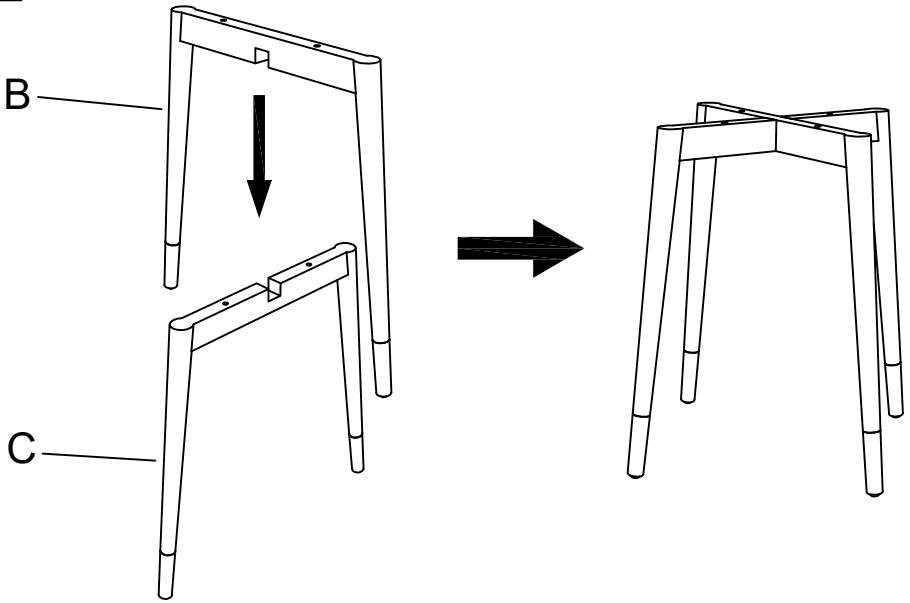

ASSEMBLY INSTRUCTION

Stool
TN-5580

Component List

LABEL		DESCRIPTION	QTY
A		Seat	1
B		Leg	1
C		Leg	1
D		Footrest	1
E		Mechanism	1

Hardware List

LABEL		DESCRIPTION	QTY
H1		Bolt M6×30mm	4
H2		Bolt M6×40mm	8
H3		Spring washer M8	8
H4		Flat washer M8	8
H5		Allen key M6	1

1

2

3

4