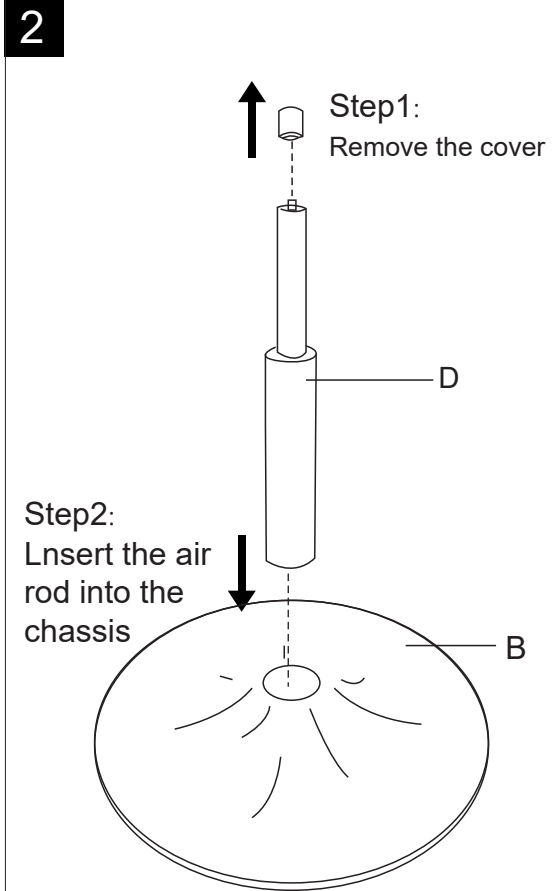

ASSEMBLY INSTRUCTION

Bar chair
SKU YS6022

Component List

LABEL		DESCRIPTION	QTY
A		Seat	1
B		Base	1
C		Connector	1
D		Gas Lift	1

Hardware List

LABEL		DESCRIPTION	QTY
H1		Bolts	4
H2		Allen Wrench	1

Assembly Steps