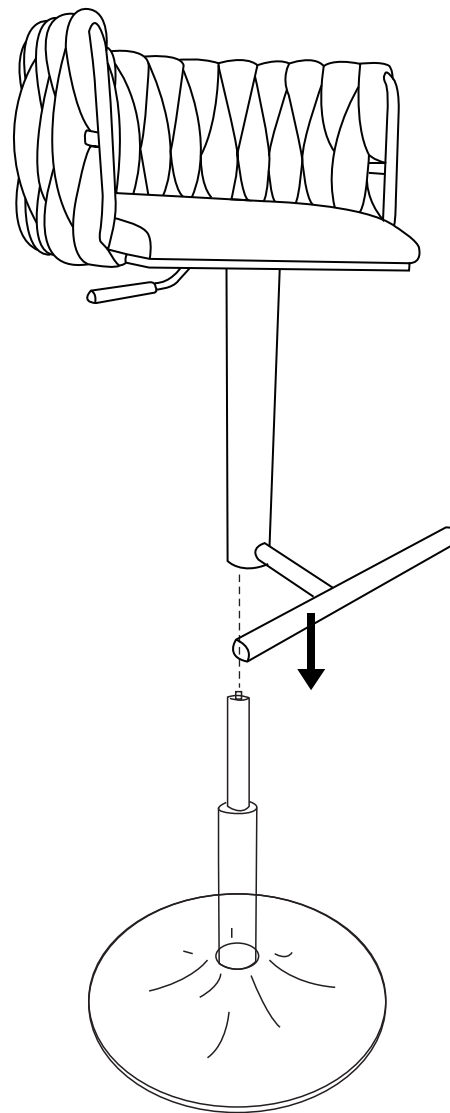

Hardware List

LABEL		DESCRIPTION	QTY
H1		Bolts	4
H2		Allen Wrench	1

Assembly Steps

3

4