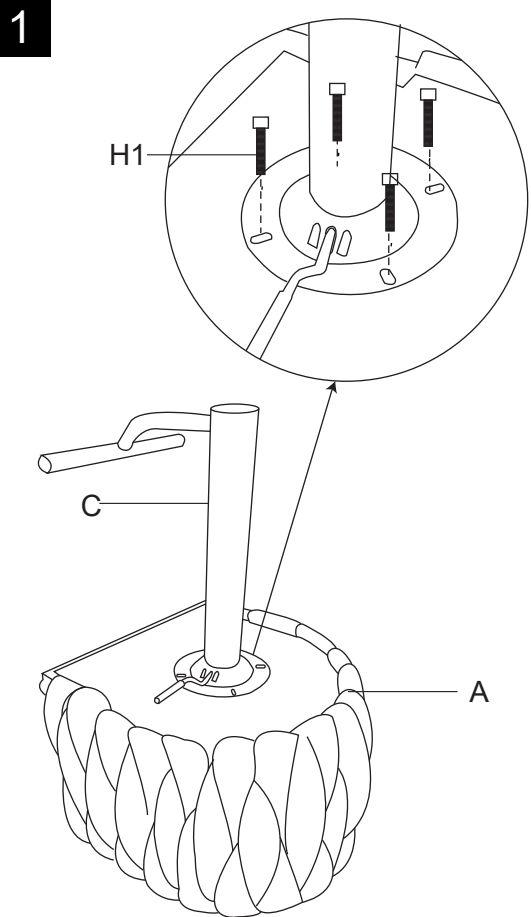

ASSEMBLY INSTRUCTION

Bar chair
SKU YS6022

Component List

LABEL		DESCRIPTION	QTY
A		Seat	1
B		Base	1
C		Connector	1
D		Gas Lift	1

Hardware List

LABEL		DESCRIPTION	QTY
H1		Bolts	4
H2		Allen Wrench	1

Assembly Steps

3

4