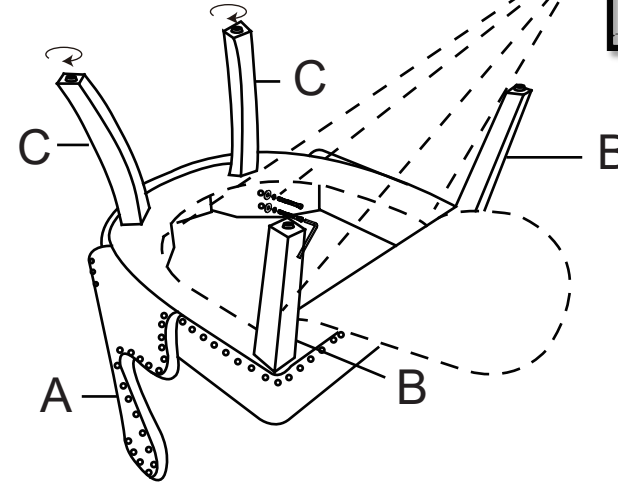

ASSEMBLY INSTRUCTION

Dining chair
SKU DY-YS6028

Component List

LABEL		DESCRIPTION	QTY
A		Seat	1
B		Wood legs	2
C		Wood legs	2

Hardware List

LABEL		DESCRIPTION	QTY
H1		Bolts M8*60MM	8
H2		Spring Washer	8
H3		Flat Washer	8
H4		M8 Allen Key	1

Assembly Steps

1

Unzip the bottom of the seat.

2

3