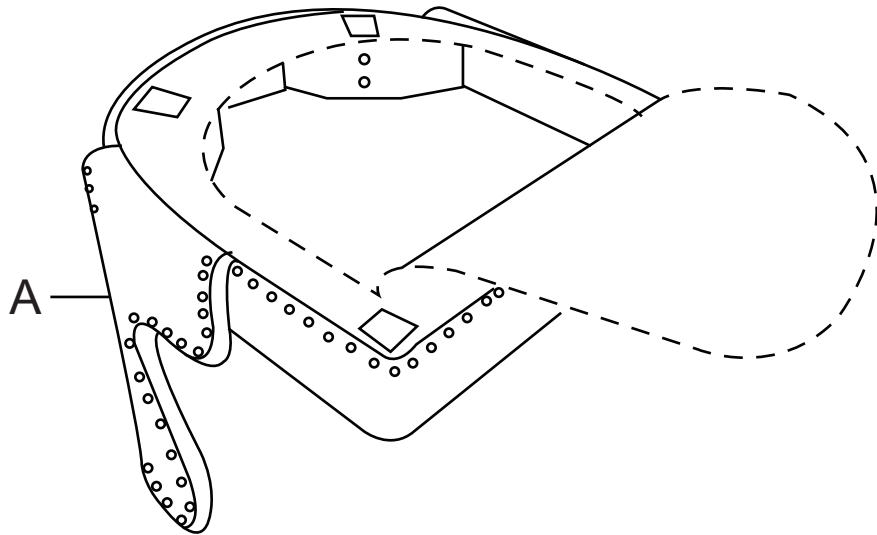

ASSEMBLY INSTRUCTION

Dining chair
SKU DY-YS6028

Component List

LABEL		DESCRIPTION	QTY
A		Seat	1
B		Wood legs	2
C		Wood legs	2

Hardware List

LABEL		DESCRIPTION	QTY
H1		Bolts M8*60MM	8
H2		Spring Washer	8
H3		Flat Washer	8
H4		M8 Allen Key	1

Assembly Steps

1

Unzip the bottom of the seat.

2

3