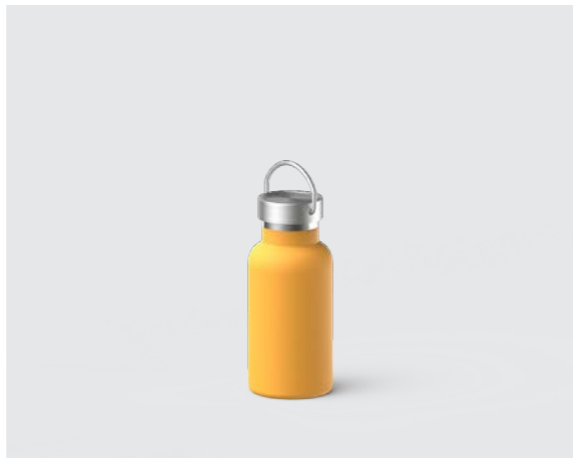

WATER BOTTLE [Standard mouth]

Water bottle [350 mL / 12 oz]

Dimensions	Carton size
H 15.1 x ϕ 7.3 cm	42 x 42 x 22 cm / 25 pcs
H 5.94 x ϕ 2.87 inch