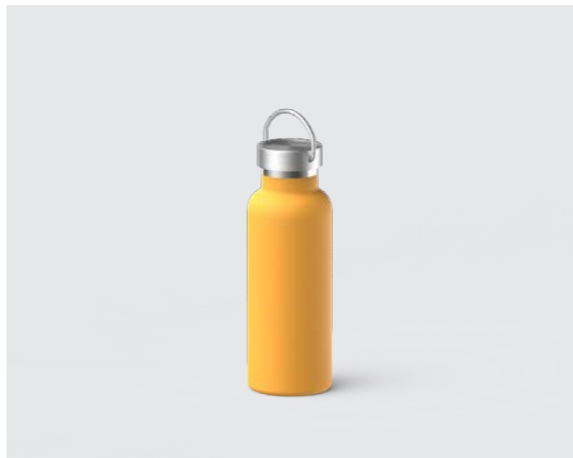

Water bottle [500 mL / 18 oz]

Dimensions	Carton size
H 19.6 x ϕ 7.3 cm	42 x 42 x 27 cm / 25 pcs
H 7.72 x ϕ 2.87 inch