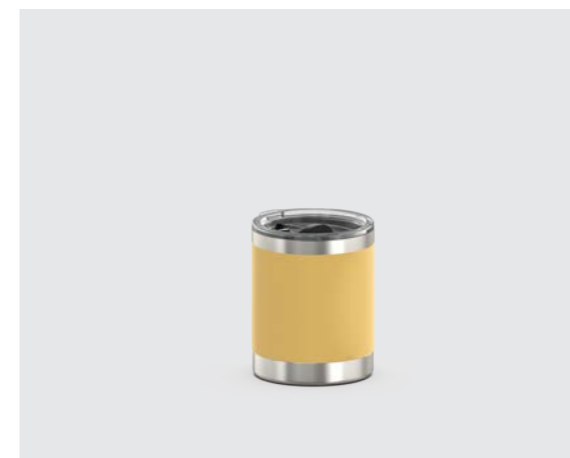

TUMBLER [Standard]

Tumbler [350 mL / 12 oz]

Dimensions

H 11 x ϕ 8.7 cm
H 4.33 x ϕ 3.43 inch

Carton size

50 x 50 x 27 cm / 50 pcs