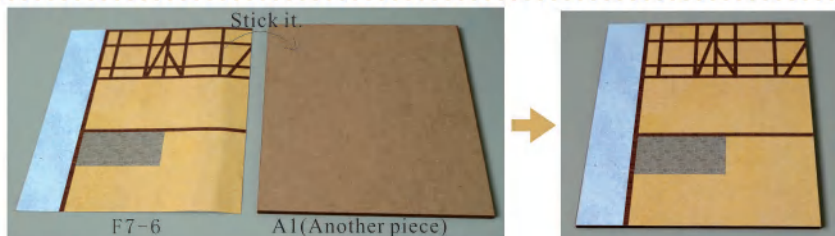

I9

Green plant (1 pc)

I10

Monstera
deliciosa plant
(1 pc)

Out frame combination

Cut paper accessory **F7-5** and apply white latex to wood **A1** evenly. Stick the paper accessory to the wood when the white latex is dried. Squeeze the air bubble gently with a piece of clean facial tissue to make the paper accessory match the wood. (The method is also applicable to the sticking of wood and paper accessory.)