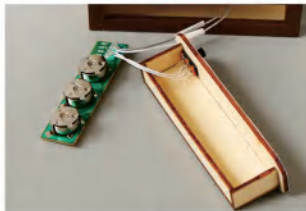

Streetlight

Arrange the lamp line

Warp up and stick it (used for circuit protection, no breaking when extracting it).
Warp up another side in the same way.

① Connect the grey copper wire and the grey extension line copper wire without 1cm rubber together.

② Cut off 1cm rubber at the end of the other extension line.
③ Connect the white copper wire on the circuit board to another extension line copper wire.

④ Wrap up the copper wire joints with gummy paper.

Stick it.

Another side