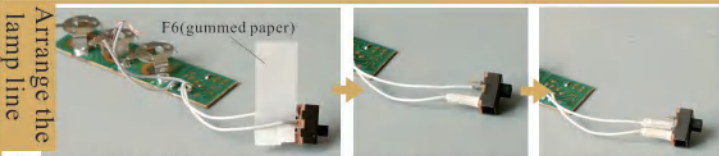

Bind it.

Fill it and stick I3 and I4.

Another side

Stick it.

Stick it.

Streetlight

Arrange the lamp line

Warp up and stick it (used for circuit protection, no breaking when extracting it).
Warp up another side in the same way.

① Connect the grey copper wire and the grey extension line copper wire without 1cm rubber together.

② Cut off 1cm rubber at the end of the other extension line.
③ Connect the white copper wire on the circuit board to another extension line copper wire.