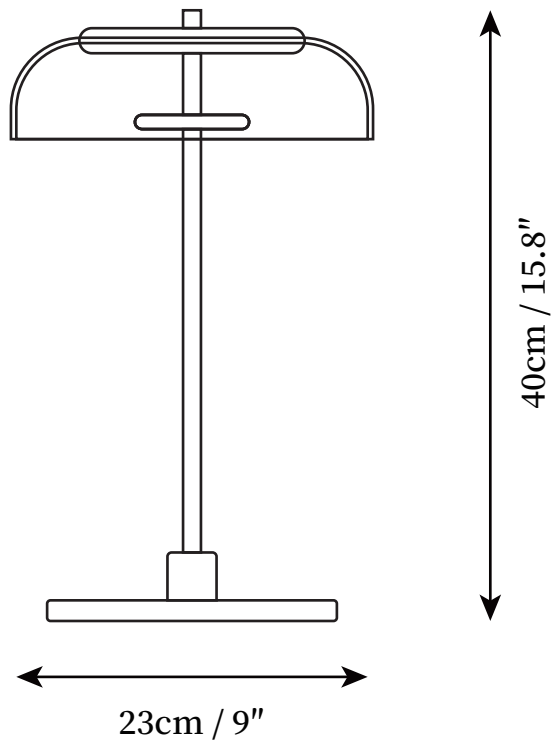

Blossi Table Lamp

SPECIFICATION SHEET

DESCRIPTION

Blossi embraces the latest LED technology, which is expressed through the specially developed LED module. It is placed in the lamp so that the light reflects in the screen of glass and metal and spreads a beautiful and soft, indirect light in its surroundings.

SPECIFICATION DETAILS

*For custom options, consult factory for details

Fixture Dimensions	D 9" x H 15.8"
Light source	Integrated LED
Wattage	6W
Voltage	AC 110-240V
Color Temperature	3000K
CRI(Ra)	80CRI
Mounting	Table
Driver Required	Yes
Optional Color Temps	Warm White (3000K), Cool White (6000K), Daylight (4000K)
LED Rated Life	30000 hours
Dimming	Dimming is not supported
Finishes	Gold, Black
Glass Details	Clear
Material	Metal, Glass
Wire Length	59"
Wire Type	Wires with switch plugs
Warranty	2 Yaers