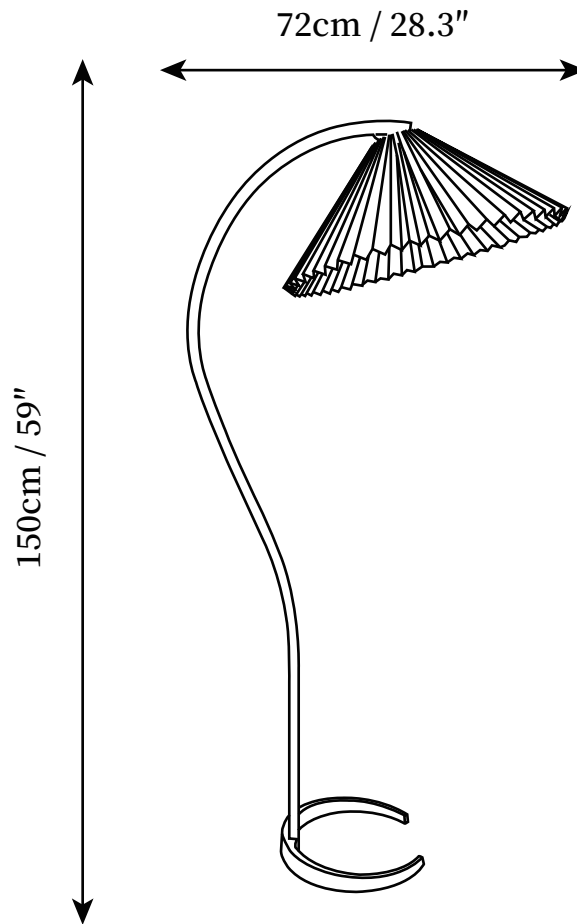

Caprani Floor Lamp

SPECIFICATION SHEET

DESCRIPTION

This retro mid-century floor lamp was designed by the designer for Caprani Light. This lamp uses a beautiful beech wood bracket with elegant curves and a cast iron base. The lampshade is made of linen.

SPECIFICATION DETAILS

*For custom options, consult factory for details

Fixture Dimensions	D 28.3" x H 59"
Light source	E26 or E27
Wattage	Max 40W
Voltage	AC 110-240V
Color Temperature	Based on the purchase of light bulbs
CRI(Ra)	80CRI
Mounting	Floor
Driver Required	NO
Optional Color Temps	Buy bulbs as needed
LED Rated Life	Based on bulb life (we do not supply bulbs)
Dimming	Dimming is not supported
Finishes	Beech wood
Shade Details	White, Beige, Coffee
Material	Metal, Beech Wood, Linen
Wire Length	78.7"
Wire Type	Wire with switch plug
Warranty	2 Years